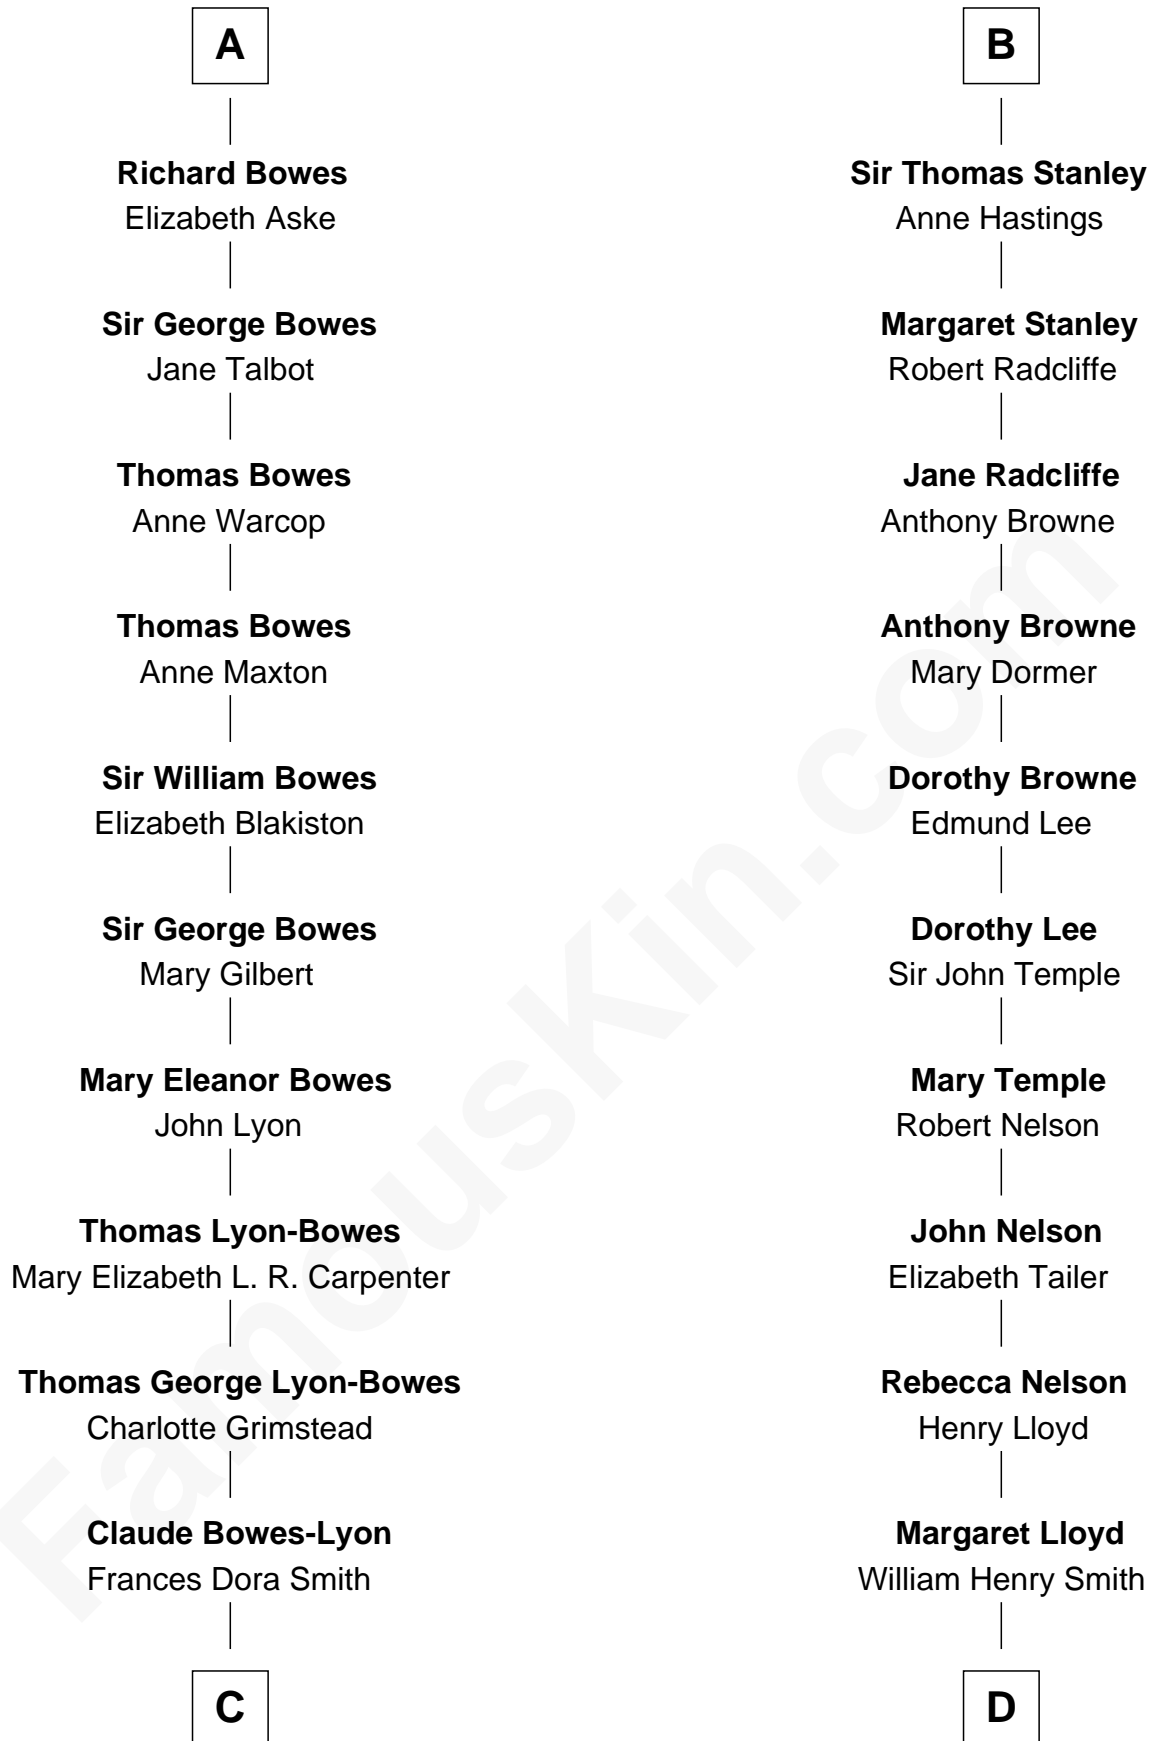

# FamousKin.com Relationship Chart of

**Queen Elizabeth II**

*Queen of the United Kingdom*

19th cousin 2 times removed of

**Franklin D. Roosevelt**

*32nd U.S. President*

**Sir Edmund Mortimer**

Margaret de Fiennes

**C**

**Claude George Bowes-Lyon**  
Cecilia Nina Cavendish-Bentinck

**Elizabeth Bowes-Lyon**  
George VI, King of the United Kingdom

**Queen Elizabeth II**  
*Queen of the United Kingdom*

**D**

**Rebecca Smith**  
John Aspinwall

**John Aspinwall**  
Susan Howland

**Mary Rebecca Aspinwall**  
Isaac Daniel Roosevelt

**James Roosevelt**  
Sara Delano

**Franklin D. Roosevelt**  
*32nd U.S. President*