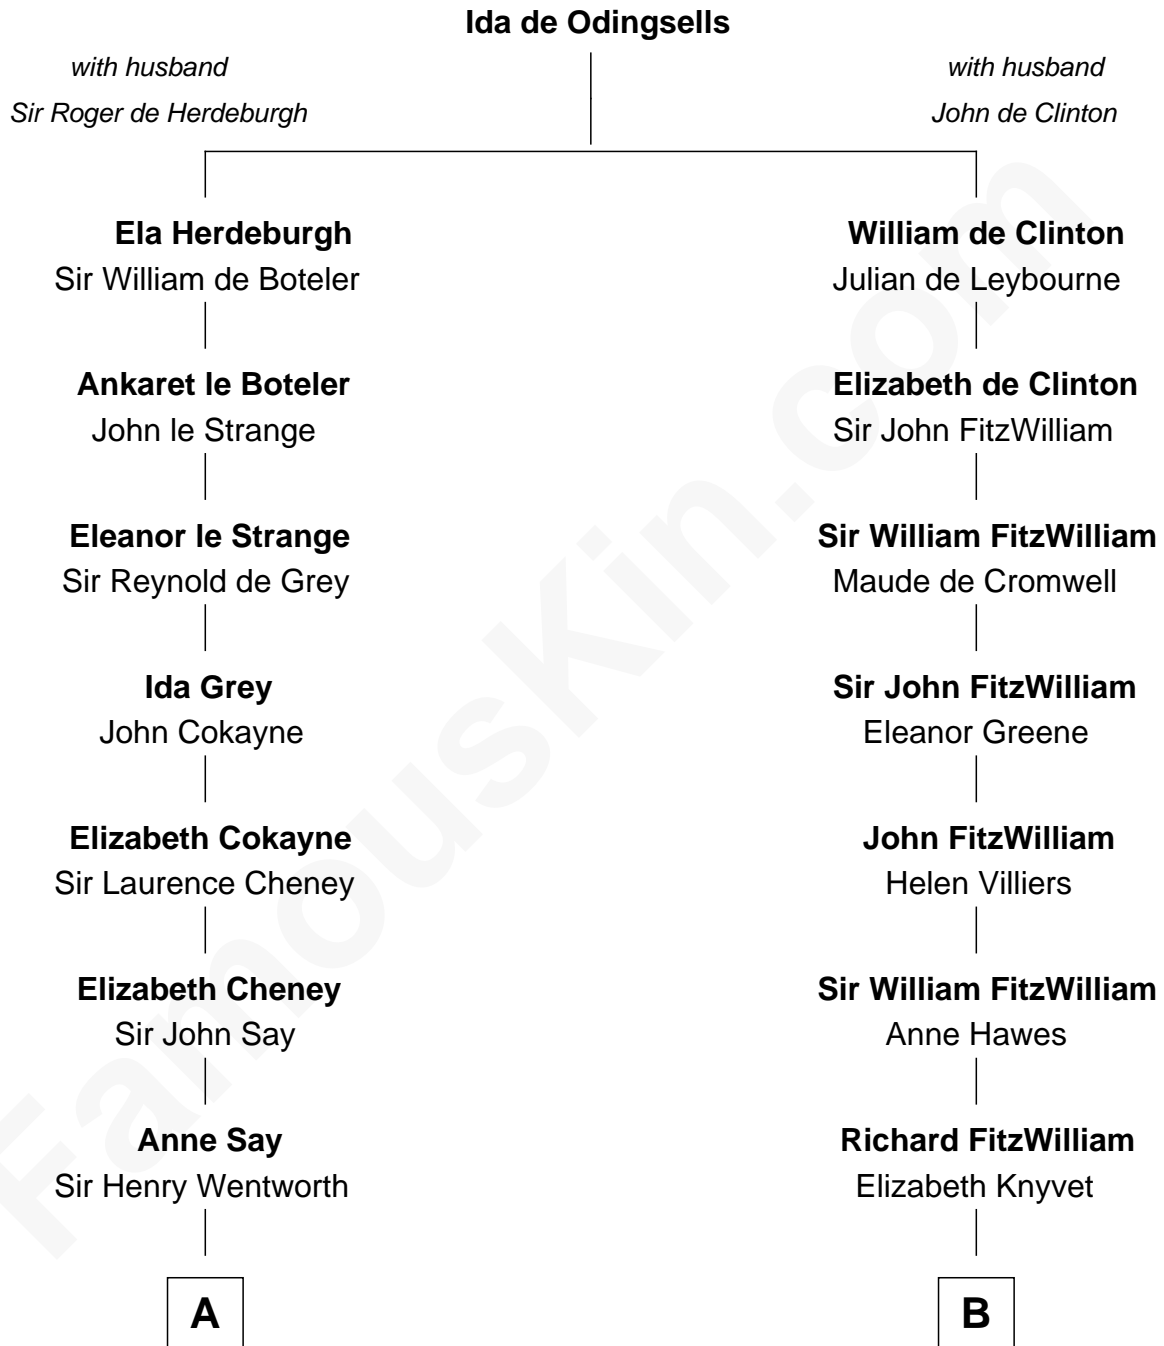

FamousKin.com Relationship Chart of

Queen Elizabeth II

Queen of the United Kingdom

18th cousin 3 times removed of

Franklin D. Roosevelt

32nd U.S. President

C

D

Charles Augustus Cavendish-Bentinck

Anne Wellesley

James Roosevelt

Sara Delano

Rev. Charles William Cavendish-Bentinck

Caroline Louisa Burnaby

Franklin D. Roosevelt

32nd U.S. President