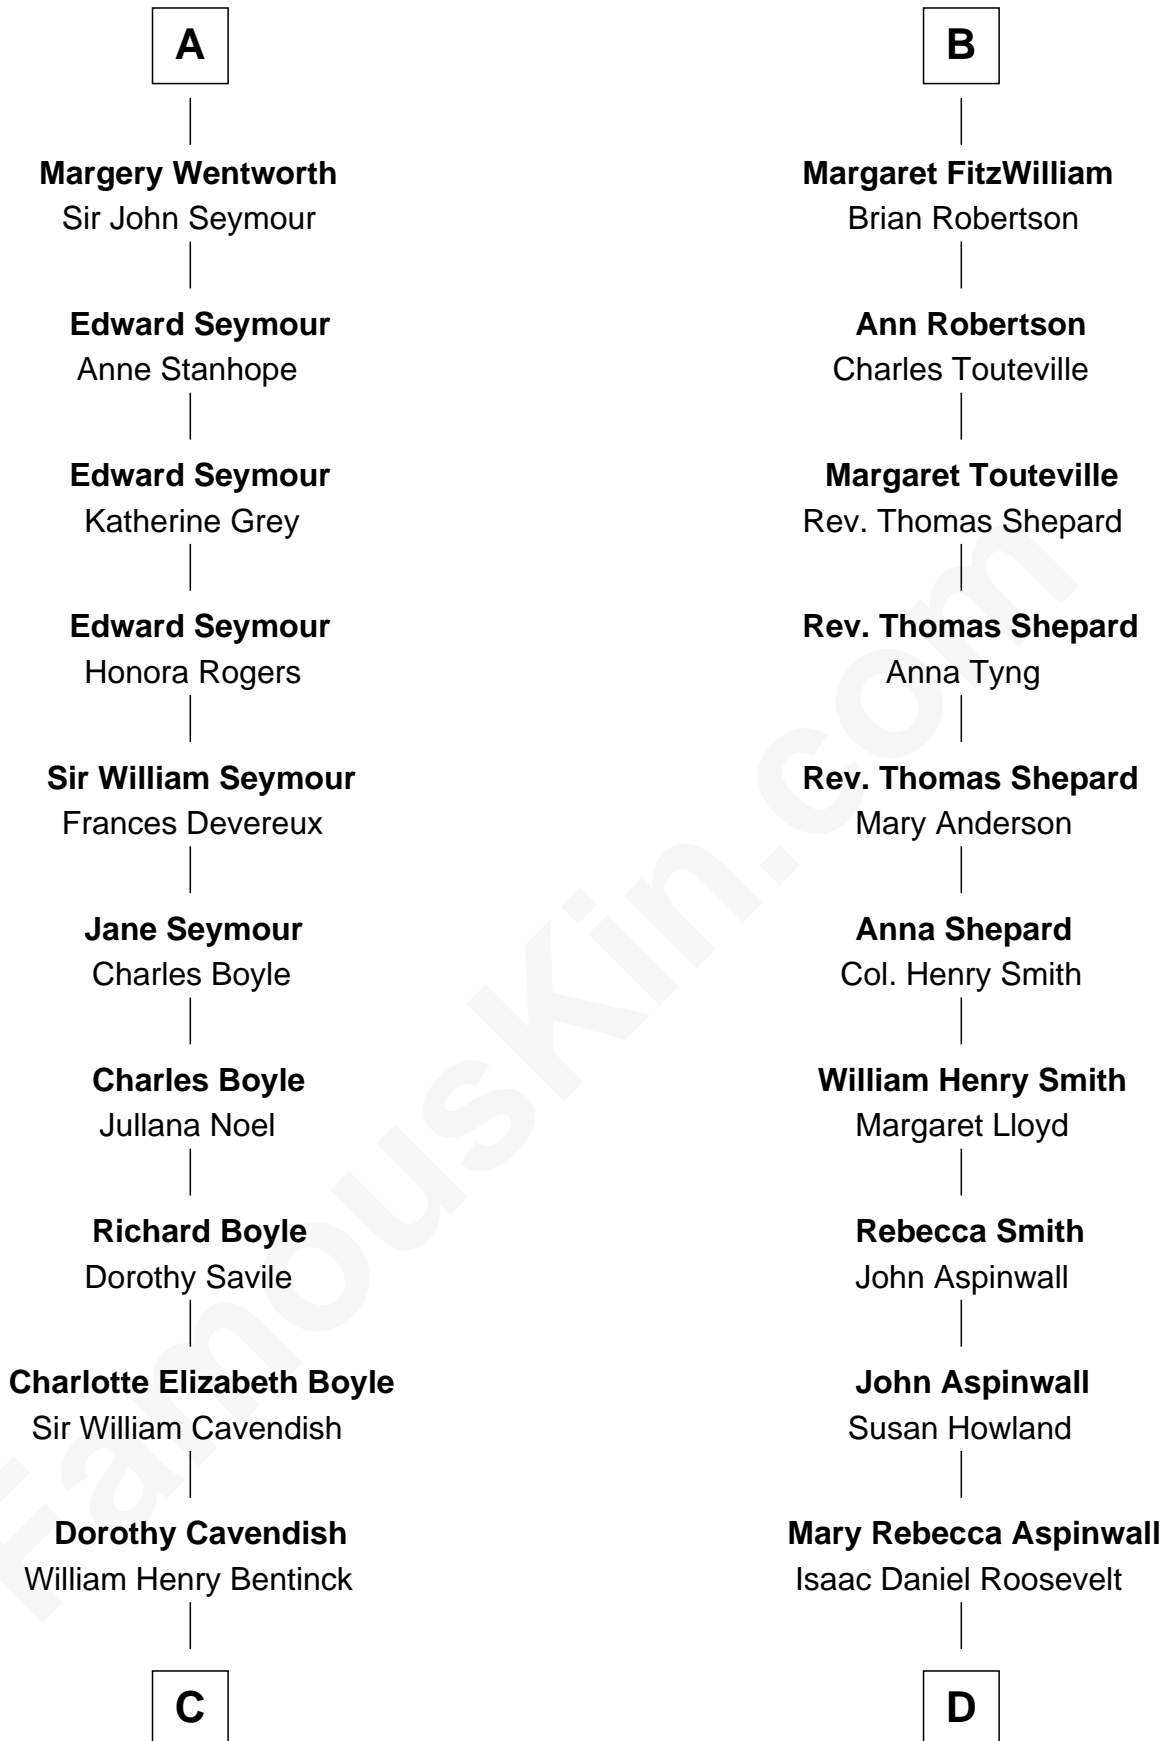

FamousKin.com Relationship Chart of

Queen Elizabeth II

Queen of the United Kingdom

18th cousin 3 times removed of

Franklin D. Roosevelt

32nd U.S. President

C

D

Charles Augustus Cavendish-Bentinck

Anne Wellesley

James Roosevelt

Sara Delano

Rev. Charles William Cavendish-Bentinck

Caroline Louisa Burnaby

Franklin D. Roosevelt

32nd U.S. President