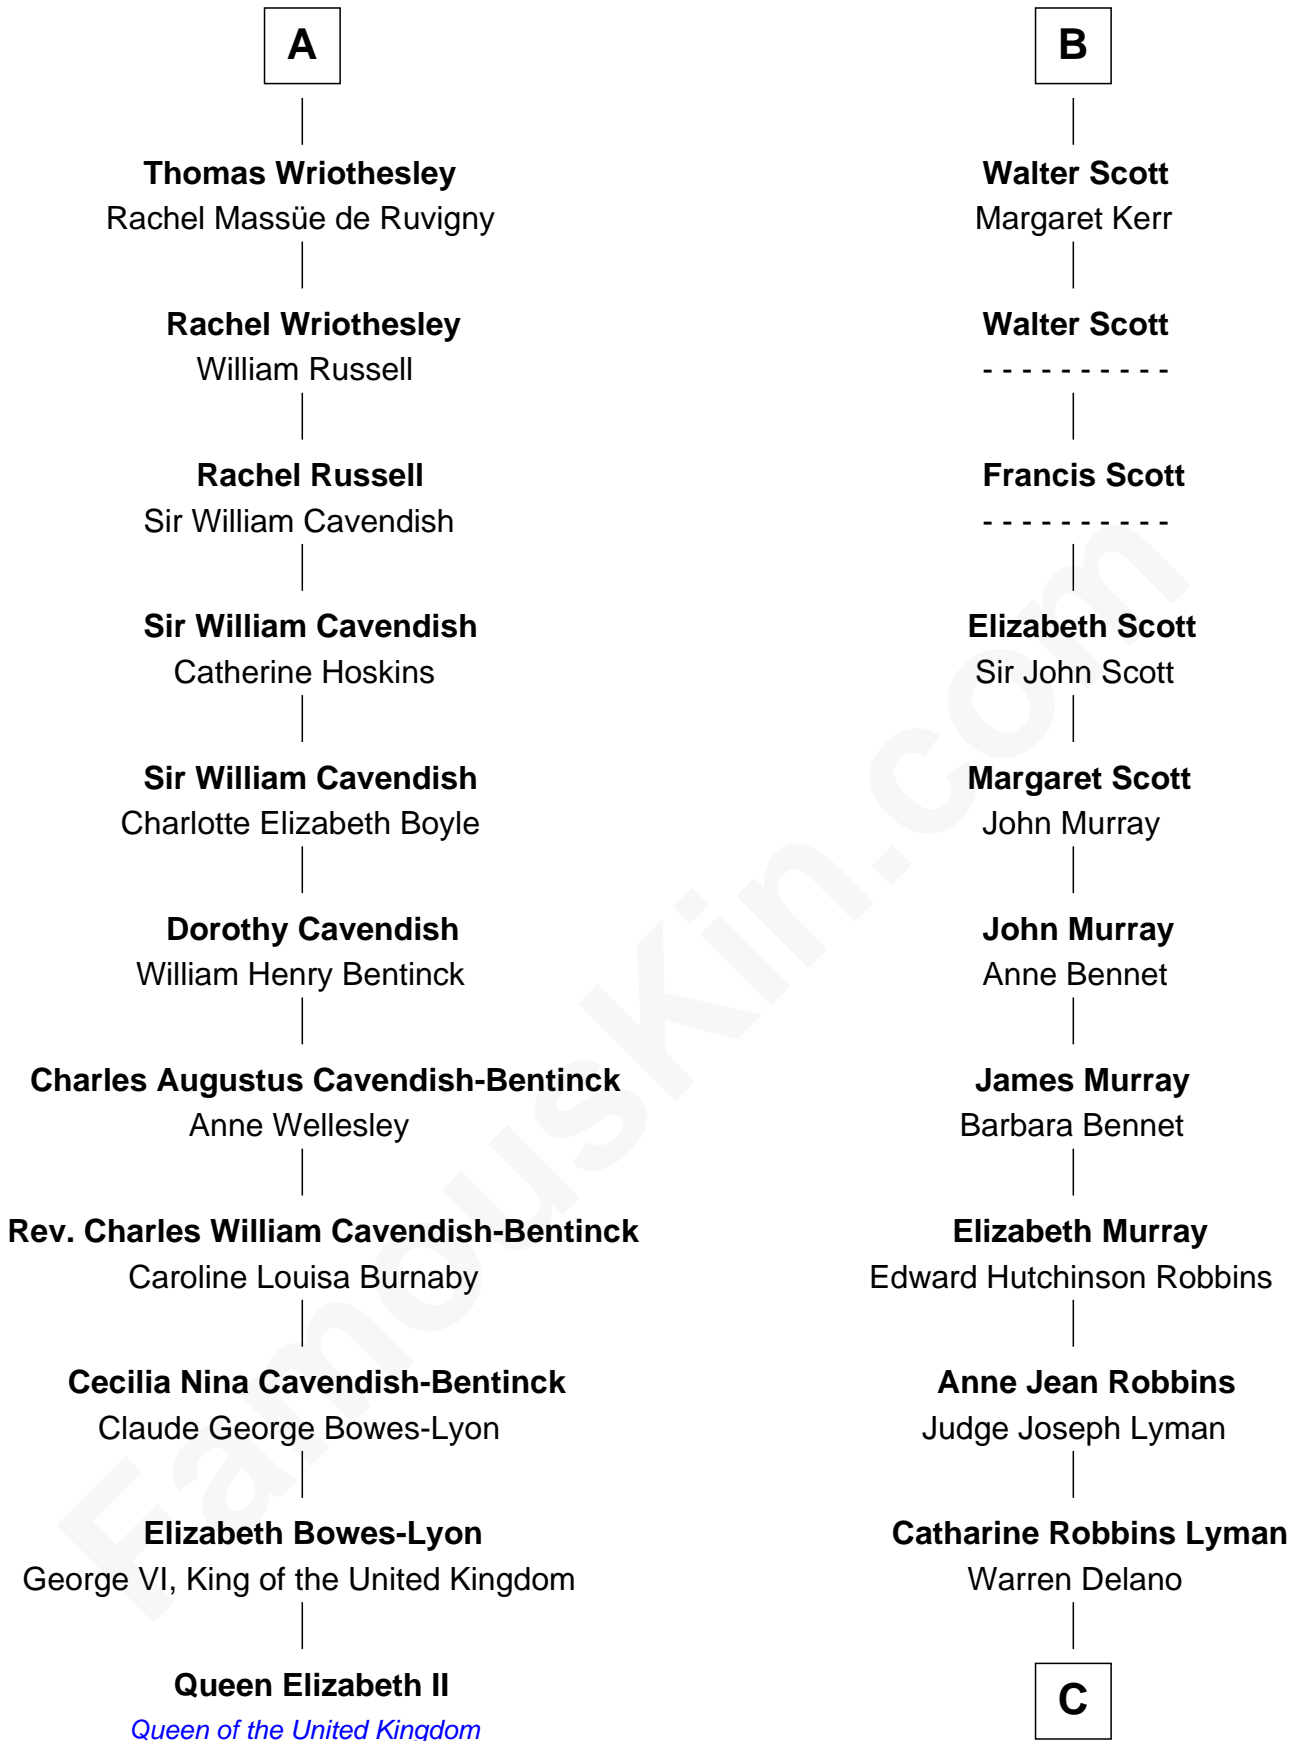

# FamousKin.com Relationship Chart of

**Queen Elizabeth II**

*Queen of the United Kingdom*

17th cousin 1 time removed of

**Franklin D. Roosevelt**

*32nd U.S. President*

**Sir John Beaufort**  
Margaret de Holand

**Elizabeth Devereux**  
John Vernon

**Elizabeth Vernon**  
Henry Wriothesley

**A**

**Joan Beaufort**

James I, King of Scotland

**James II, King of Scotland**

Mary of Guelders

**Mary Stewart of Scotland**

James Hamilton

**James Hamilton**

-----

**Sir John Hamilton**

Janet Home

**Margaret Hamilton**

David Douglas

**Margaret Douglas**

Sir Walter Scott

**B**

**C**

|  
**Sara Delano**  
James Roosevelt

|  
**Franklin D. Roosevelt**  
*32nd U.S. President*

FamousKin.com