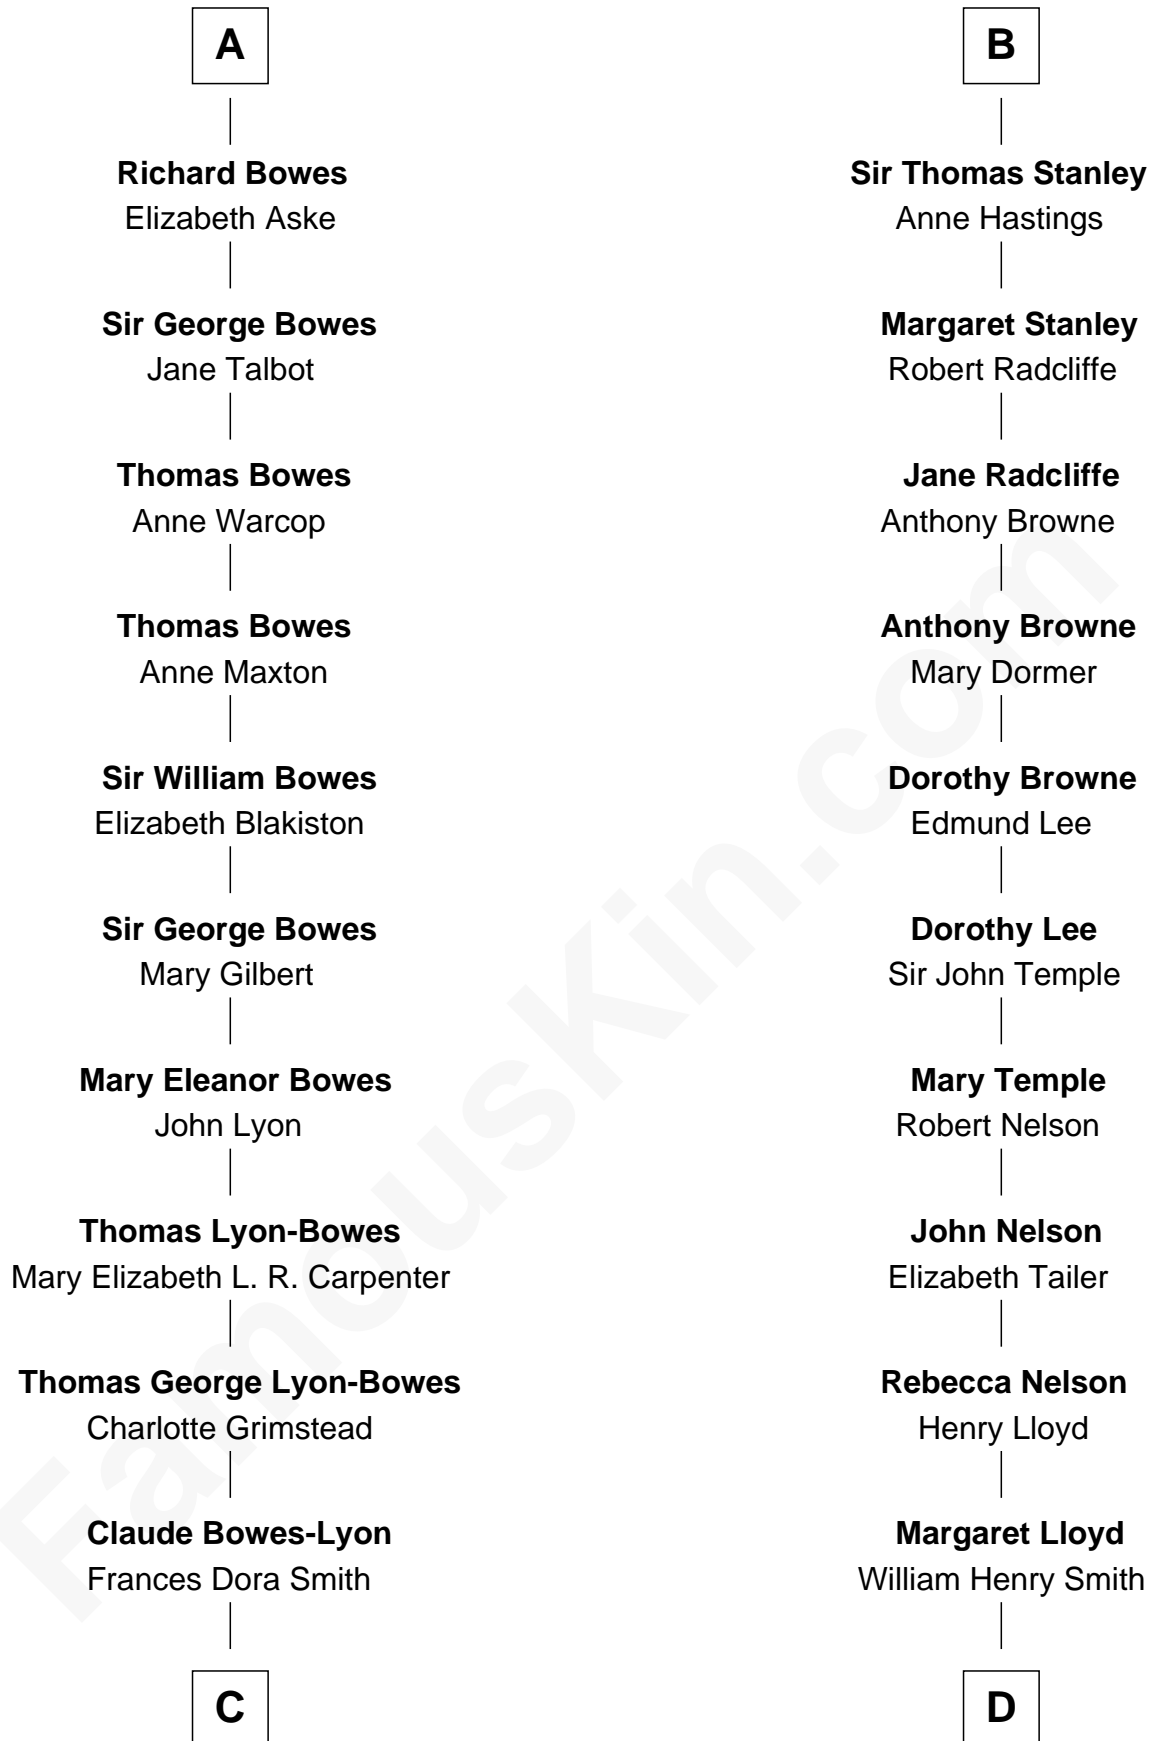

# FamousKin.com Relationship Chart of

**Queen Elizabeth II**

*Queen of the United Kingdom*

19th cousin 2 times removed of

**Franklin D. Roosevelt**

*32nd U.S. President*

**Sir James de Audley**

Ela Longespee

Alice Montagu

**Eleanor Neville**

Thomas Stanley

**George Stanley**

Joan le Strange

**B**

**C**

**Claude George Bowes-Lyon**  
Cecilia Nina Cavendish-Bentinck

**Elizabeth Bowes-Lyon**  
George VI, King of the United Kingdom

**Queen Elizabeth II**  
*Queen of the United Kingdom*

**D**

**Rebecca Smith**  
John Aspinwall

**John Aspinwall**  
Susan Howland

**Mary Rebecca Aspinwall**  
Isaac Daniel Roosevelt

**James Roosevelt**  
Sara Delano

**Franklin D. Roosevelt**  
*32nd U.S. President*