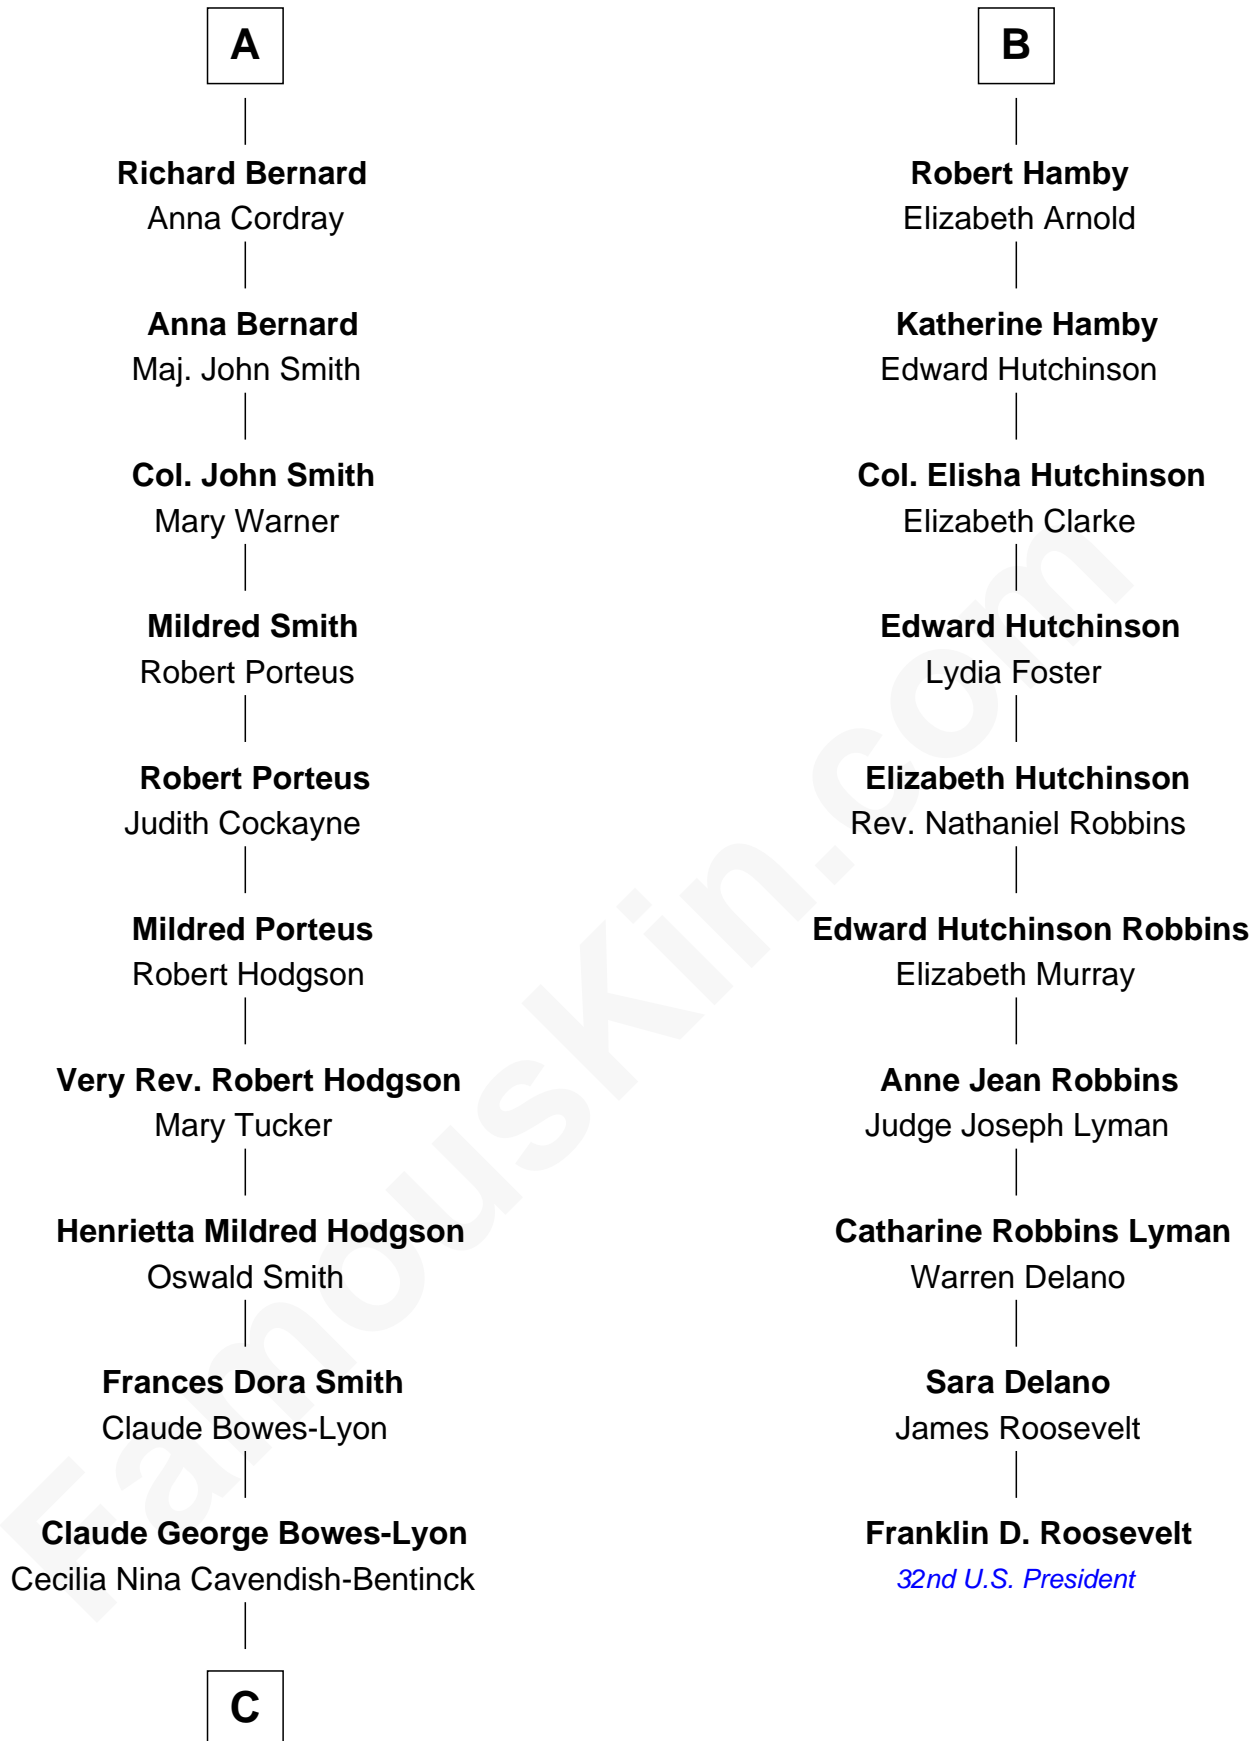

FamousKin.com Relationship Chart of

Queen Elizabeth II

Queen of the United Kingdom

16th cousin 2 times removed of

Franklin D. Roosevelt

32nd U.S. President

Stephen le Scrope

Margery de Welles

Elizabeth Bowes-Lyon

George VI, King of the United Kingdom

Queen Elizabeth II

Queen of the United Kingdom

FamousKin.com