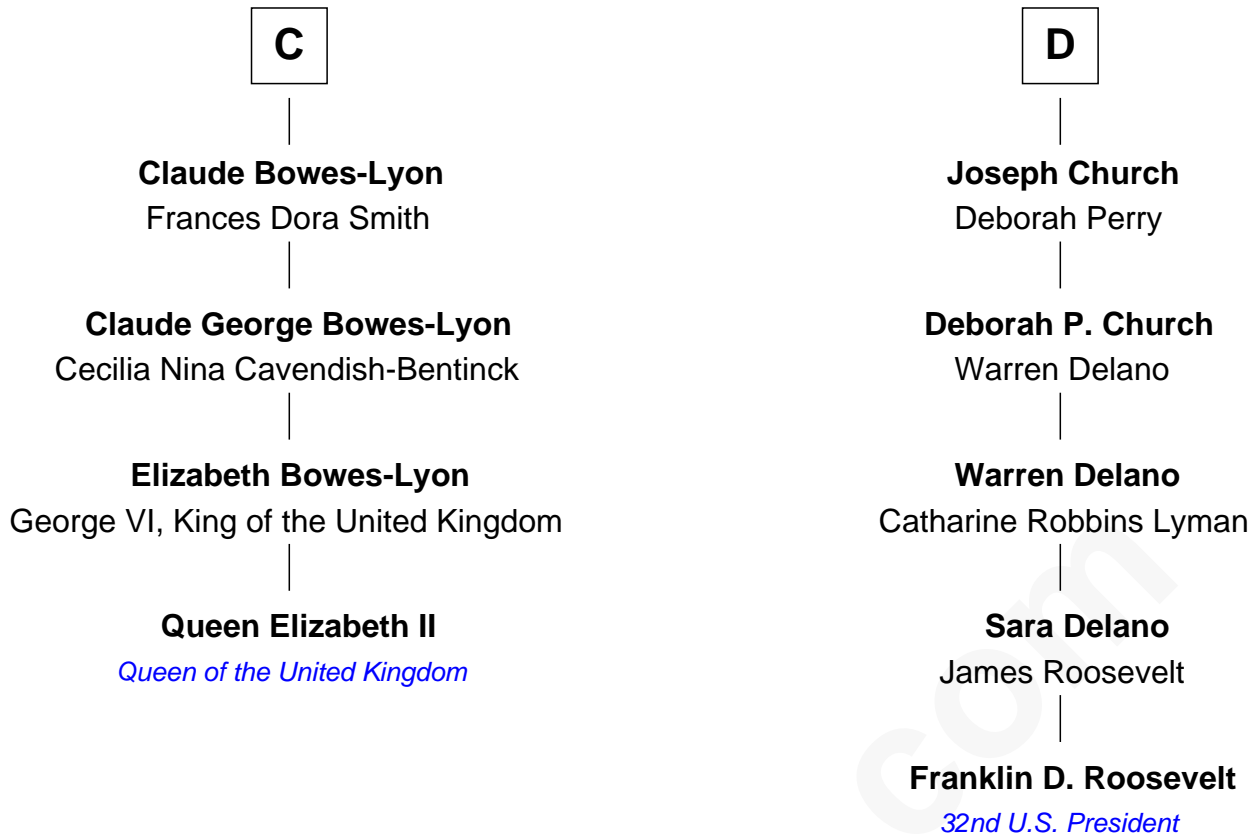

# FamousKin.com Relationship Chart of

**Queen Elizabeth II**

*Queen of the United Kingdom*

20th cousin 1 time removed of

**Franklin D. Roosevelt**

*32nd U.S. President*

**Sir Roger de Mortimer**

Maud de Brewes

Elizabeth II photo by [Eric Draper](#)