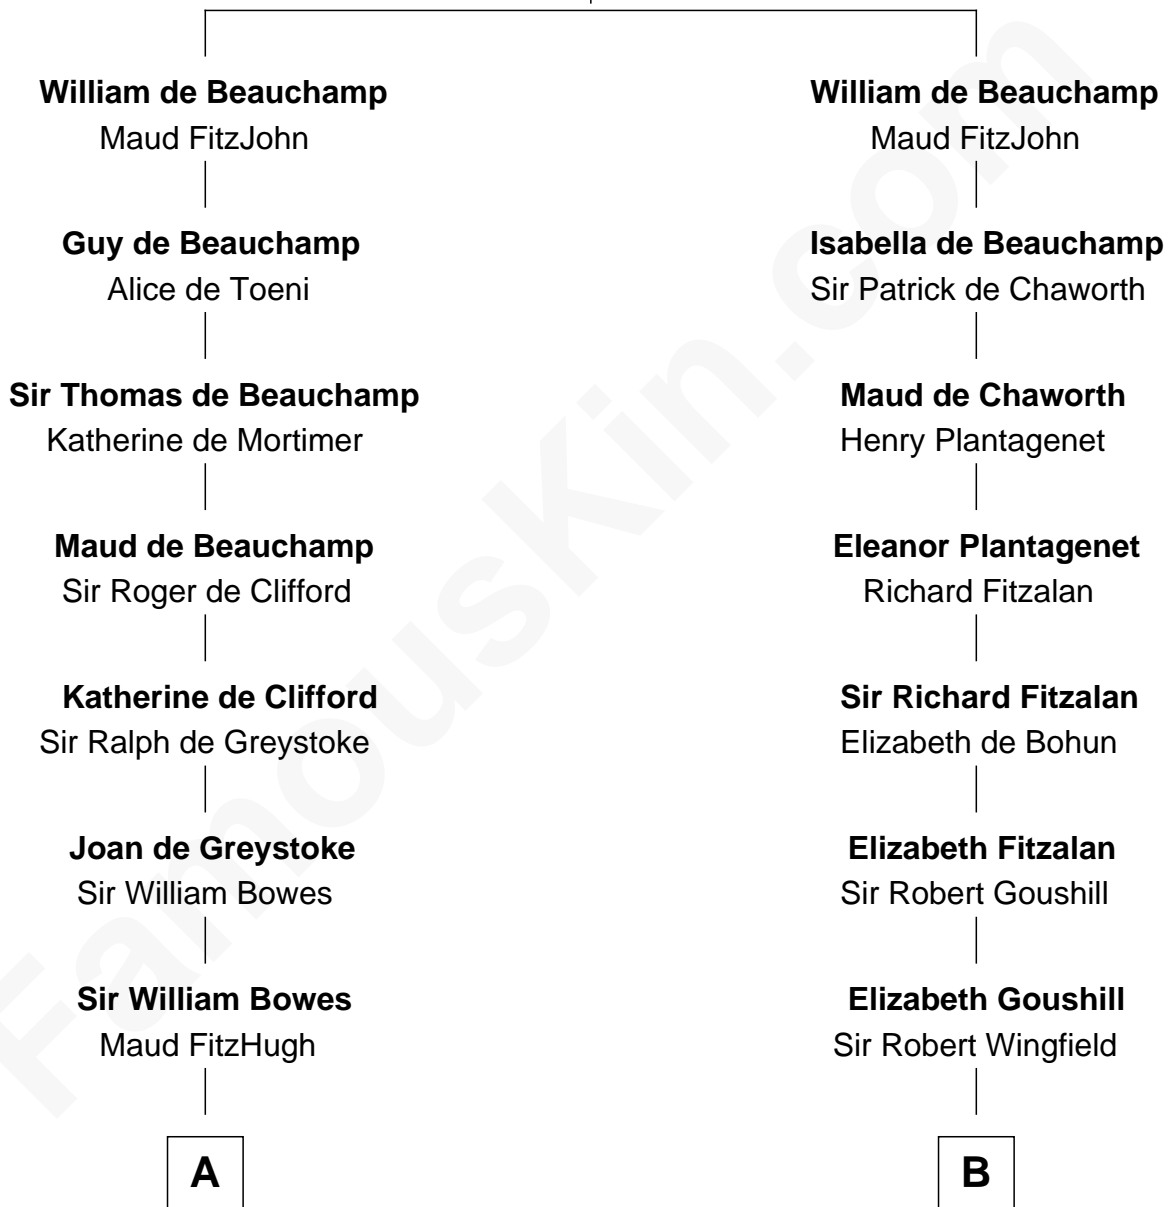

FamousKin.com Relationship Chart of

Queen Elizabeth II

Queen of the United Kingdom

20th cousin 1 time removed of

Franklin D. Roosevelt

32nd U.S. President

Sir William de Beauchamp

Isabel Mauduit

C

Claude Bowes-Lyon

Frances Dora Smith

Claude George Bowes-Lyon

Cecilia Nina Cavendish-Bentinck

Elizabeth Bowes-Lyon

George VI, King of the United Kingdom

Queen Elizabeth II