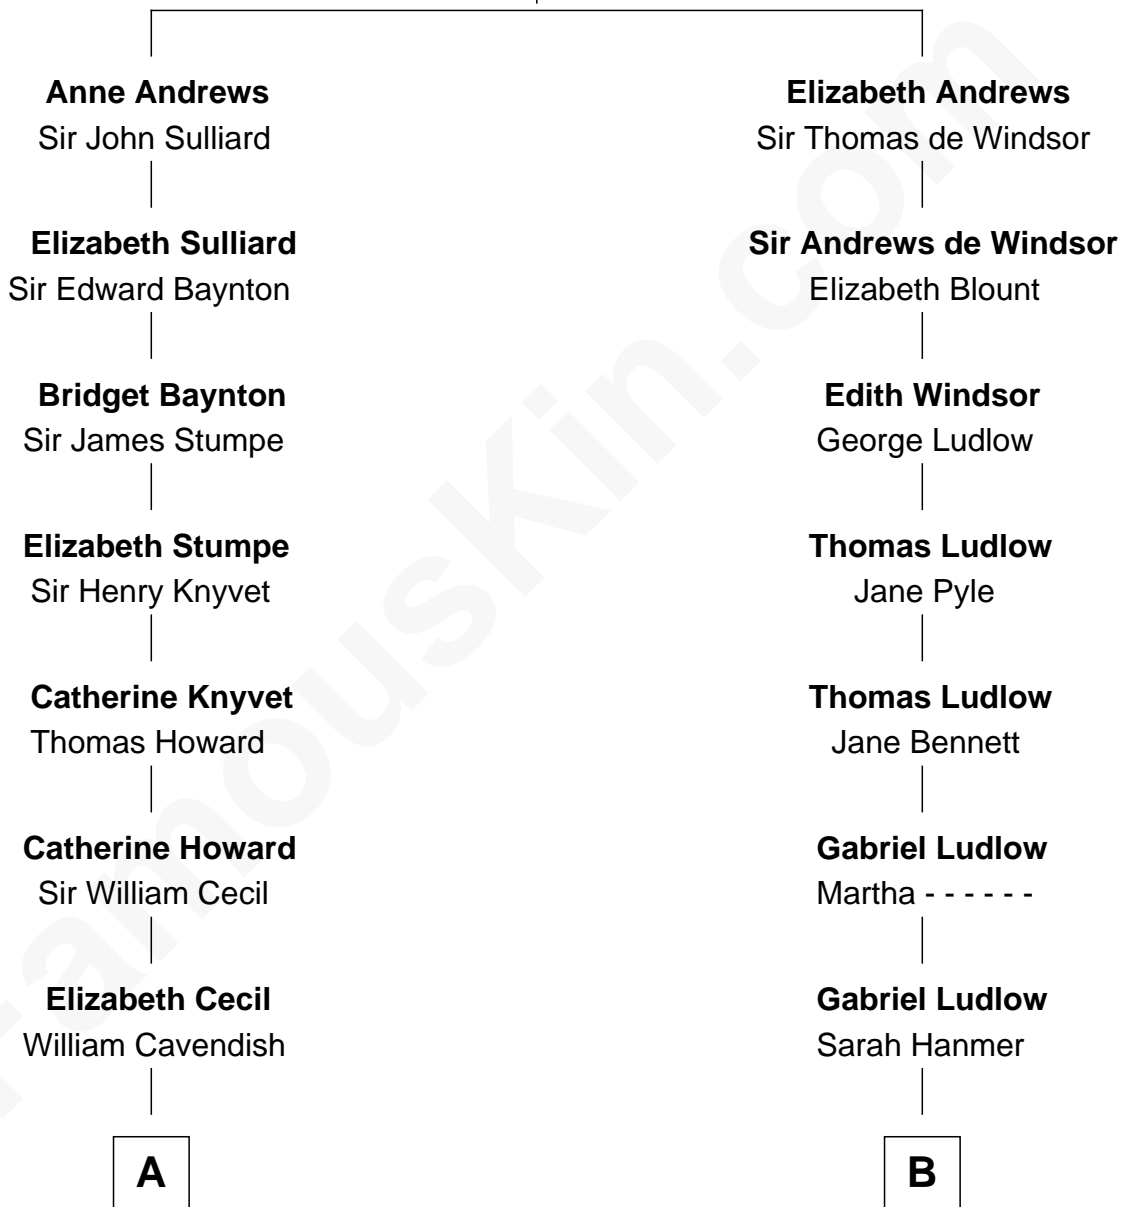

# FamousKin.com Relationship Chart of

**Queen Elizabeth II**

*Queen of the United Kingdom*

13th cousin 3 times removed of

**Eleanor Roosevelt**

*First Lady of President Franklin D. Roosevelt*

**John Andrews**  
Elizabeth Stratton

**A**

**Sir William Cavendish**

Mary Butler

**Sir William Cavendish**

Rachel Russell

**Sir William Cavendish**

Catherine Hoskins

**Sir William Cavendish**