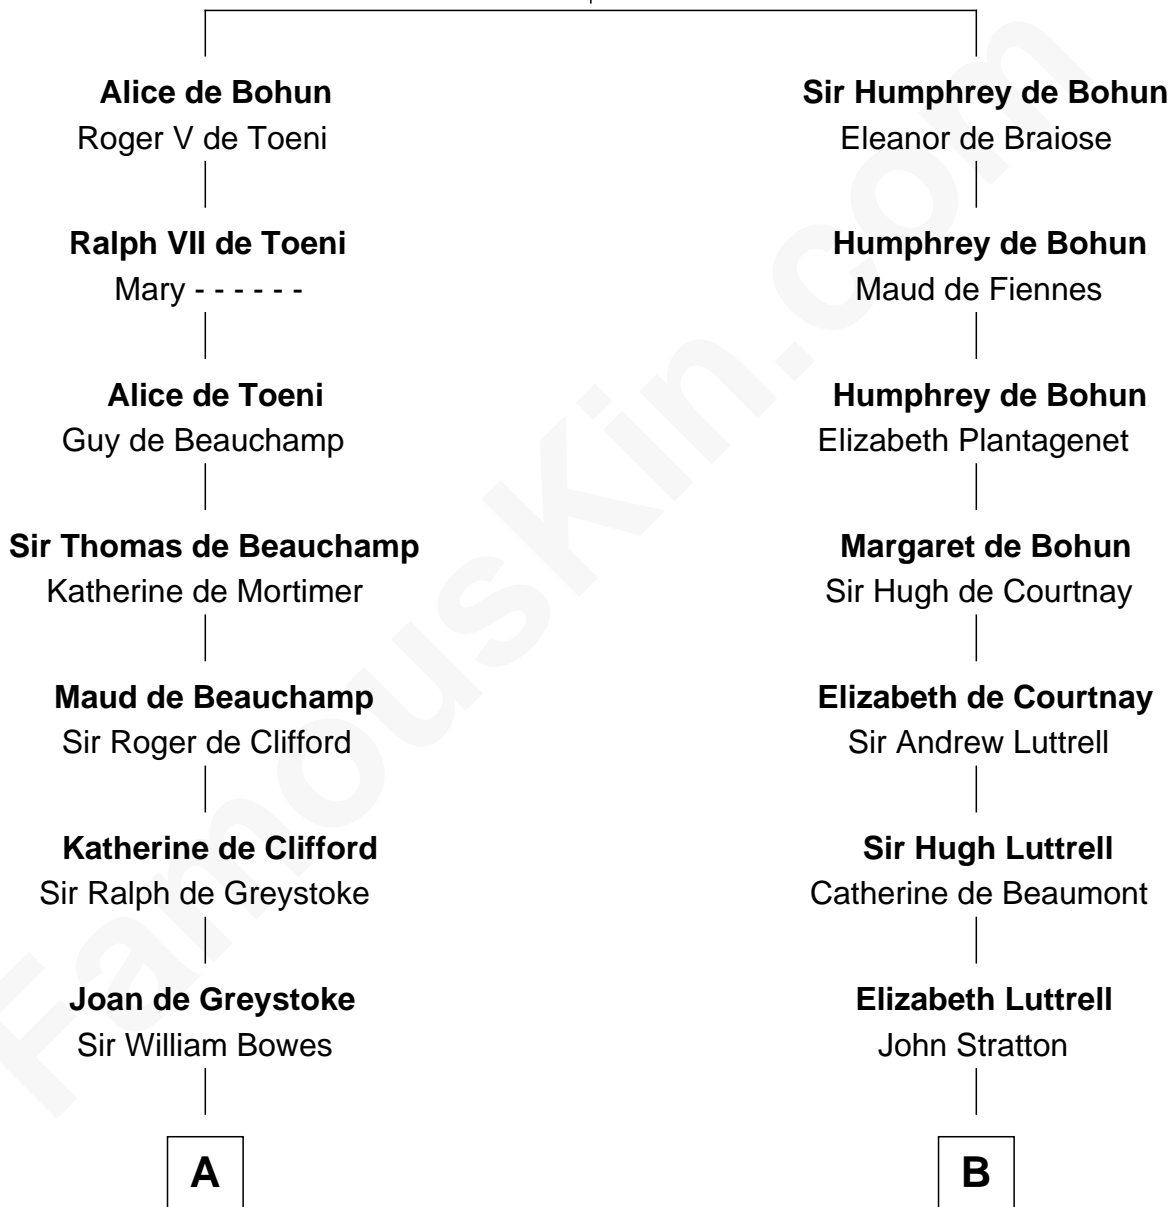

# FamousKin.com Relationship Chart of

**Queen Elizabeth II**

*Queen of the United Kingdom*

21st cousin of

**Eleanor Roosevelt**

*First Lady of President Franklin D. Roosevelt*

**Sir Humphrey de Bohun**

Maud of Eu

**C**

**Thomas George Lyon-Bowes**

Charlotte Grimstead

**Claude Bowes-Lyon**

Frances Dora Smith

**Claude George Bowes-Lyon**

Cecilia Nina Cavendish-Bentinck

**Elizabeth Bowes-Lyon**

George VI, King of the United Kingdom

**Queen Elizabeth II**

*Queen of the United Kingdom*

**D**

**Gabriel Ver Planck Ludlow**

Elizabeth A. Hunter

**Dr. Edward Hunter Ludlow**

Elizabeth Livingston