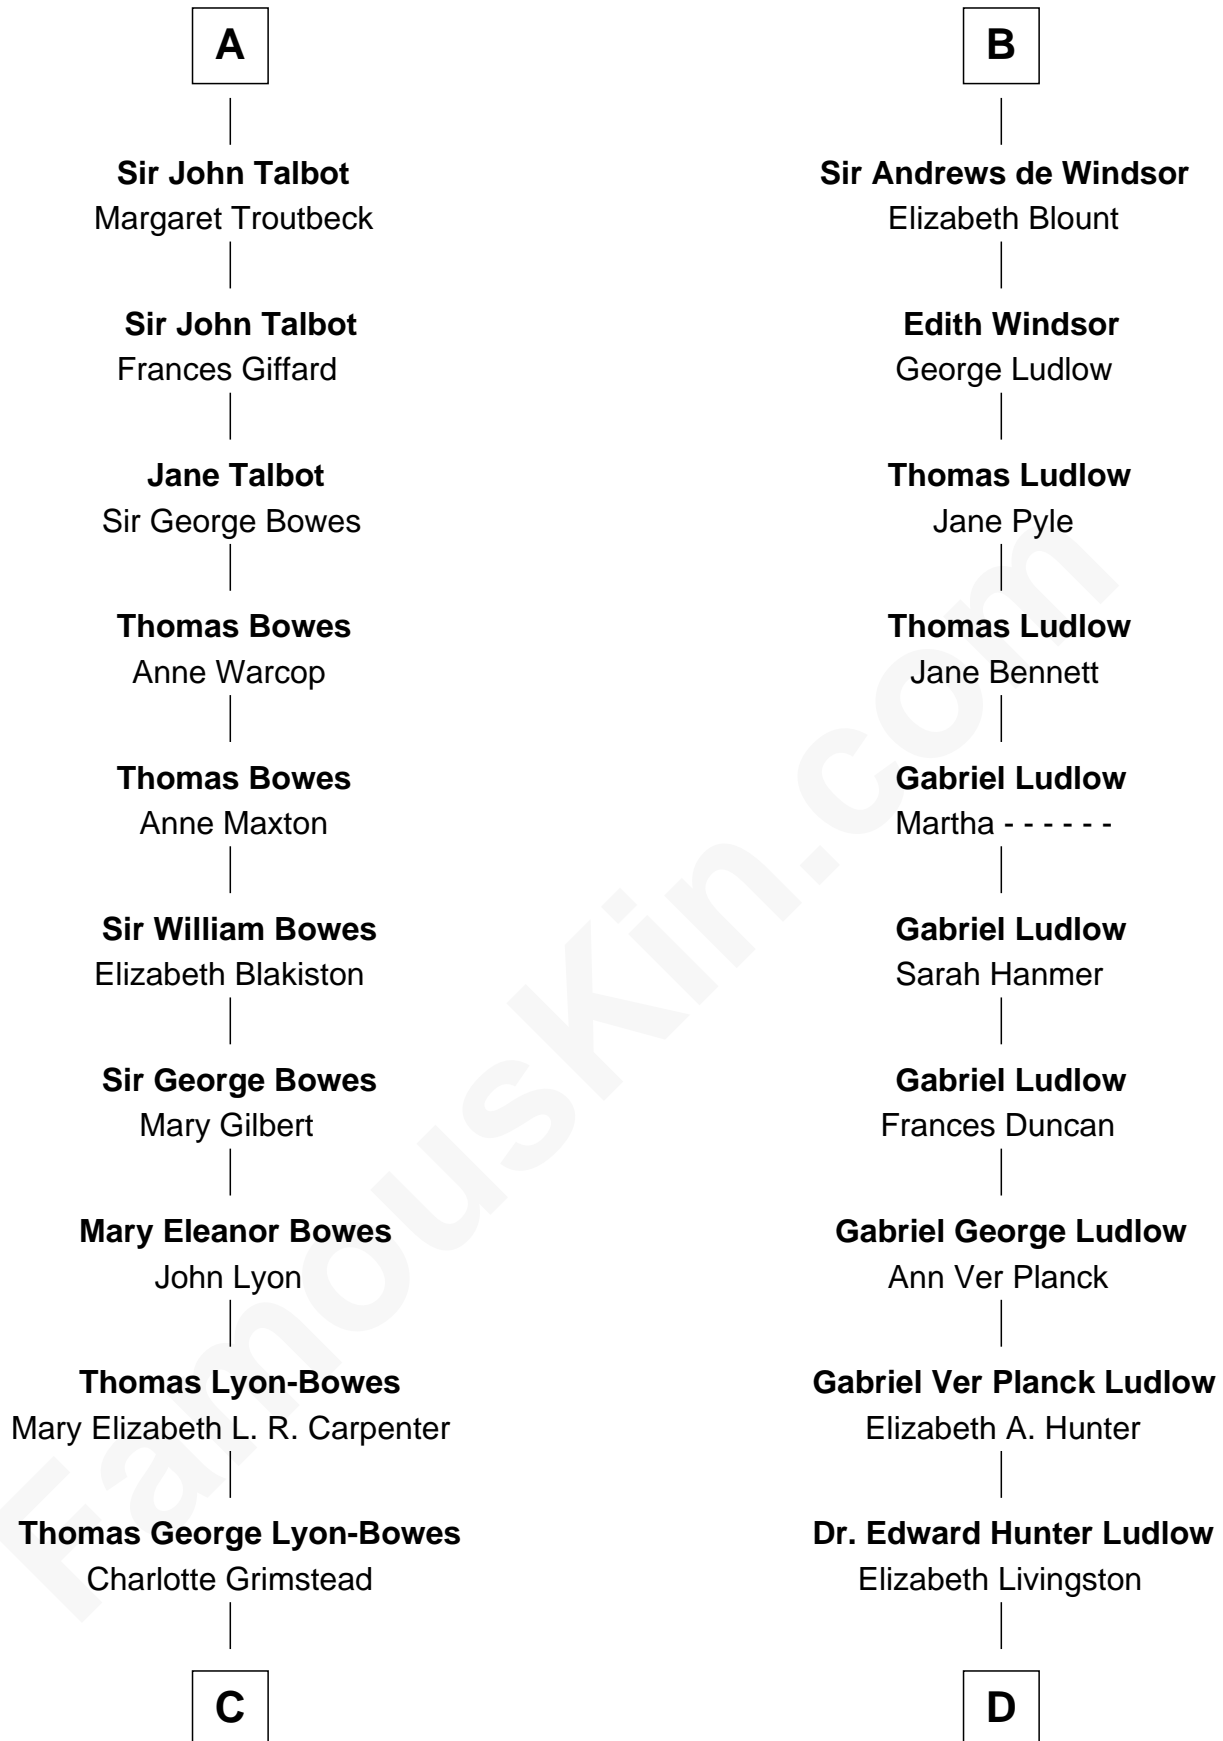

FamousKin.com Relationship Chart of

Queen Elizabeth II

Queen of the United Kingdom

19th cousin 1 time removed of

Eleanor Roosevelt

First Lady of President Franklin D. Roosevelt

Humphrey de Bohun

Maud de Fiennes

C

Claude Bowes-Lyon

Frances Dora Smith

Claude George Bowes-Lyon

Cecilia Nina Cavendish-Bentinck

Elizabeth Bowes-Lyon

George VI, King of the United Kingdom

Queen Elizabeth II

Queen of the United Kingdom

D

Mary Livingston Ludlow

Valentine Gill Hall

Anna Rebecca Hall

Elliott Roosevelt

Eleanor Roosevelt

First Lady of Franklin Roosevelt