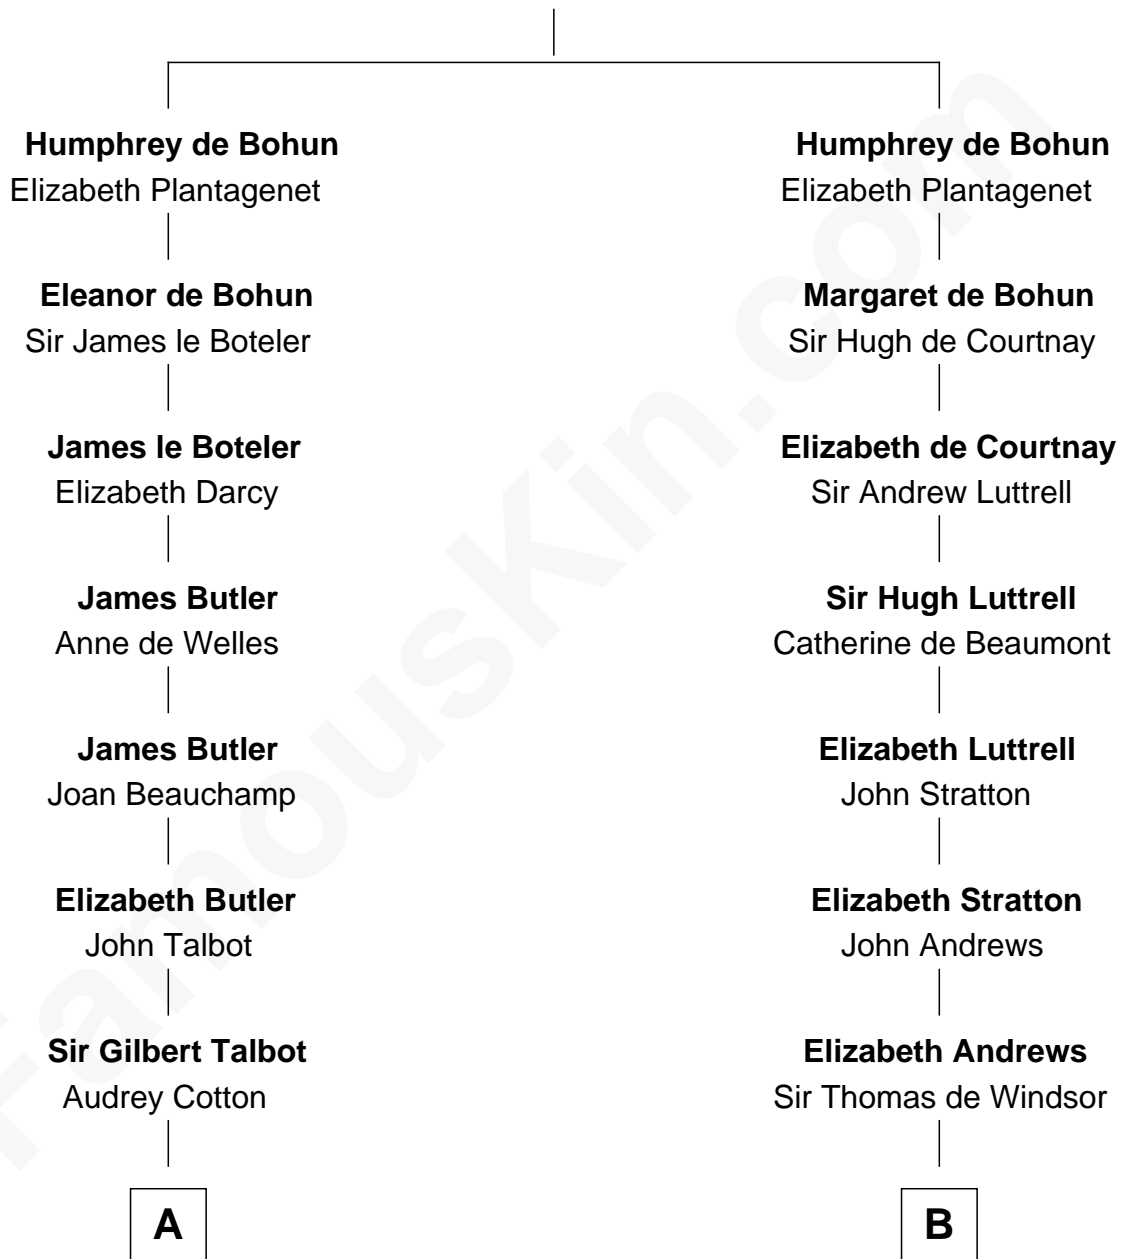

FamousKin.com Relationship Chart of

Queen Elizabeth II

Queen of the United Kingdom

19th cousin 1 time removed of

Eleanor Roosevelt

First Lady of President Franklin D. Roosevelt

Humphrey de Bohun

Maud de Fiennes

C

Claude Bowes-Lyon

Frances Dora Smith

Claude George Bowes-Lyon

Cecilia Nina Cavendish-Bentinck

Elizabeth Bowes-Lyon

George VI, King of the United Kingdom

Queen Elizabeth II

Queen of the United Kingdom

D

Mary Livingston Ludlow

Valentine Gill Hall

Anna Rebecca Hall

Elliott Roosevelt

Eleanor Roosevelt

First Lady of Franklin Roosevelt