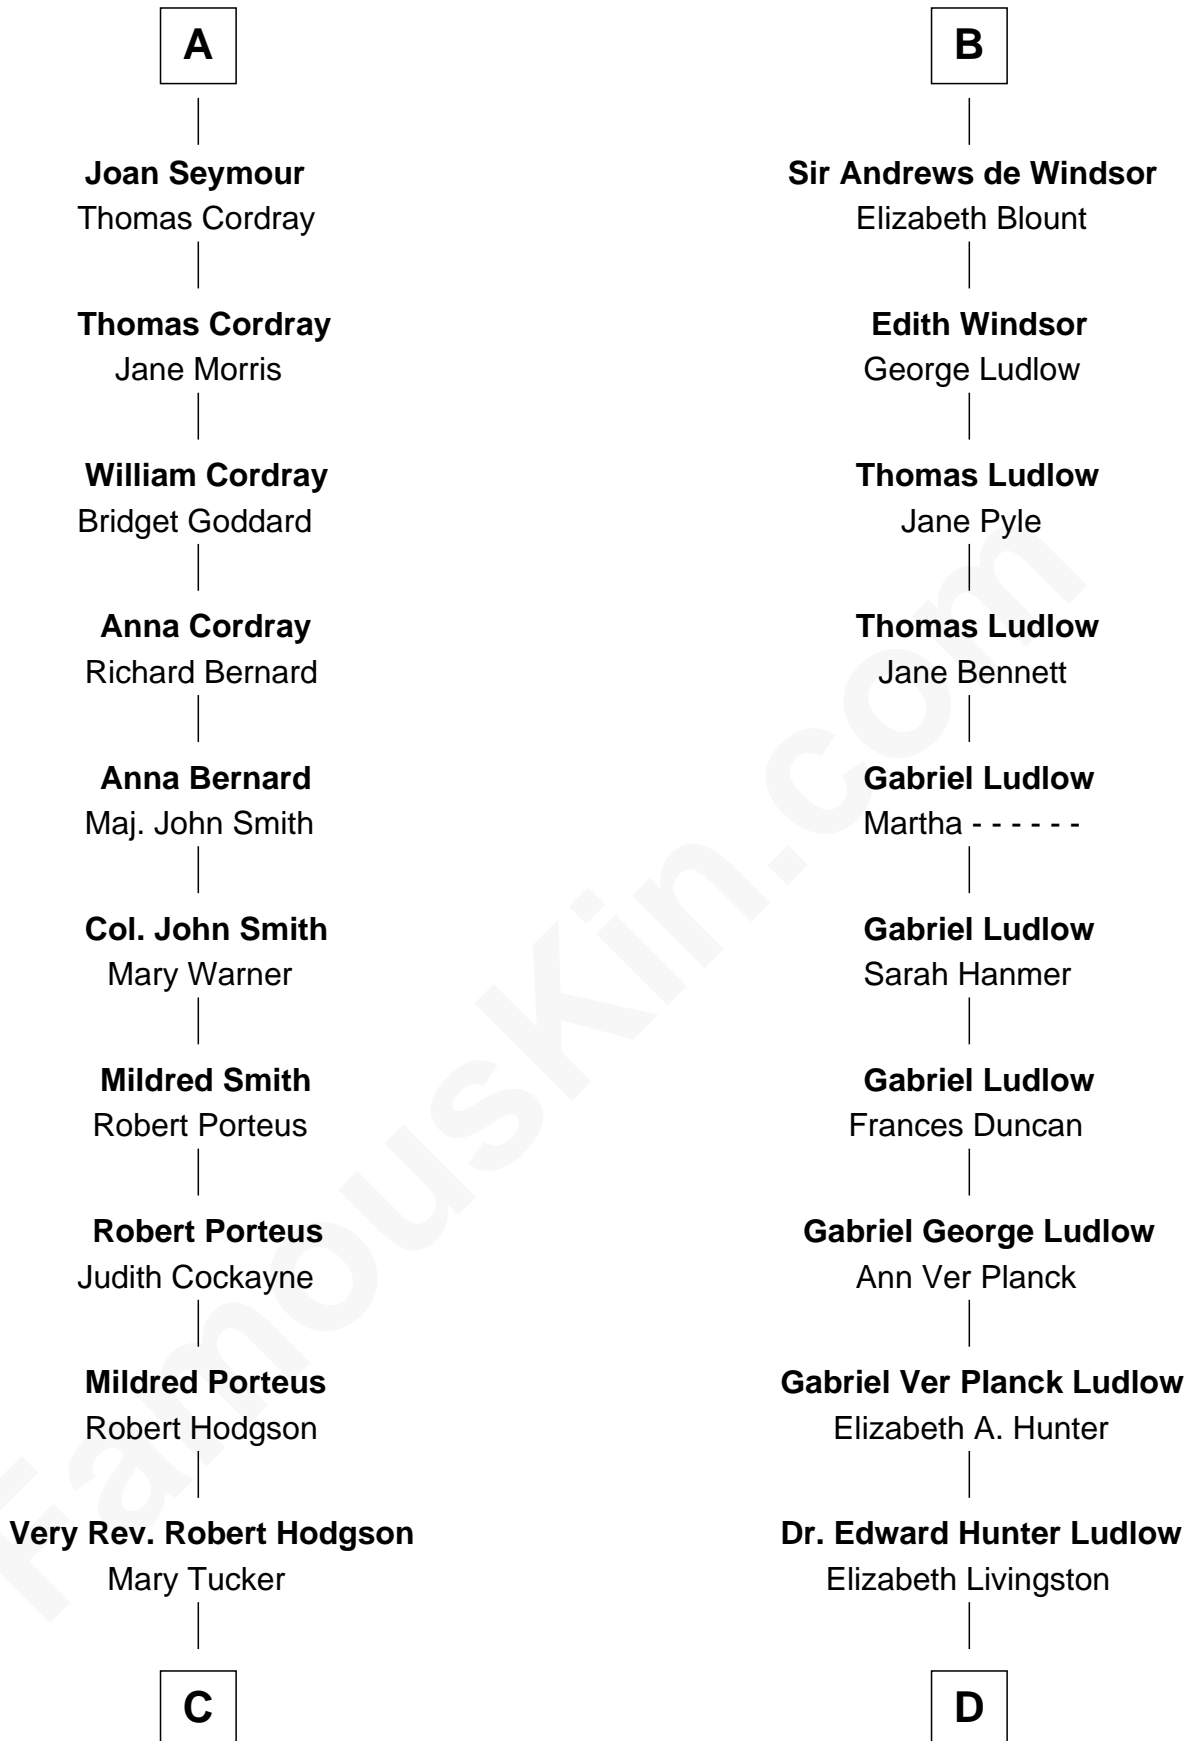

FamousKin.com

Relationship Chart of

Queen Elizabeth II

Queen of the United Kingdom

19th cousin 2 times removed of

Eleanor Roosevelt

First Lady of President Franklin D. Roosevelt

Sir Hugh de Courtenay

Eleanor le Despencer

C

Henrietta Mildred Hodgson

Oswald Smith

Frances Dora Smith

Claude Bowes-Lyon

Claude George Bowes-Lyon

Cecilia Nina Cavendish-Bentinck

Elizabeth Bowes-Lyon

George VI, King of the United Kingdom

Queen Elizabeth II

Queen of the United Kingdom

D

Mary Livingston Ludlow

Valentine Gill Hall

Anna Rebecca Hall