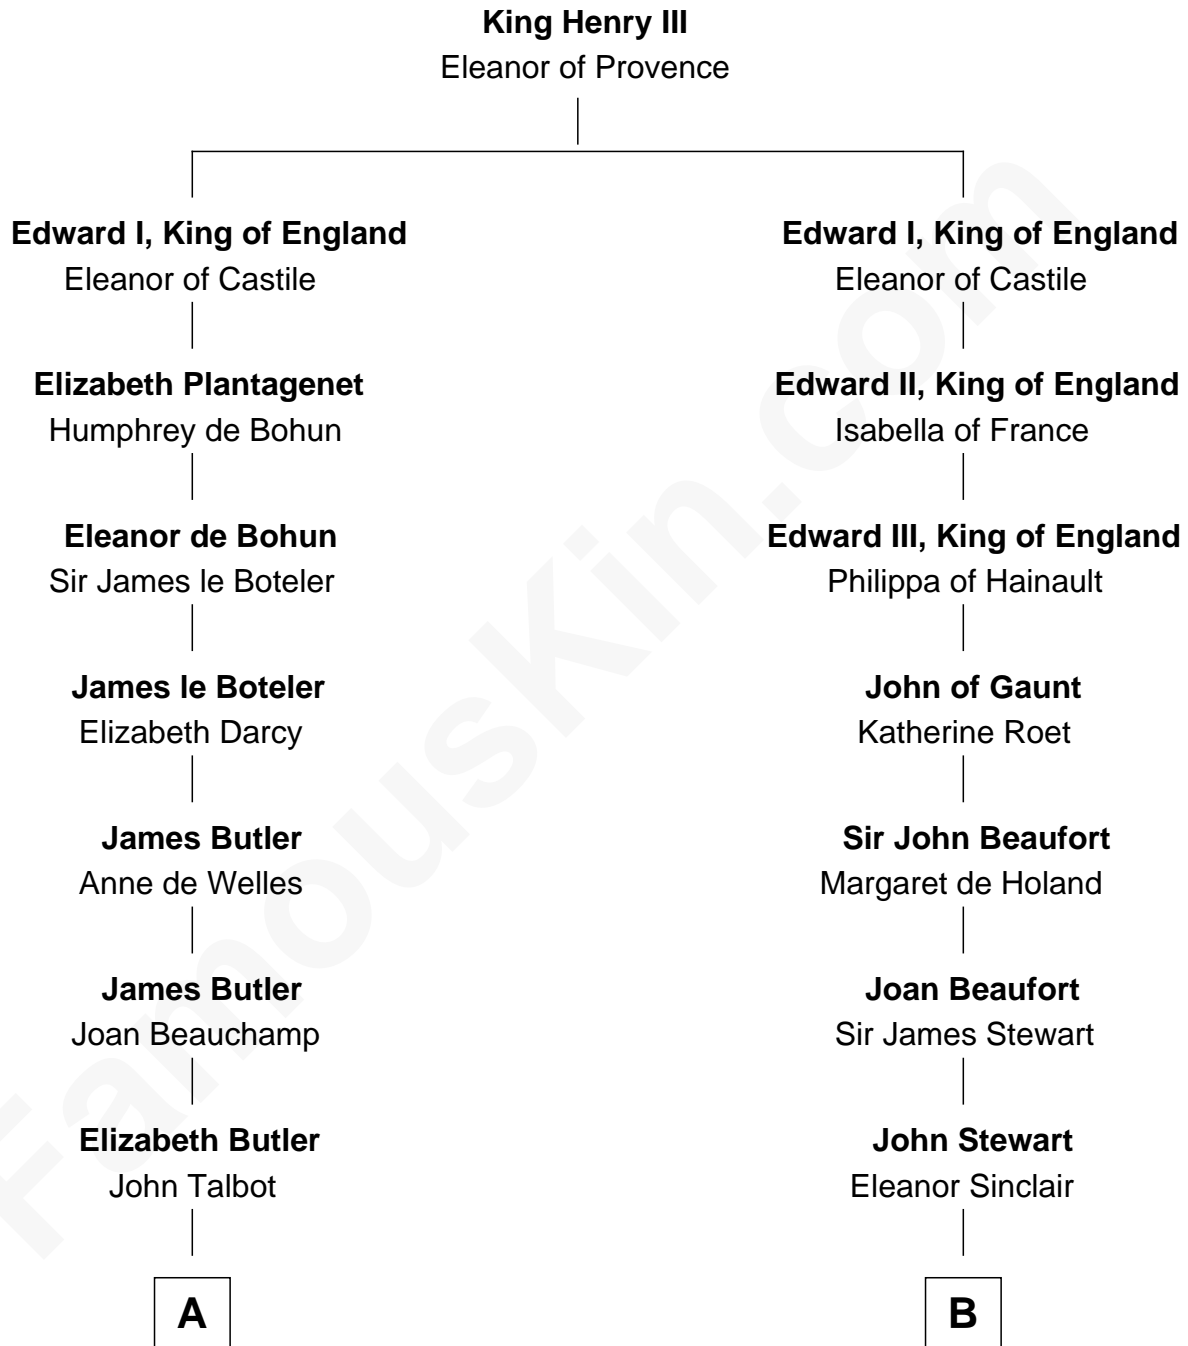

FamousKin.com Relationship Chart of

Queen Elizabeth II

Queen of the United Kingdom

20th cousin 1 time removed of

Eleanor Roosevelt

First Lady of President Franklin D. Roosevelt

C

Thomas George Lyon-Bowes

Charlotte Grimstead

Claude Bowes-Lyon

Frances Dora Smith

Claude George Bowes-Lyon

Cecilia Nina Cavendish-Bentinck

Elizabeth Bowes-Lyon

George VI, King of the United Kingdom

Queen Elizabeth II

Queen of the United Kingdom

D

James Stephens Bulloch

Martha Stewart

Martha Bulloch

Theodore Roosevelt

Elliott Roosevelt

Anna Rebecca Hall

Eleanor Roosevelt

First Lady of Franklin Roosevelt