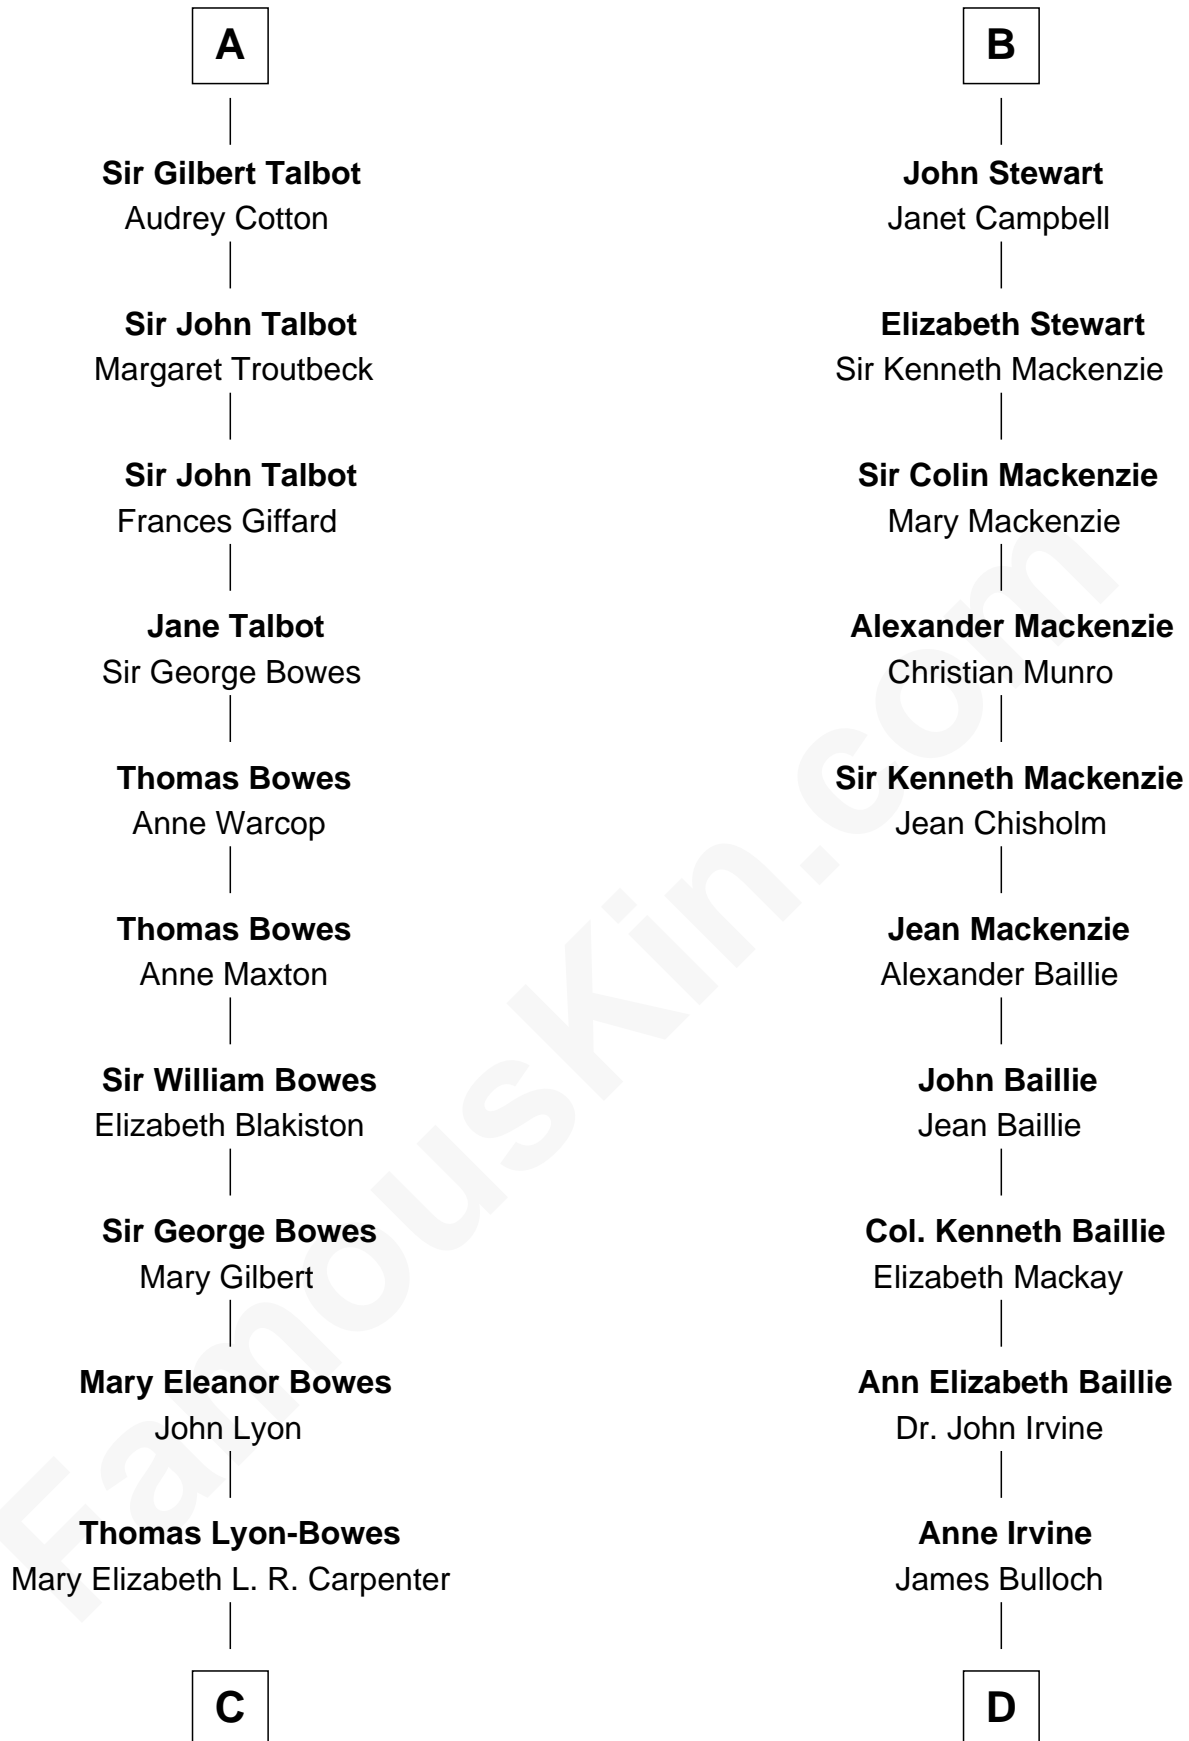

FamousKin.com Relationship Chart of

Queen Elizabeth II

Queen of the United Kingdom

20th cousin 1 time removed of

Eleanor Roosevelt

First Lady of President Franklin D. Roosevelt

C

Thomas George Lyon-Bowes

Charlotte Grimstead

Claude Bowes-Lyon

Frances Dora Smith

Claude George Bowes-Lyon

Cecilia Nina Cavendish-Bentinck

Elizabeth Bowes-Lyon

George VI, King of the United Kingdom

Queen Elizabeth II

Queen of the United Kingdom

D

James Stephens Bulloch

Martha Stewart

Martha Bulloch

Theodore Roosevelt

Elliott Roosevelt

Anna Rebecca Hall