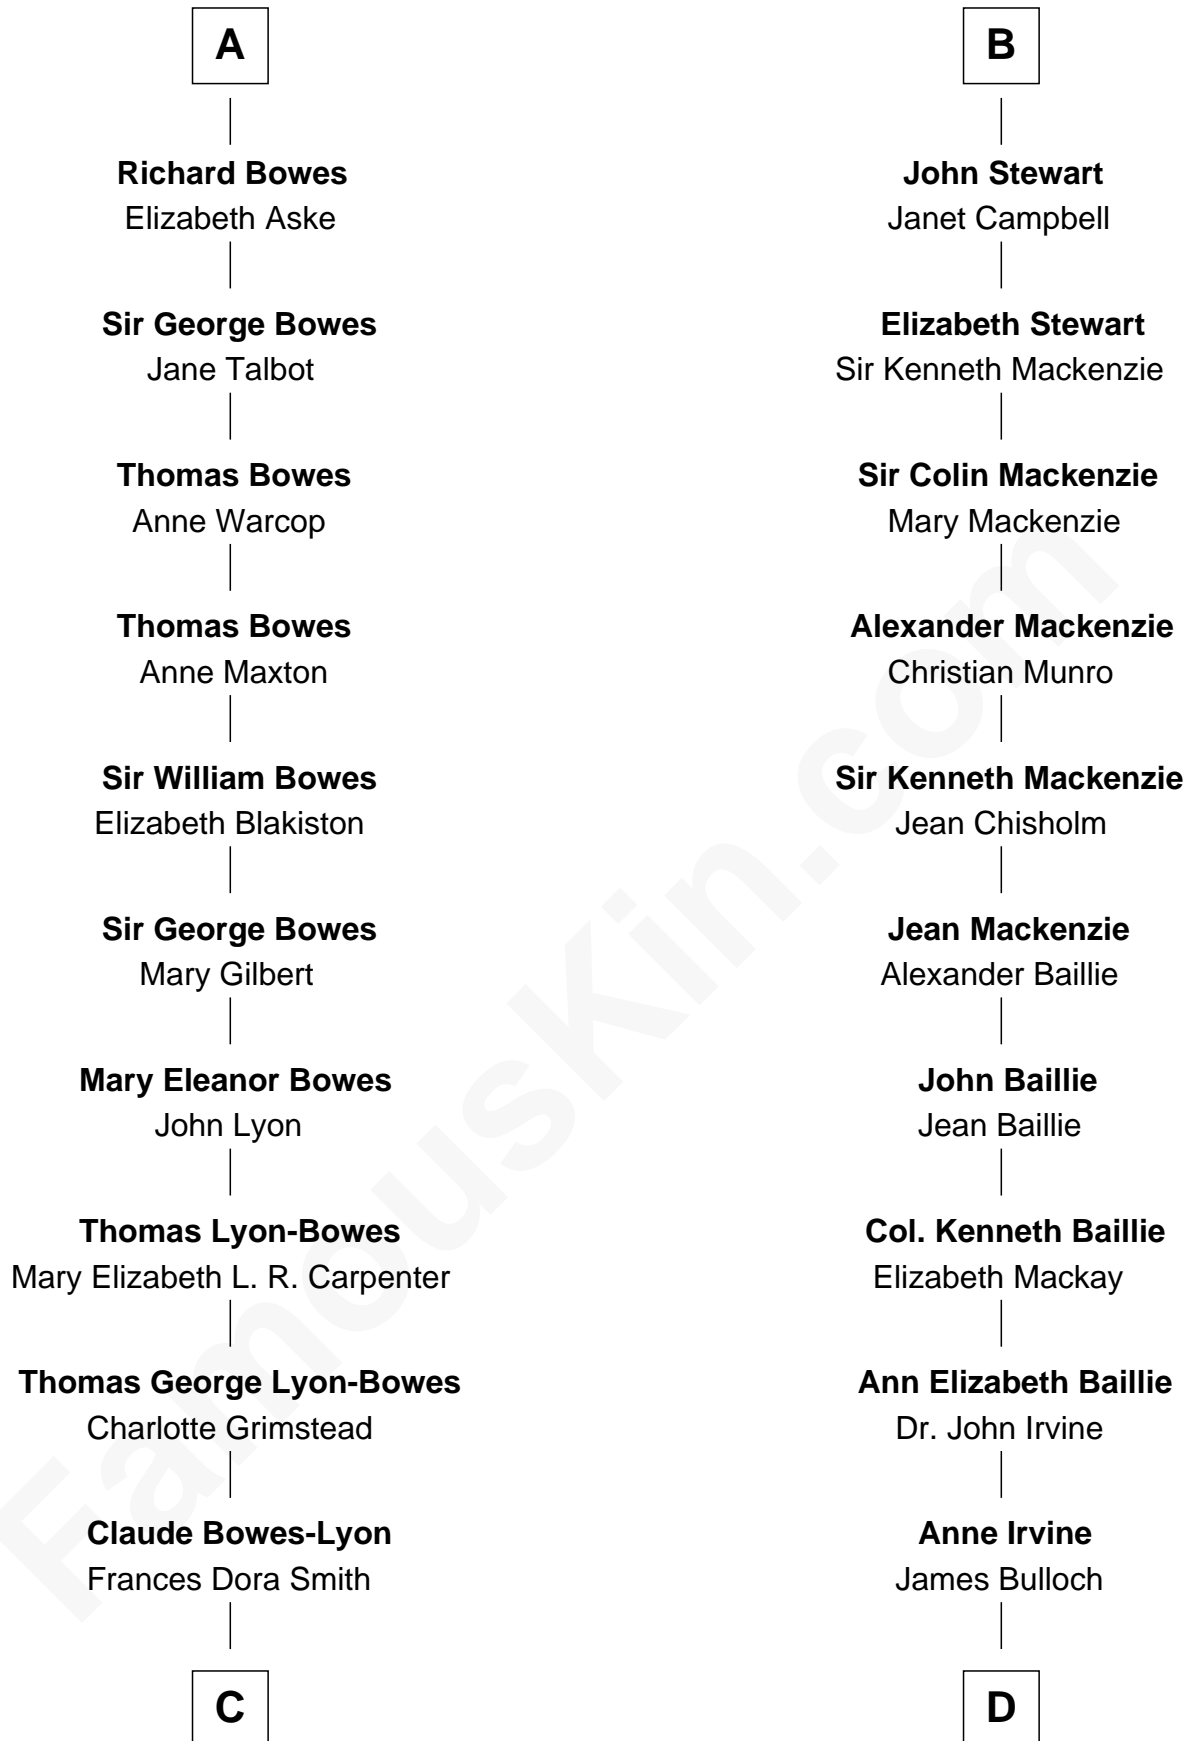

FamousKin.com Relationship Chart of

Queen Elizabeth II

Queen of the United Kingdom

19th cousin 1 time removed of

Eleanor Roosevelt

First Lady of President Franklin D. Roosevelt

C

Claude George Bowes-Lyon
Cecilia Nina Cavendish-Bentinck

Elizabeth Bowes-Lyon
George VI, King of the United Kingdom

Queen Elizabeth II
Queen of the United Kingdom

D

James Stephens Bulloch
Martha Stewart

Martha Bulloch
Theodore Roosevelt

Elliott Roosevelt
Anna Rebecca Hall

Eleanor Roosevelt
First Lady of Franklin Roosevelt

FamousKin.com