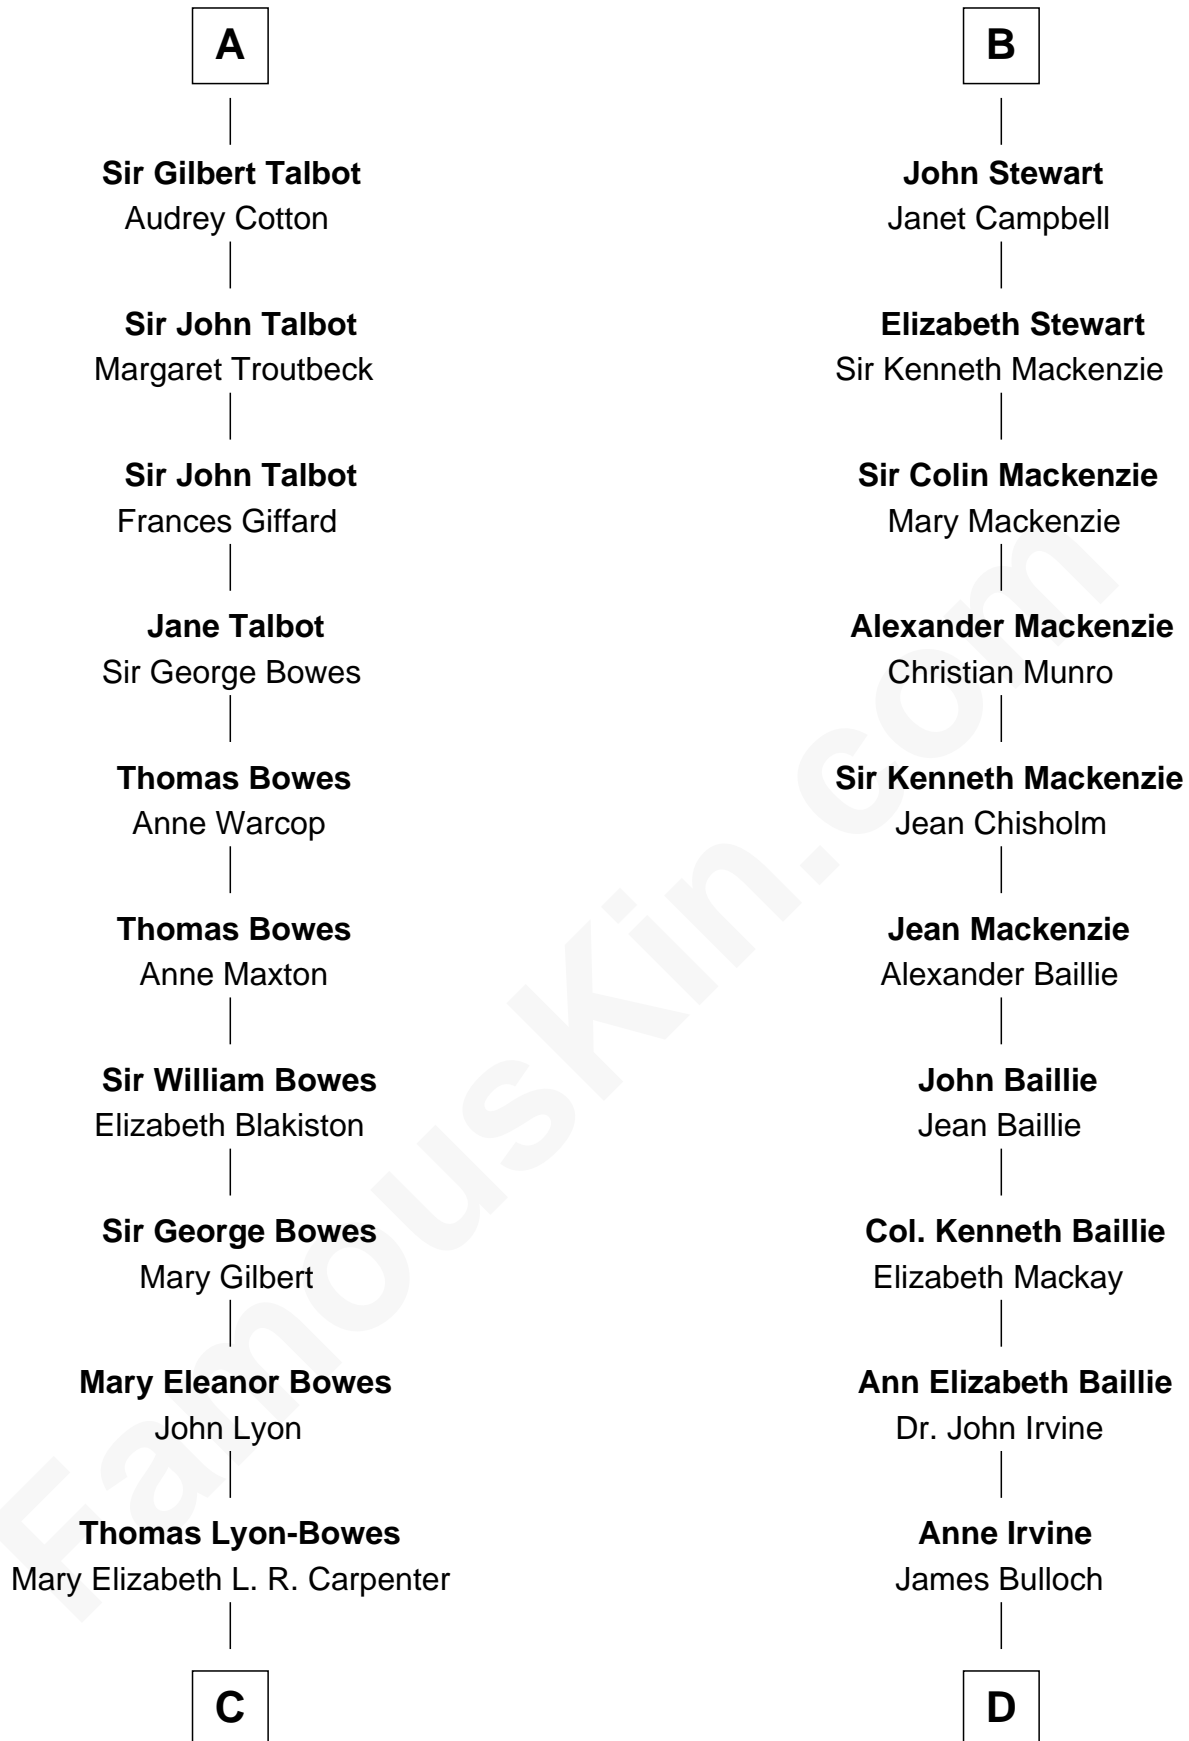

FamousKin.com Relationship Chart of

Queen Elizabeth II

Queen of the United Kingdom

20th cousin 1 time removed of

Eleanor Roosevelt

First Lady of President Franklin D. Roosevelt

Robert I, Count of Artois

Matilda of Brabant

George VI, King of the United Kingdom

Queen Elizabeth II

Queen of the United Kingdom

D

James Stephens Bulloch

Martha Stewart

Martha Bulloch

Theodore Roosevelt