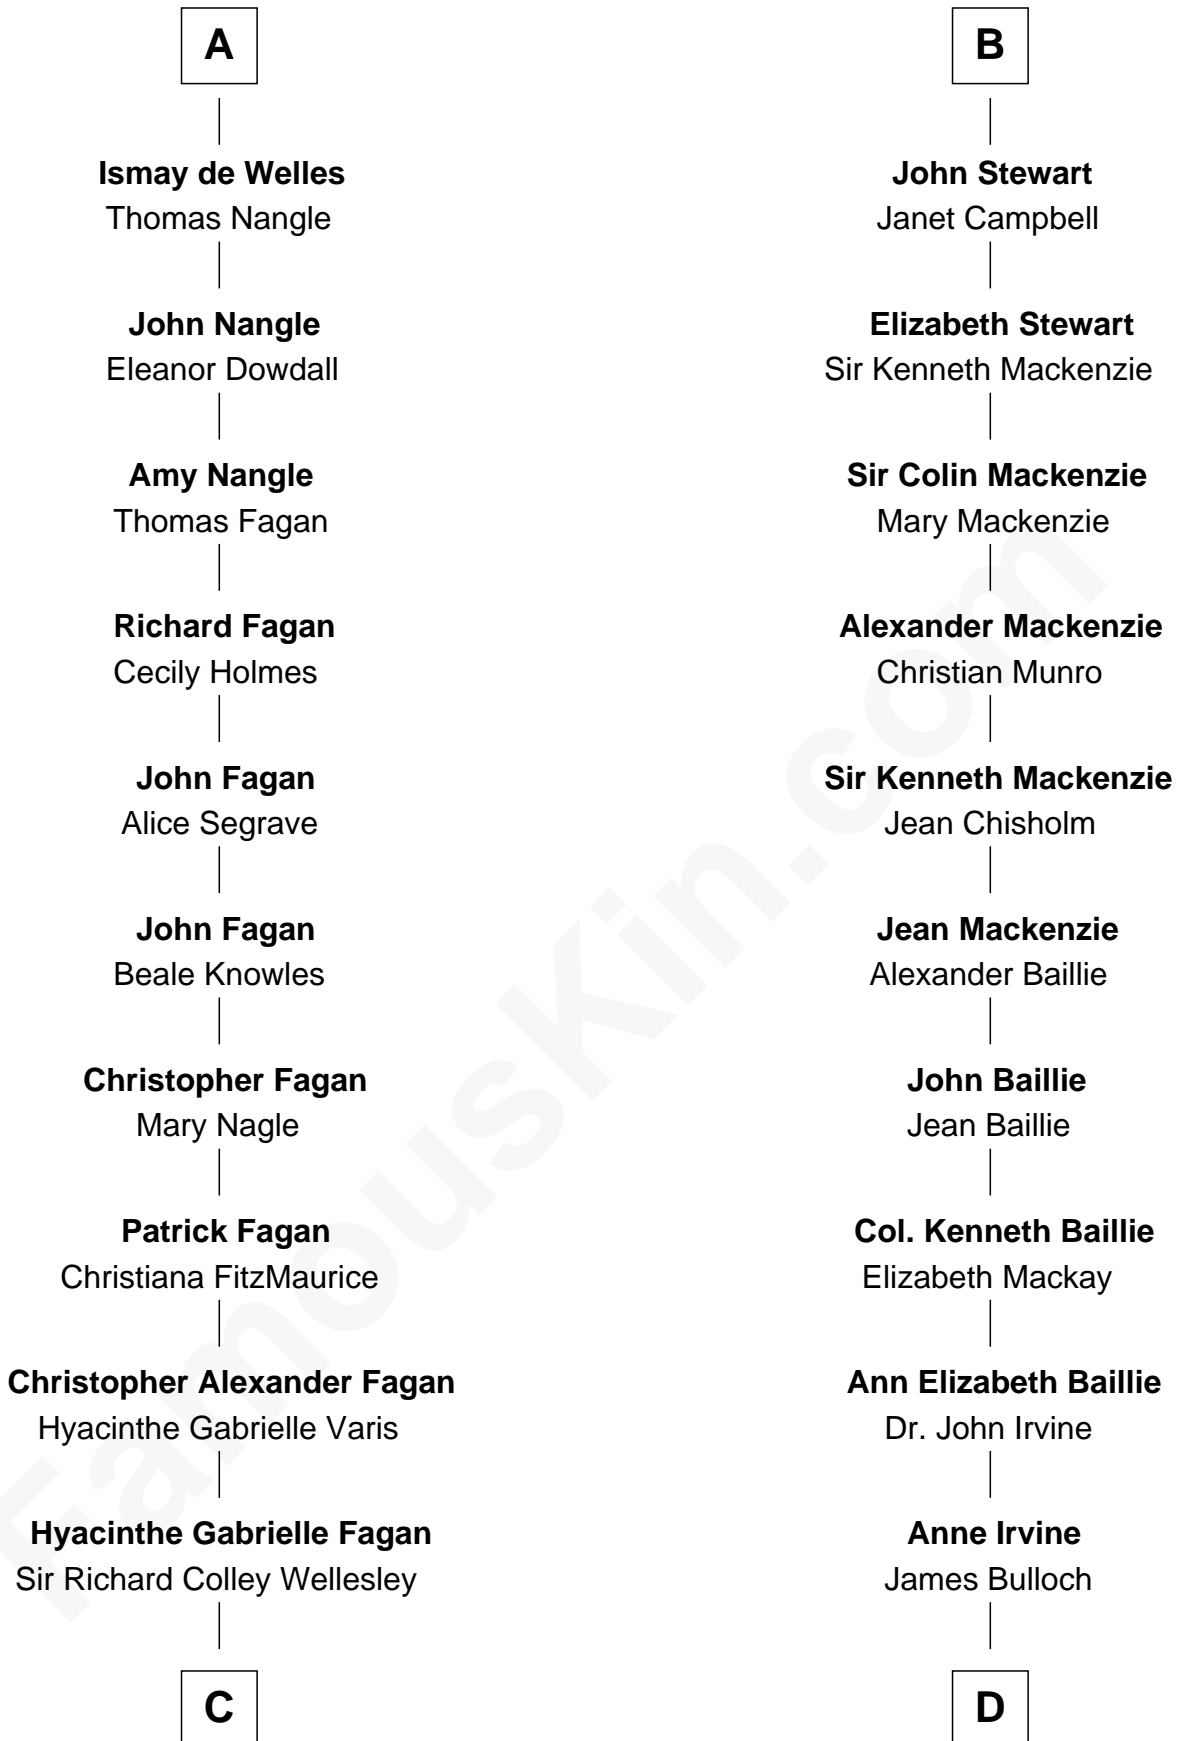

# FamousKin.com Relationship Chart of

**Queen Elizabeth II**

*Queen of the United Kingdom*

20th cousin 1 time removed of

**Eleanor Roosevelt**

*First Lady of President Franklin D. Roosevelt*

**C**

**Anne Wellesley**

Charles Augustus Cavendish-Bentinck

**Rev. Charles William Cavendish-Bentinck**

Caroline Louisa Burnaby

**Cecilia Nina Cavendish-Bentinck**

Claude George Bowes-Lyon

**Elizabeth Bowes-Lyon**

George VI, King of the United Kingdom

**Queen Elizabeth II**

*Queen of the United Kingdom*

**D**

**James Stephens Bulloch**

Martha Stewart

**Martha Bulloch**

Theodore Roosevelt

**Elliott Roosevelt**

Anna Rebecca Hall

**Eleanor Roosevelt**

*First Lady of Franklin Roosevelt*