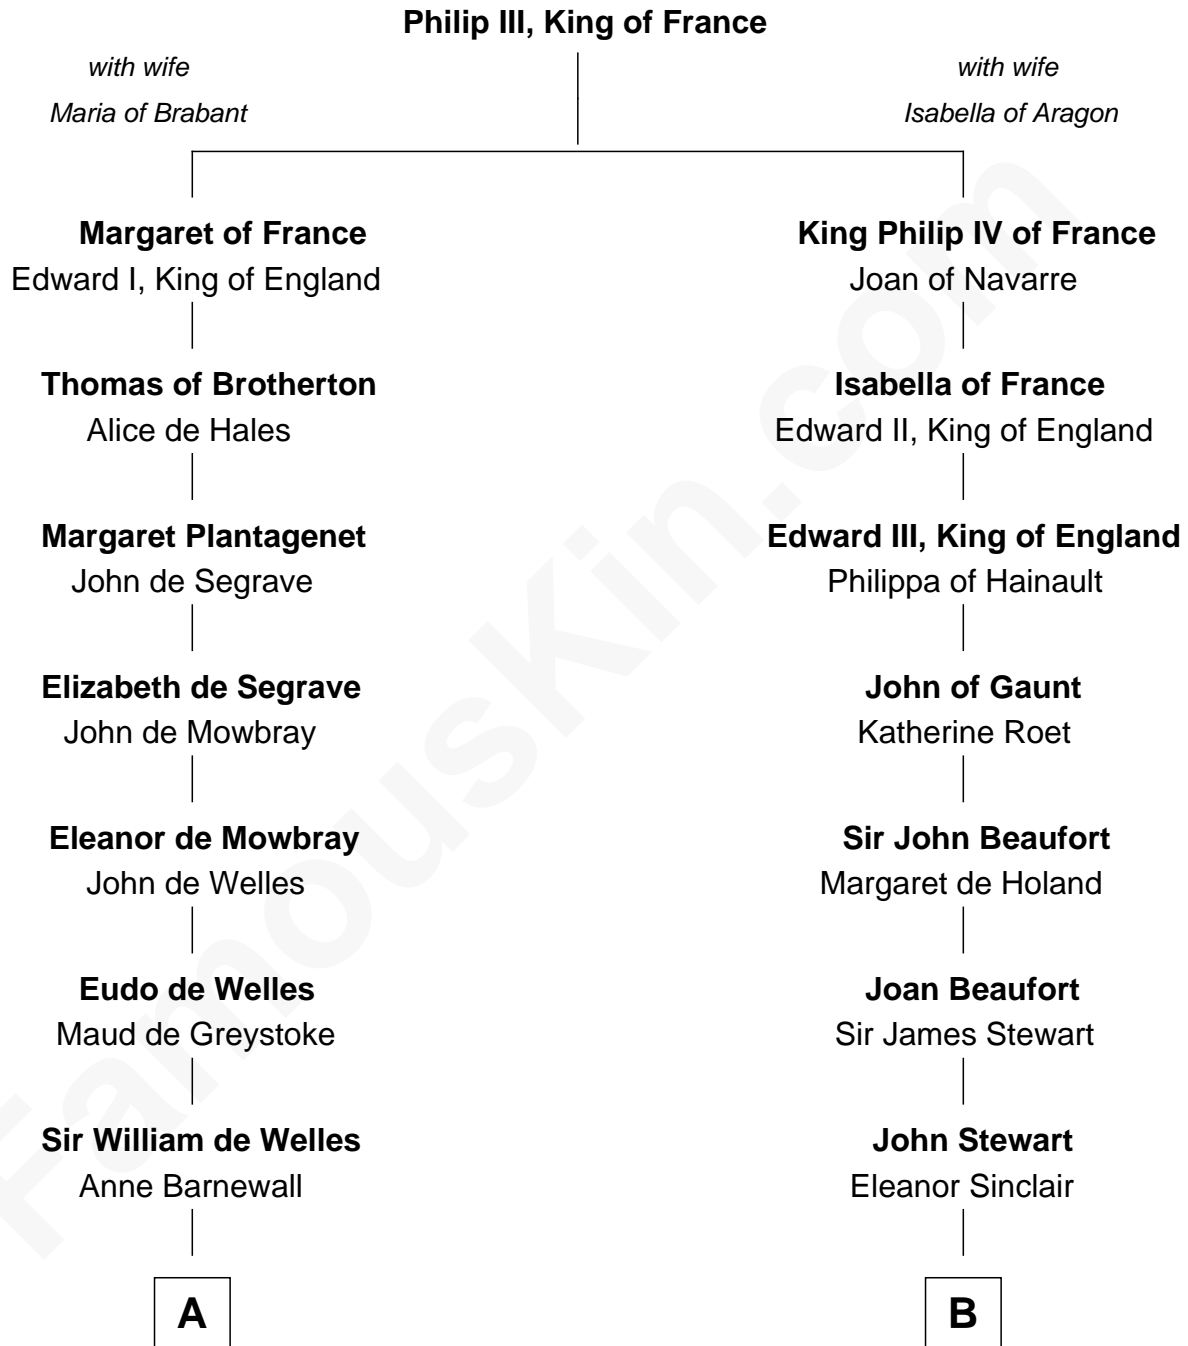

# FamousKin.com Relationship Chart of

**Queen Elizabeth II**

*Queen of the United Kingdom*

20th cousin 1 time removed of

**Eleanor Roosevelt**

*First Lady of President Franklin D. Roosevelt*

**C**

**Anne Wellesley**

Charles Augustus Cavendish-Bentinck

**Rev. Charles William Cavendish-Bentinck**

Caroline Louisa Burnaby

**Cecilia Nina Cavendish-Bentinck**

Claude George Bowes-Lyon

**Elizabeth Bowes-Lyon**

George VI, King of the United Kingdom

**Queen Elizabeth II**

*Queen of the United Kingdom*

**D**

**James Stephens Bulloch**

Martha Stewart

**Martha Bulloch**

Theodore Roosevelt

**Elliott Roosevelt**