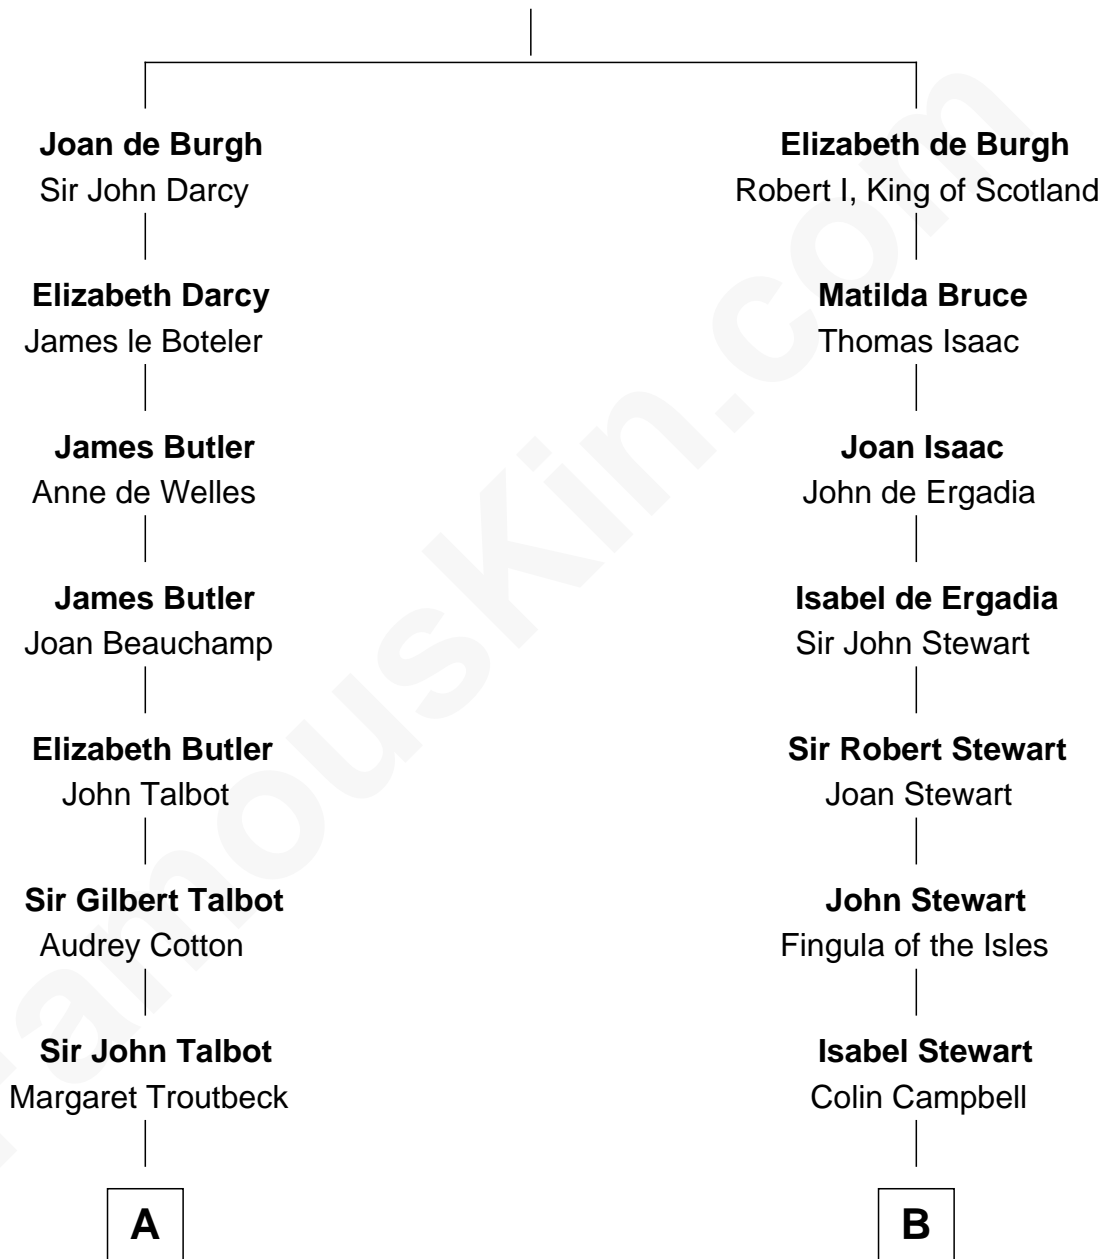

FamousKin.com Relationship Chart of

Queen Elizabeth II

Queen of the United Kingdom

19th cousin 2 times removed of

Eleanor Roosevelt

First Lady of President Franklin D. Roosevelt

Sir Richard de Burgh

Margaret - - - - -

C

Claude George Bowes-Lyon
Cecilia Nina Cavendish-Bentinck

Elizabeth Bowes-Lyon
George VI, King of the United Kingdom

Queen Elizabeth II
Queen of the United Kingdom

D

Anne Irvine
James Bulloch

James Stephens Bulloch
Martha Stewart

Martha Bulloch
Theodore Roosevelt

Elliott Roosevelt
Anna Rebecca Hall

Eleanor Roosevelt
First Lady of Franklin Roosevelt