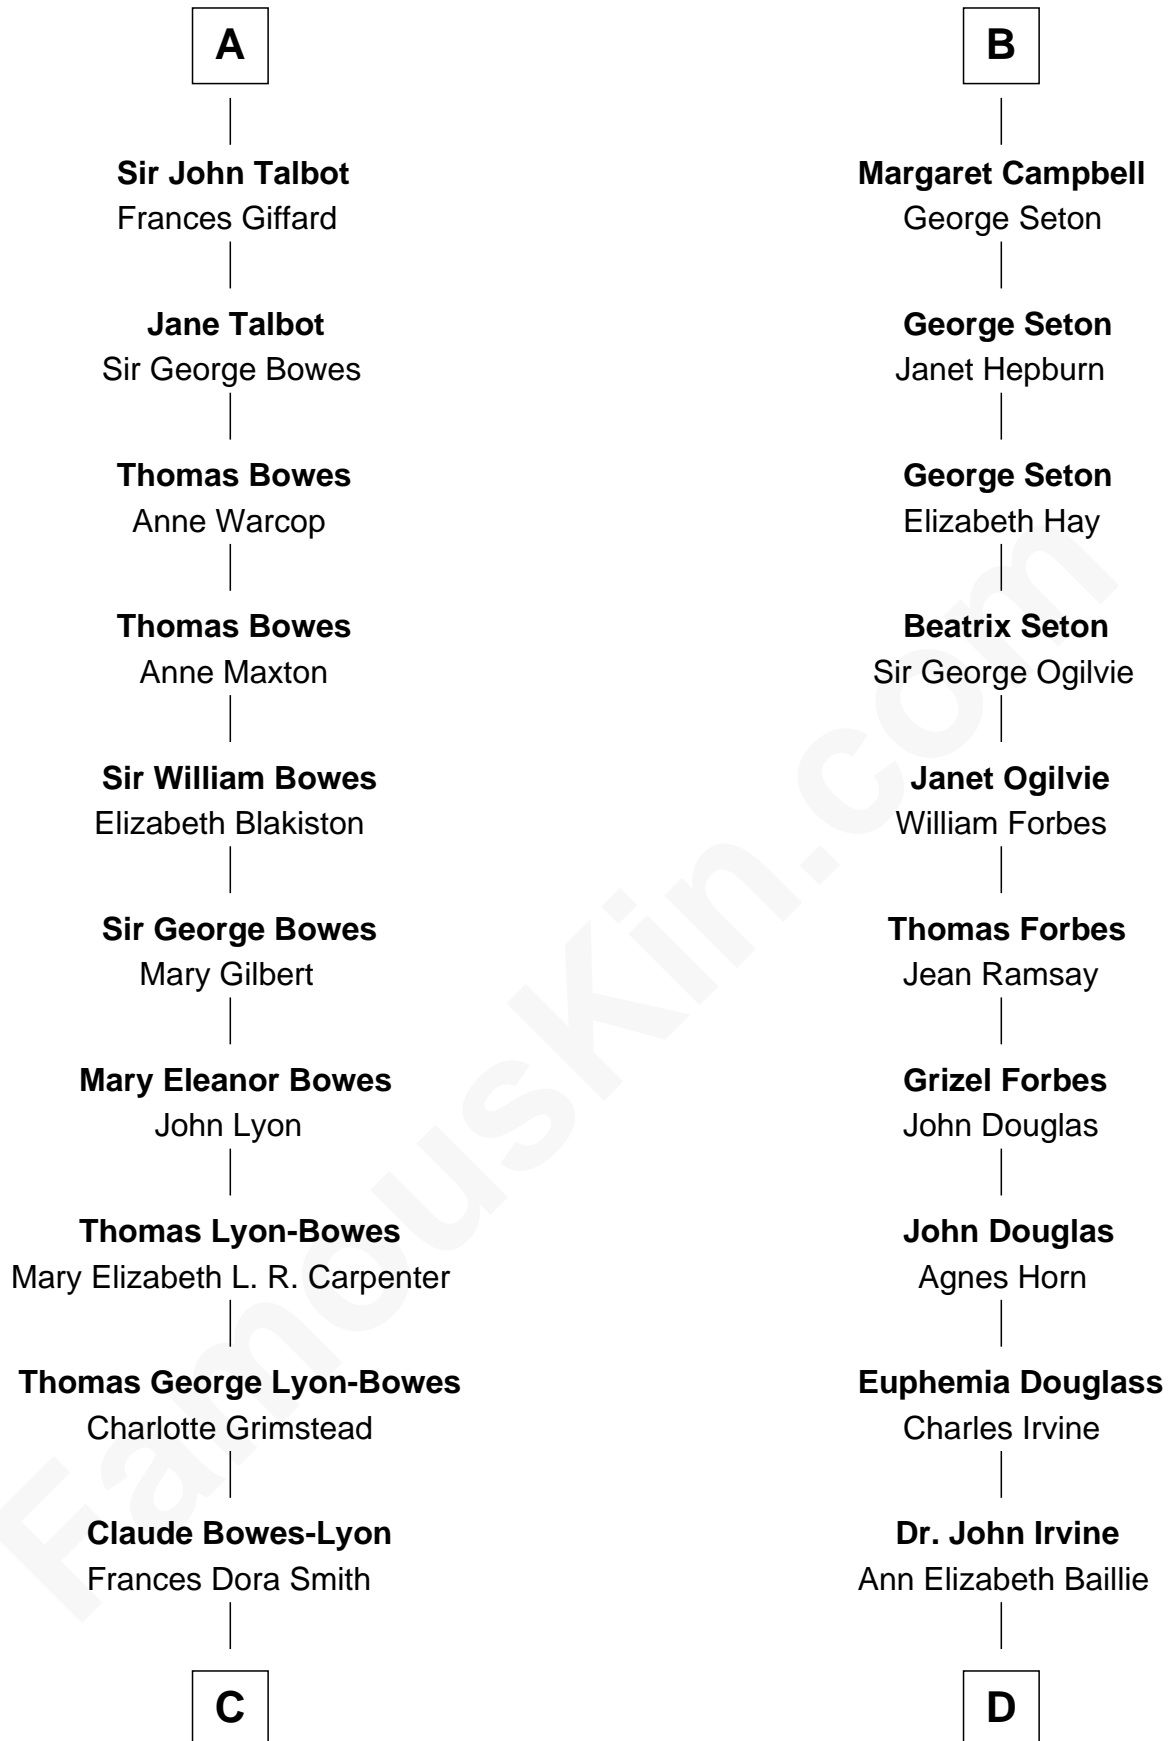

FamousKin.com Relationship Chart of

Queen Elizabeth II

Queen of the United Kingdom

19th cousin 2 times removed of

Eleanor Roosevelt

First Lady of President Franklin D. Roosevelt

Sir Richard de Burgh

Margaret - - - - -

C

Claude George Bowes-Lyon
Cecilia Nina Cavendish-Bentinck

Elizabeth Bowes-Lyon
George VI, King of the United Kingdom

Queen Elizabeth II
Queen of the United Kingdom

D

Anne Irvine
James Bulloch

James Stephens Bulloch
Martha Stewart

Martha Bulloch
Theodore Roosevelt

Elliott Roosevelt
Anna Rebecca Hall

Eleanor Roosevelt
First Lady of Franklin Roosevelt