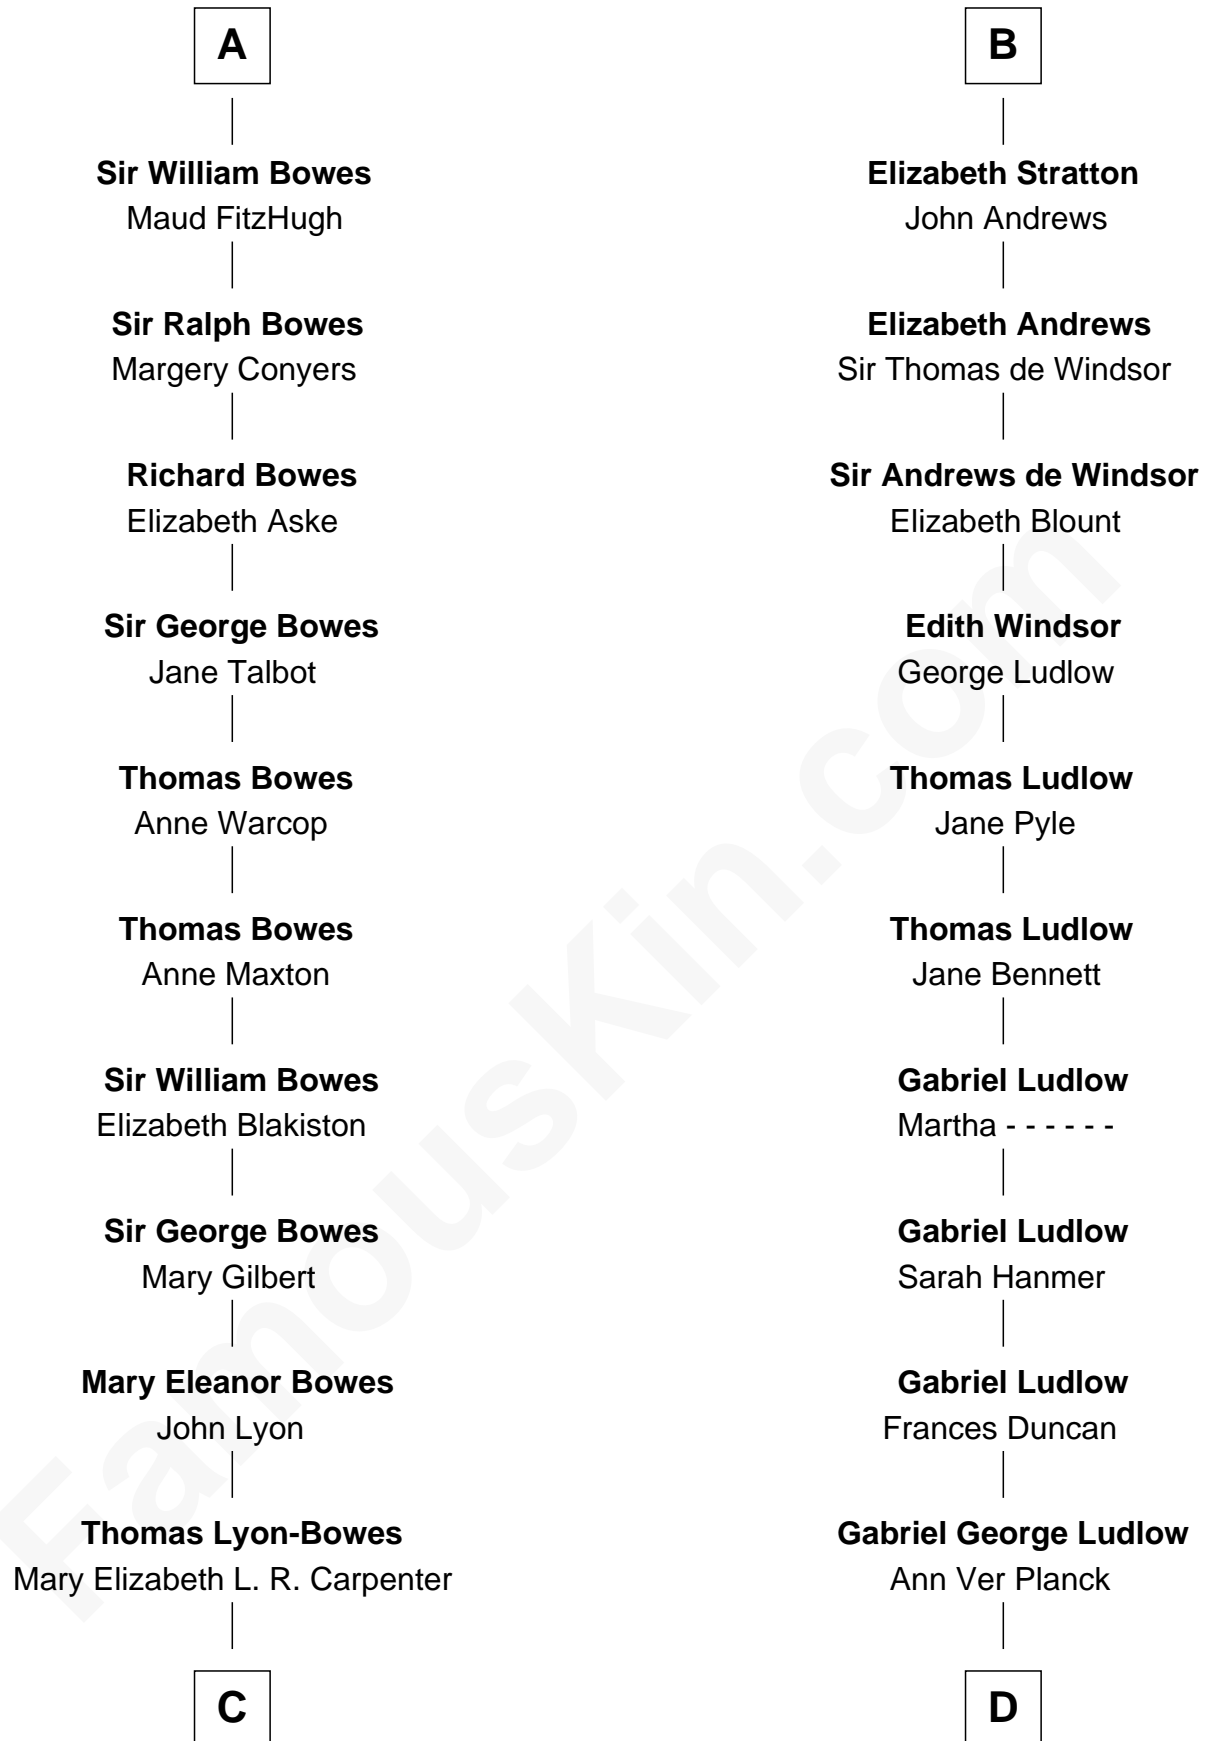

FamousKin.com Relationship Chart of

Queen Elizabeth II

Queen of the United Kingdom

21st cousin of

Eleanor Roosevelt

First Lady of President Franklin D. Roosevelt

C

Thomas George Lyon-Bowes

Charlotte Grimstead

Claude Bowes-Lyon

Frances Dora Smith

Claude George Bowes-Lyon

Cecilia Nina Cavendish-Bentinck

Elizabeth Bowes-Lyon

George VI, King of the United Kingdom

Queen Elizabeth II

Queen of the United Kingdom

D

Gabriel Ver Planck Ludlow

Elizabeth A. Hunter

Dr. Edward Hunter Ludlow

Elizabeth Livingston

Mary Livingston Ludlow

Valentine Gill Hall