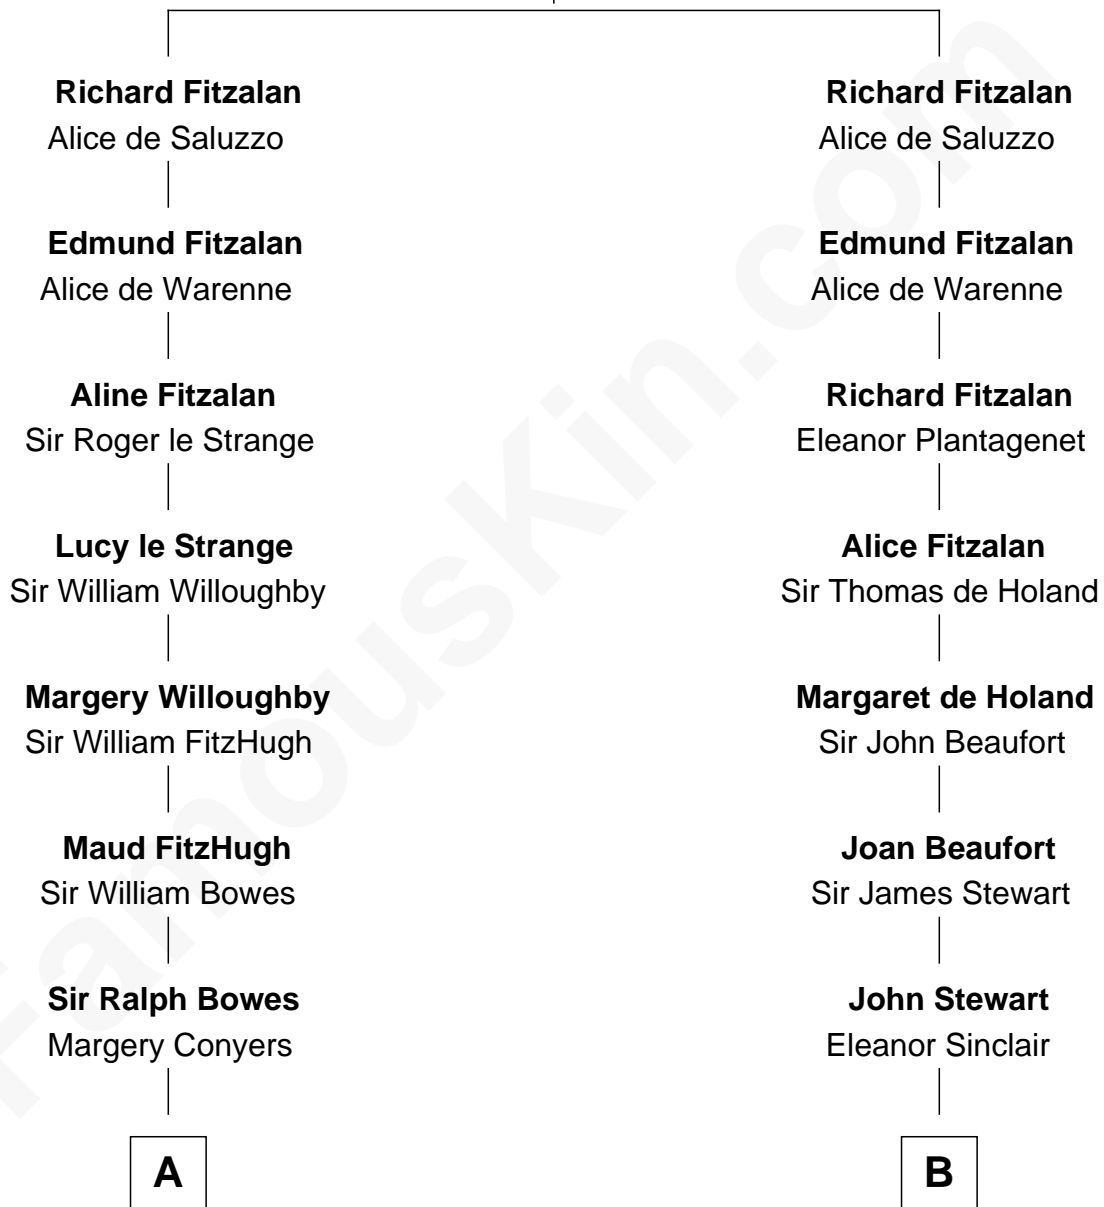

FamousKin.com Relationship Chart of

Queen Elizabeth II

Queen of the United Kingdom

19th cousin 1 time removed of

Eleanor Roosevelt

First Lady of President Franklin D. Roosevelt

John Fitzalan
Isabel de Mortimer

C

Claude George Bowes-Lyon
Cecilia Nina Cavendish-Bentinck

Elizabeth Bowes-Lyon
George VI, King of the United Kingdom

Queen Elizabeth II
Queen of the United Kingdom

D

James Stephens Bulloch
Martha Stewart

Martha Bulloch
Theodore Roosevelt

Elliott Roosevelt
Anna Rebecca Hall

Eleanor Roosevelt
First Lady of Franklin Roosevelt

FamousKin.com