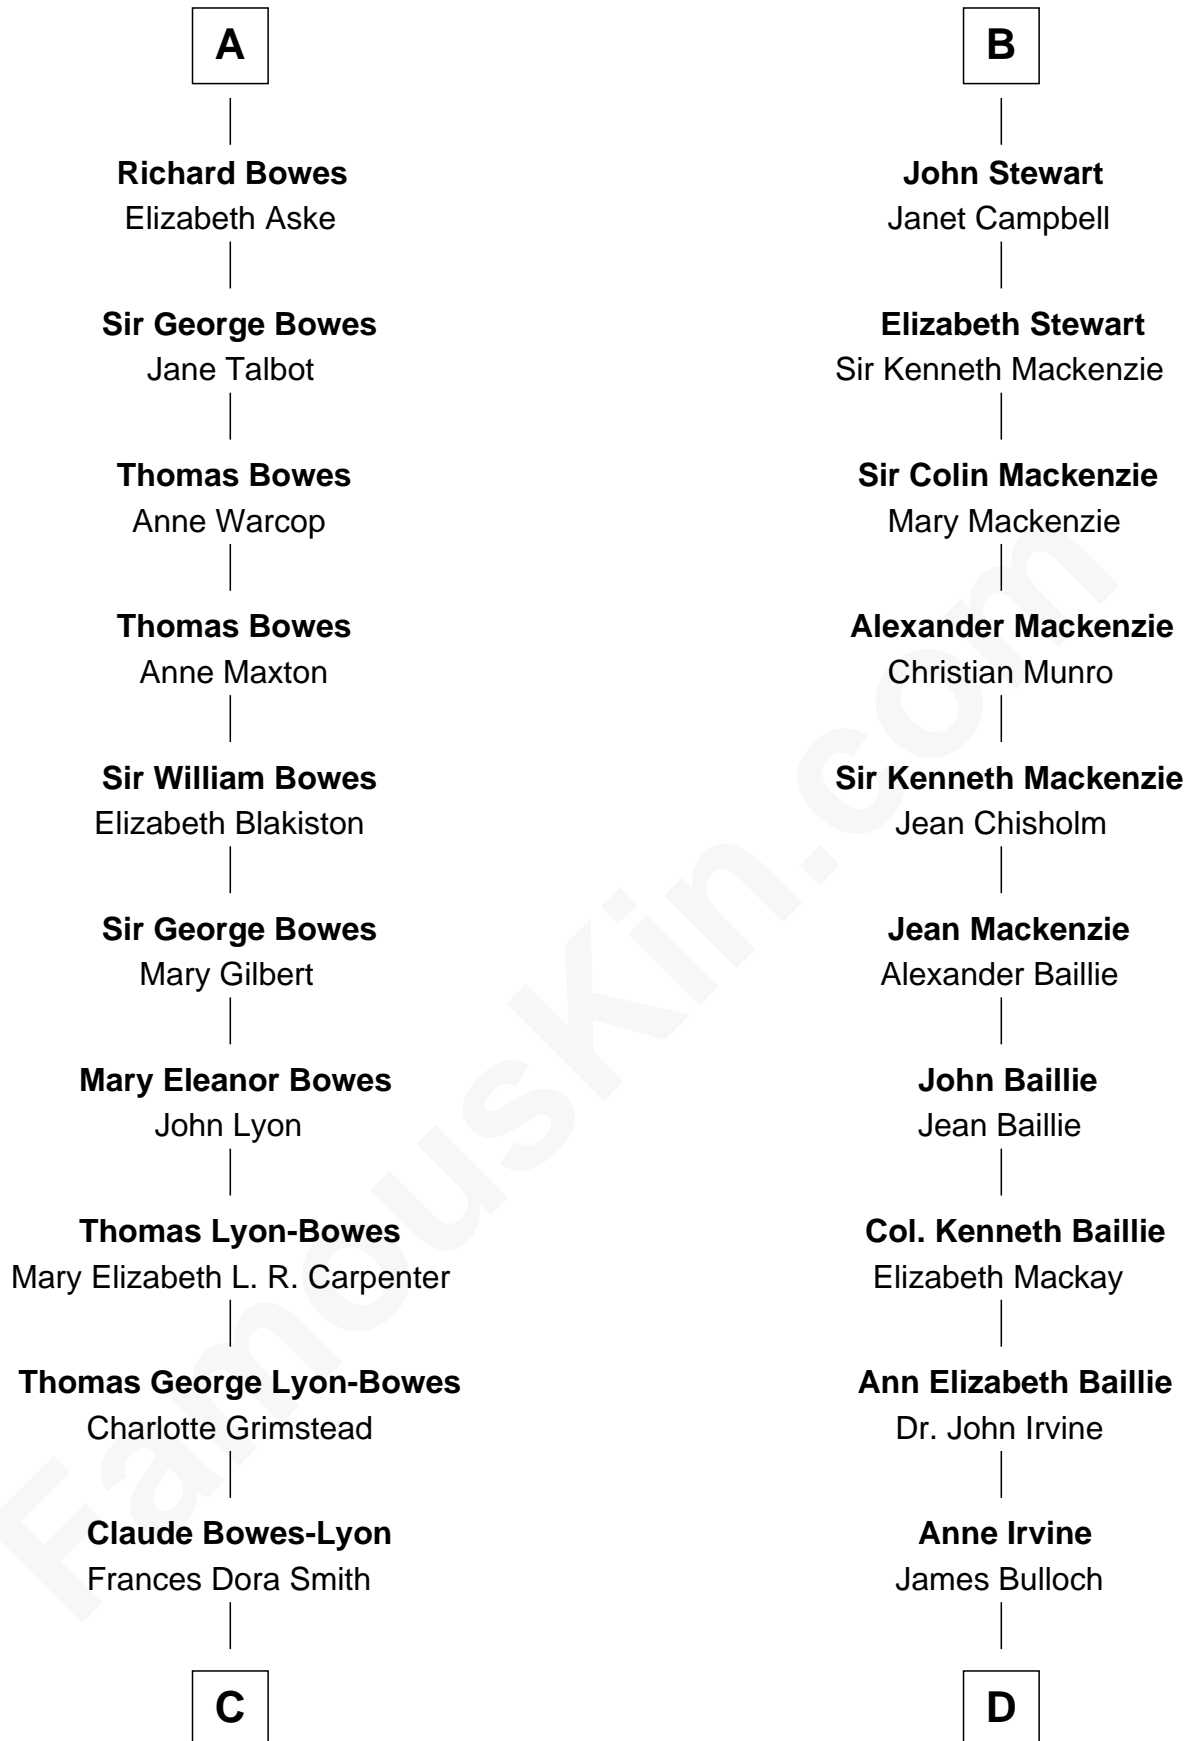

FamousKin.com Relationship Chart of

Queen Elizabeth II

Queen of the United Kingdom

19th cousin 1 time removed of

Eleanor Roosevelt

First Lady of President Franklin D. Roosevelt

John Fitzalan
Isabel de Mortimer

C

Claude George Bowes-Lyon
Cecilia Nina Cavendish-Bentinck

Elizabeth Bowes-Lyon
George VI, King of the United Kingdom

Queen Elizabeth II
Queen of the United Kingdom

D

James Stephens Bulloch
Martha Stewart

Martha Bulloch
Theodore Roosevelt