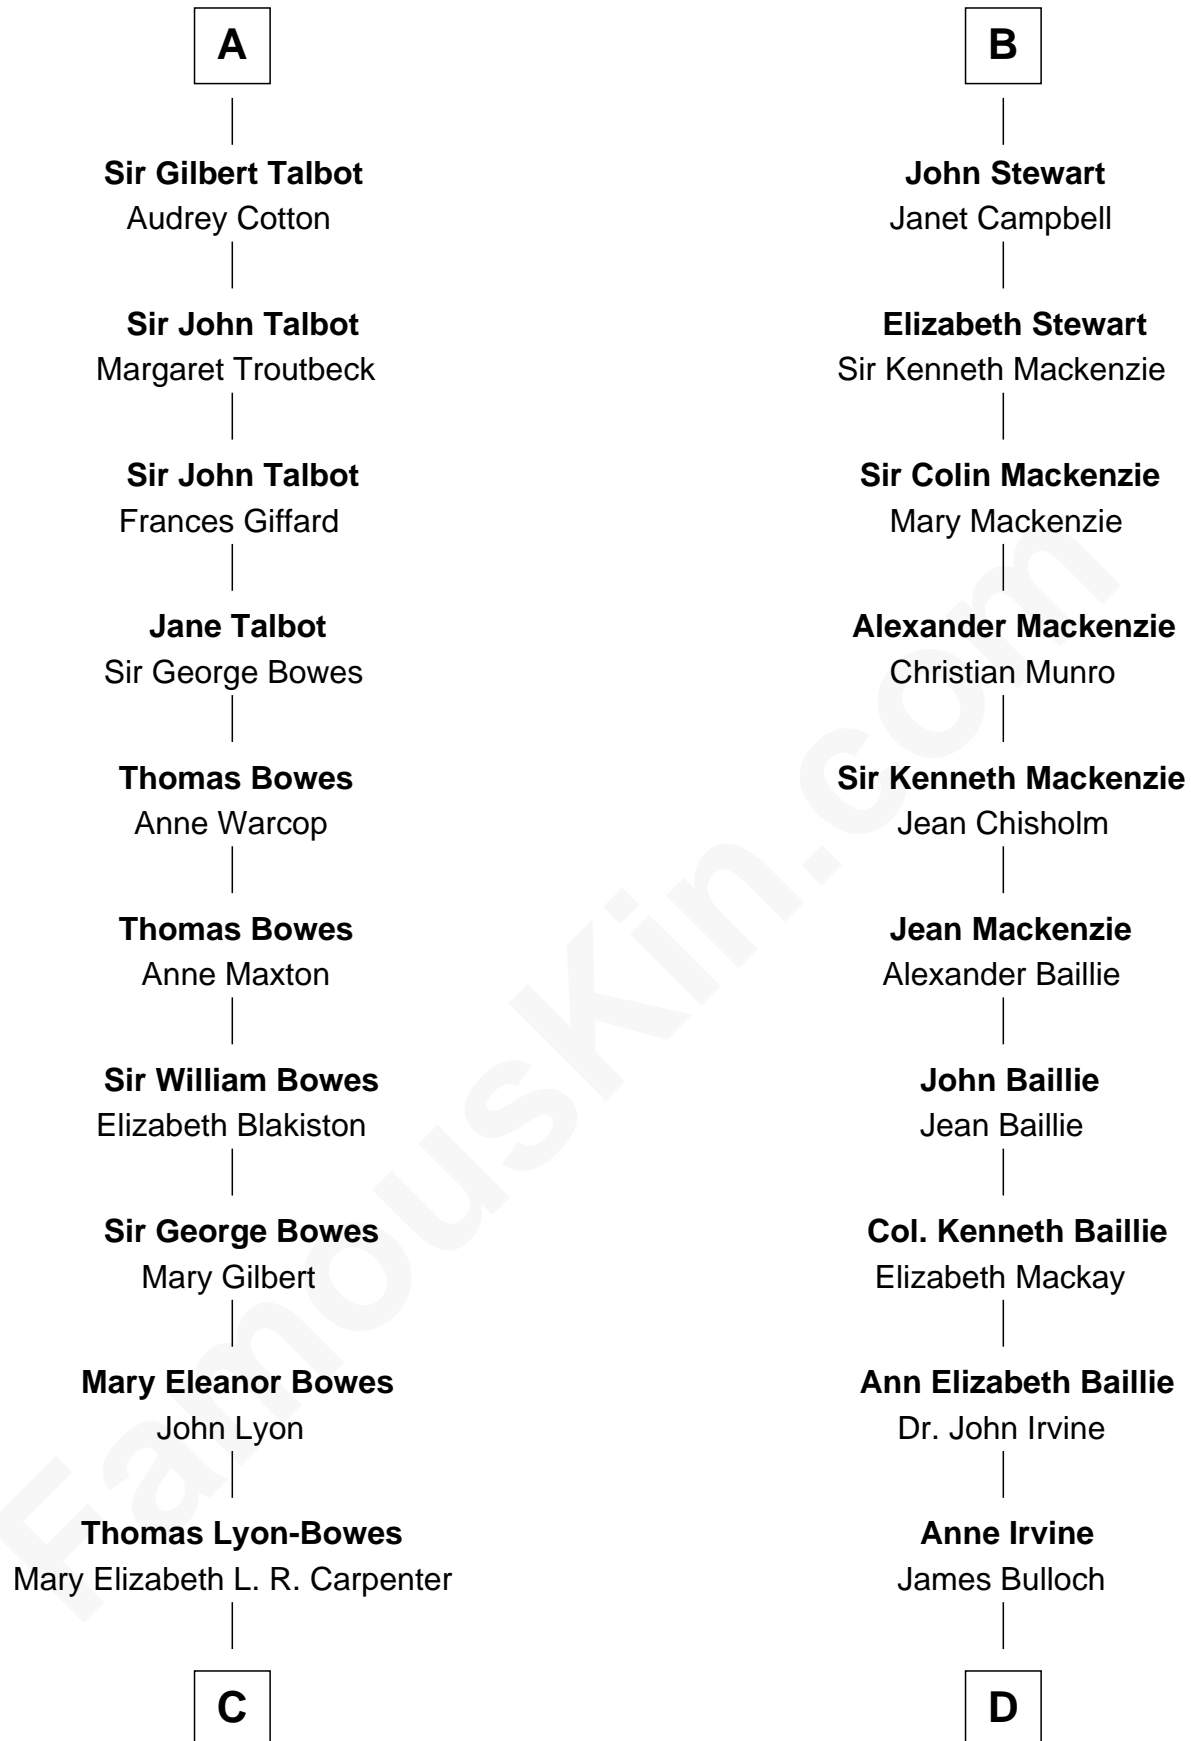

FamousKin.com Relationship Chart of

Queen Elizabeth II

Queen of the United Kingdom

19th cousin 2 times removed of

Theodore Roosevelt

26th U.S. President

C

Thomas George Lyon-Bowes

Charlotte Grimstead

Claude Bowes-Lyon

Frances Dora Smith

Claude George Bowes-Lyon

Cecilia Nina Cavendish-Bentinck

Elizabeth Bowes-Lyon

George VI, King of the United Kingdom

Queen Elizabeth II

Queen of the United Kingdom

D

James Stephens Bulloch

Martha Stewart

Martha Bulloch

Theodore Roosevelt

Theodore Roosevelt

26th U.S. President