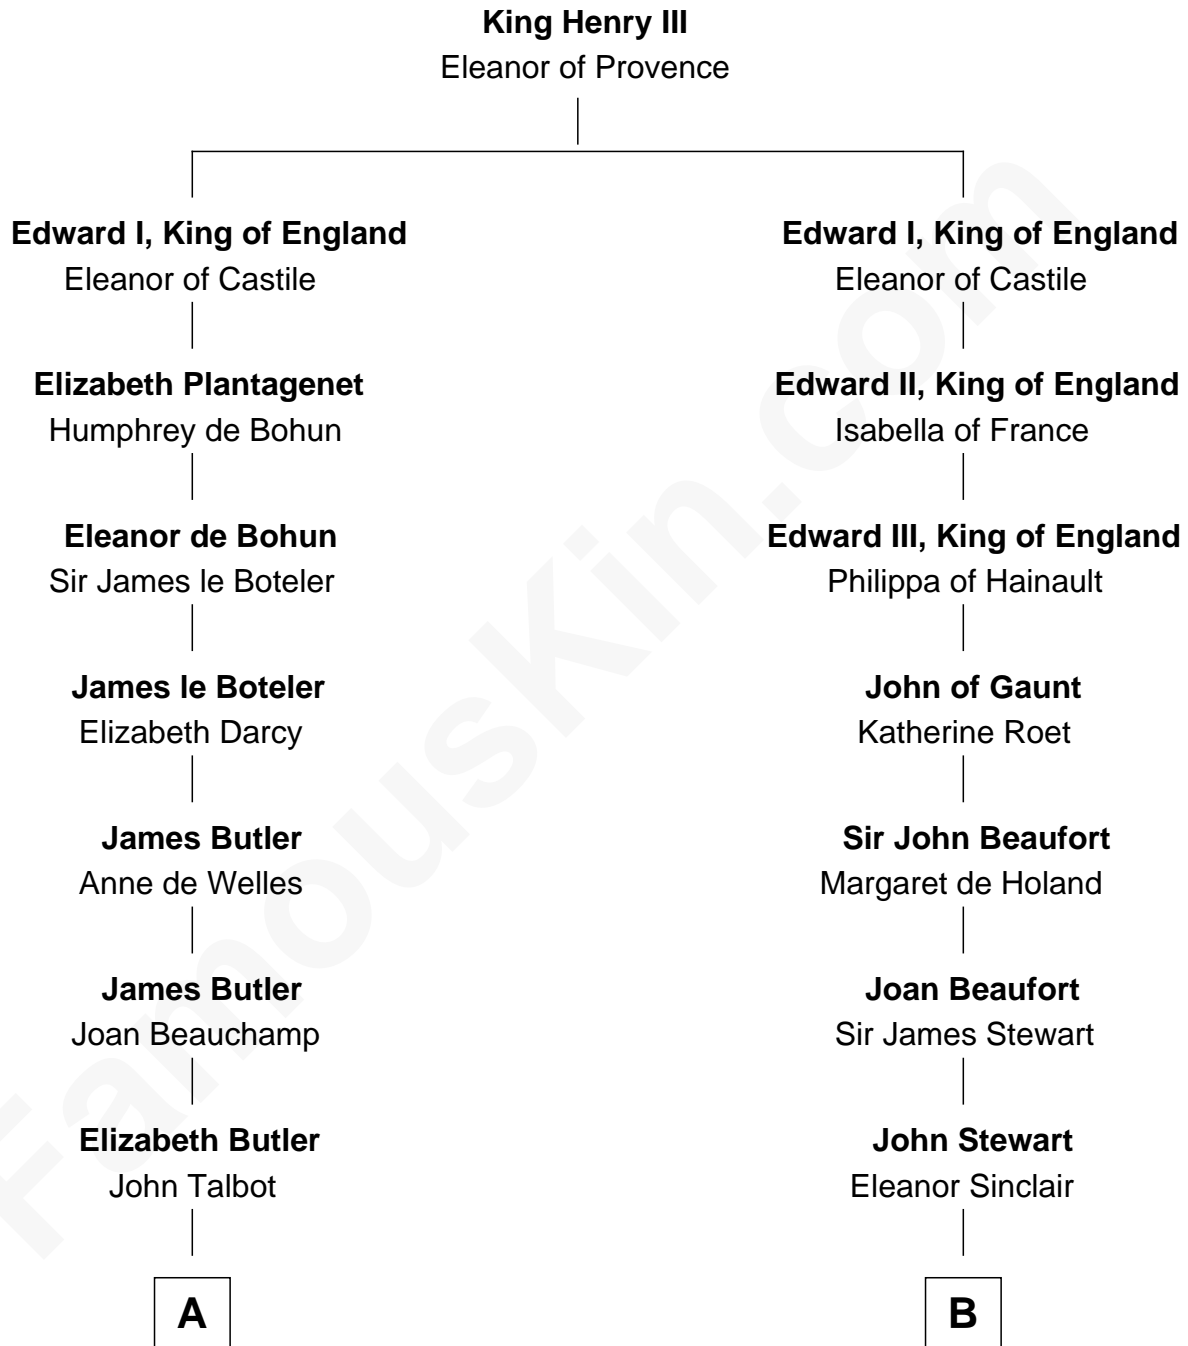

FamousKin.com Relationship Chart of

Queen Elizabeth II

Queen of the United Kingdom

19th cousin 2 times removed of

Theodore Roosevelt

26th U.S. President

C

Thomas George Lyon-Bowes

Charlotte Grimstead

Claude Bowes-Lyon

Frances Dora Smith

Claude George Bowes-Lyon

Cecilia Nina Cavendish-Bentinck

Elizabeth Bowes-Lyon

George VI, King of the United Kingdom

Queen Elizabeth II

Queen of the United Kingdom

D

James Stephens Bulloch

Martha Stewart

Martha Bulloch

Theodore Roosevelt

Theodore Roosevelt

26th U.S. President