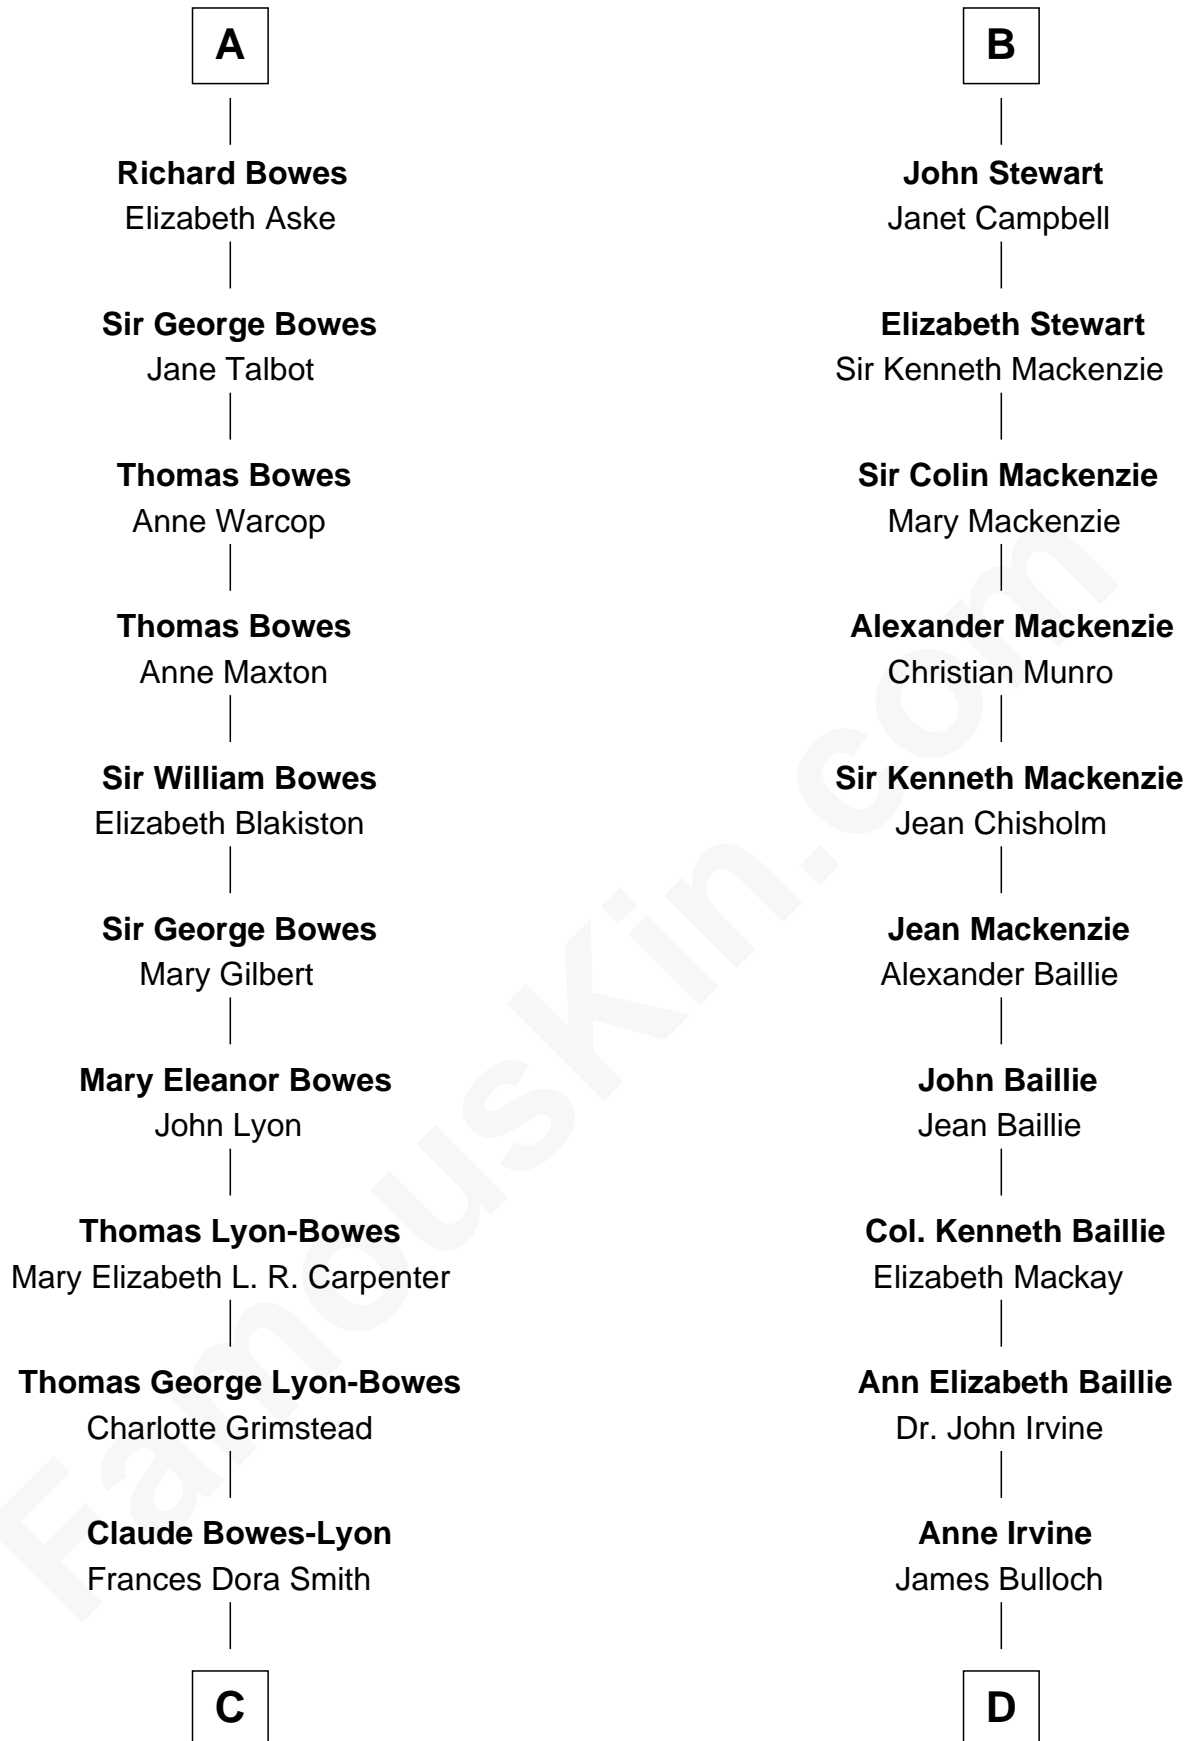

FamousKin.com Relationship Chart of

Queen Elizabeth II

Queen of the United Kingdom

19th cousin of

Theodore Roosevelt

26th U.S. President

William de Beauchamp

Maud FitzJohn

C

Claude George Bowes-Lyon
Cecilia Nina Cavendish-Bentinck

Elizabeth Bowes-Lyon
George VI, King of the United Kingdom

Queen Elizabeth II
Queen of the United Kingdom

D

James Stephens Bulloch
Martha Stewart

Martha Bulloch
Theodore Roosevelt

Theodore Roosevelt
26th U.S. President

FamousKin.com