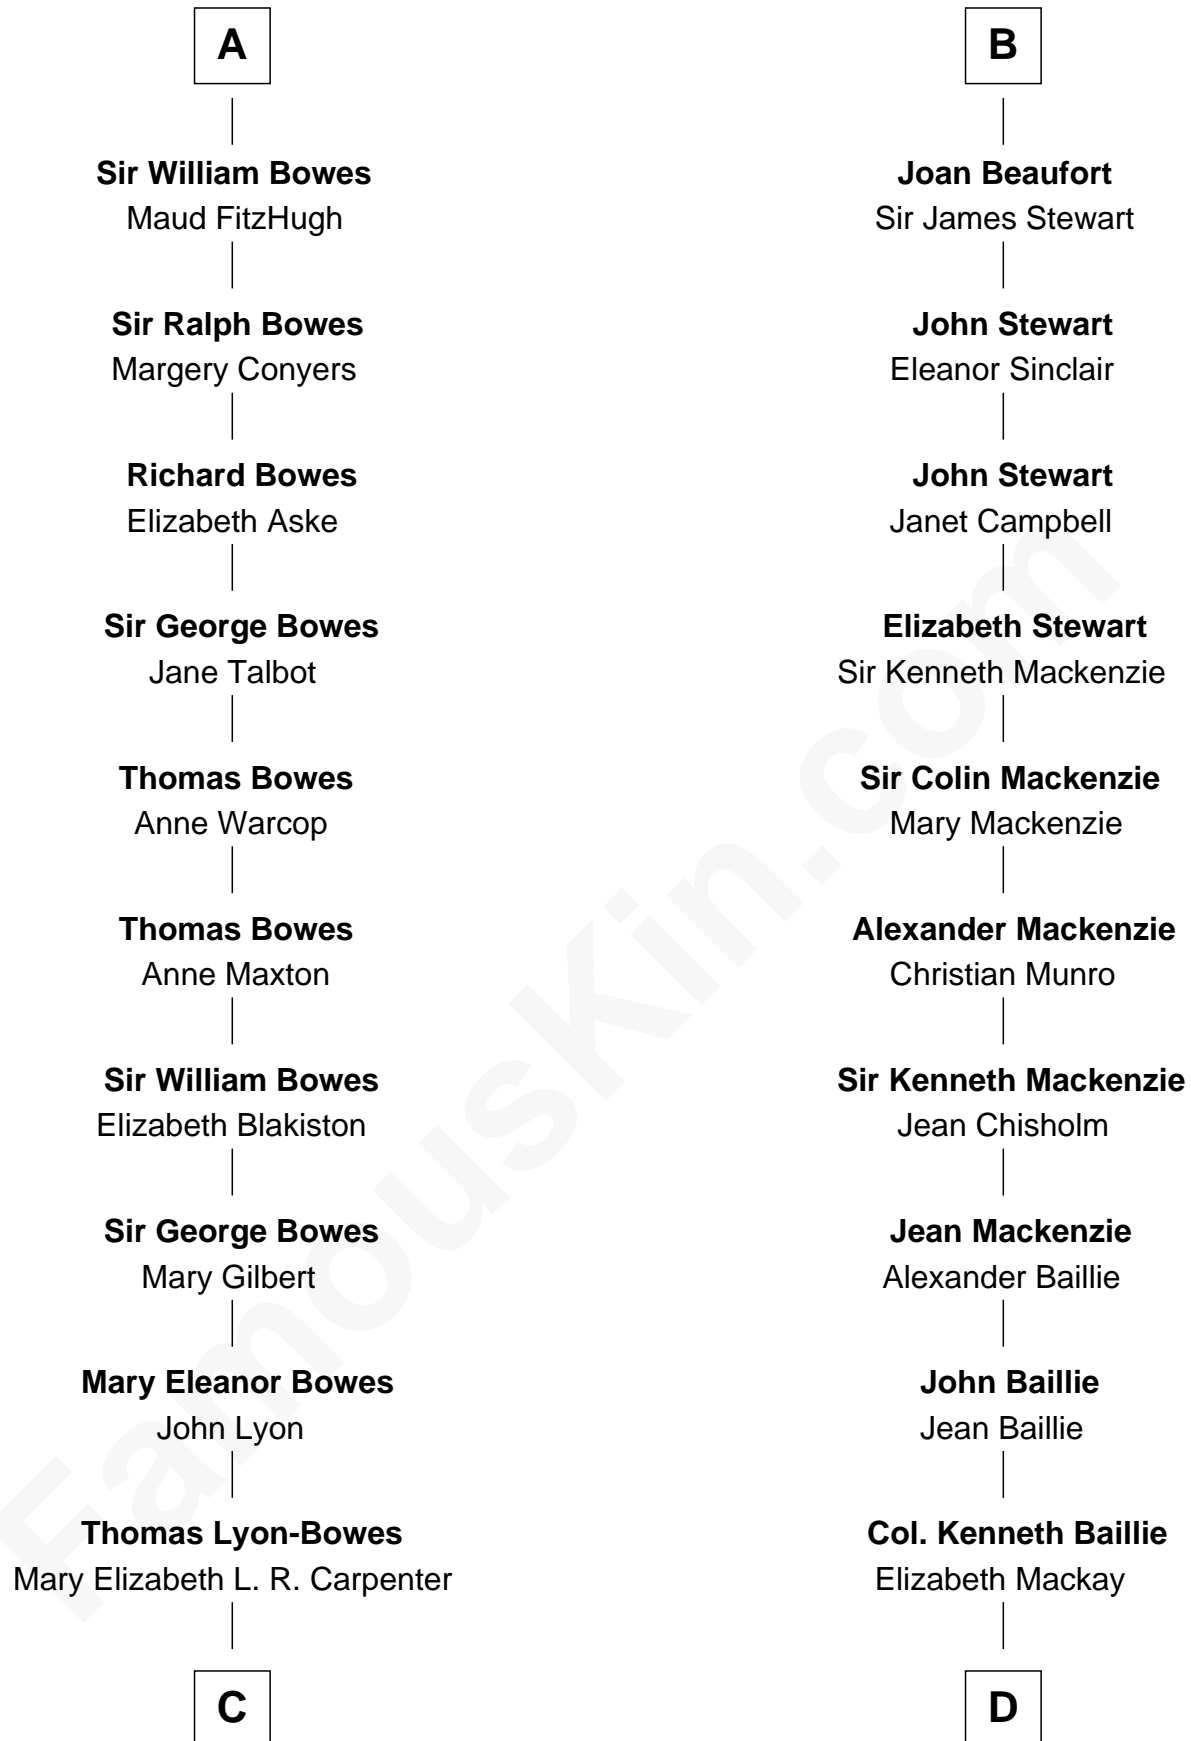

# FamousKin.com Relationship Chart of

**Queen Elizabeth II**

*Queen of the United Kingdom*

21st cousin of

**Theodore Roosevelt**

*26th U.S. President*

**Sir Roger de Quincy**

*Helen of Galloway*

**C**

**Thomas George Lyon-Bowes**

Charlotte Grimstead

**Claude Bowes-Lyon**

Frances Dora Smith

**Claude George Bowes-Lyon**

Cecilia Nina Cavendish-Bentinck

**Elizabeth Bowes-Lyon**

George VI, King of the United Kingdom

**Queen Elizabeth II**

*Queen of the United Kingdom*

**D**

**Ann Elizabeth Baillie**

Dr. John Irvine

**Anne Irvine**

James Bulloch

**James Stephens Bulloch**

Martha Stewart

**Martha Bulloch**

Theodore Roosevelt

**Theodore Roosevelt**

*26th U.S. President*