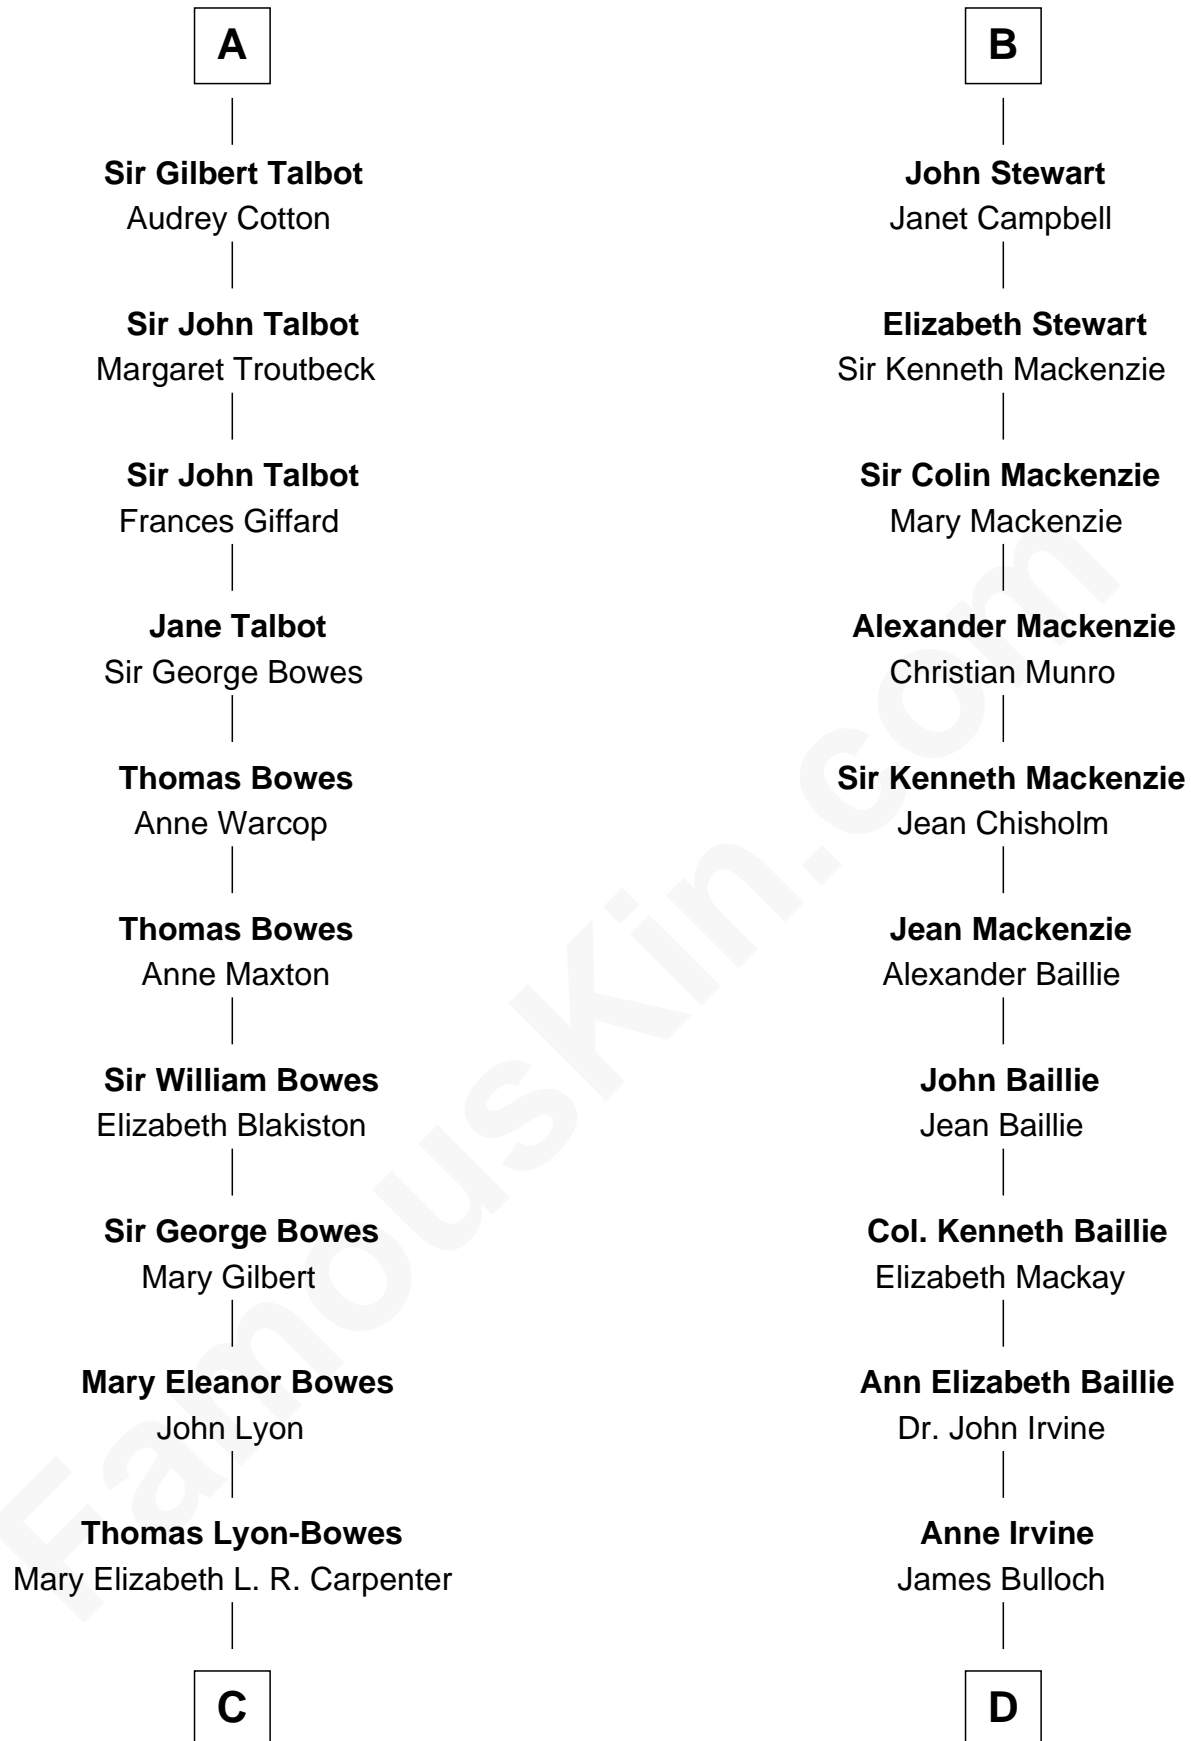

# FamousKin.com Relationship Chart of

**Queen Elizabeth II**

*Queen of the United Kingdom*

19th cousin 2 times removed of

**Theodore Roosevelt**

*26th U.S. President*

**Robert I, Count of Artois**

Matilda of Brabant

**C**

**Thomas George Lyon-Bowes**

Charlotte Grimstead

**Claude Bowes-Lyon**

Frances Dora Smith

**Claude George Bowes-Lyon**

Cecilia Nina Cavendish-Bentinck

**Elizabeth Bowes-Lyon**

George VI, King of the United Kingdom

**Queen Elizabeth II**

*Queen of the United Kingdom*

**D**

**James Stephens Bulloch**

Martha Stewart

**Martha Bulloch**

Theodore Roosevelt

**Theodore Roosevelt**

*26th U.S. President*