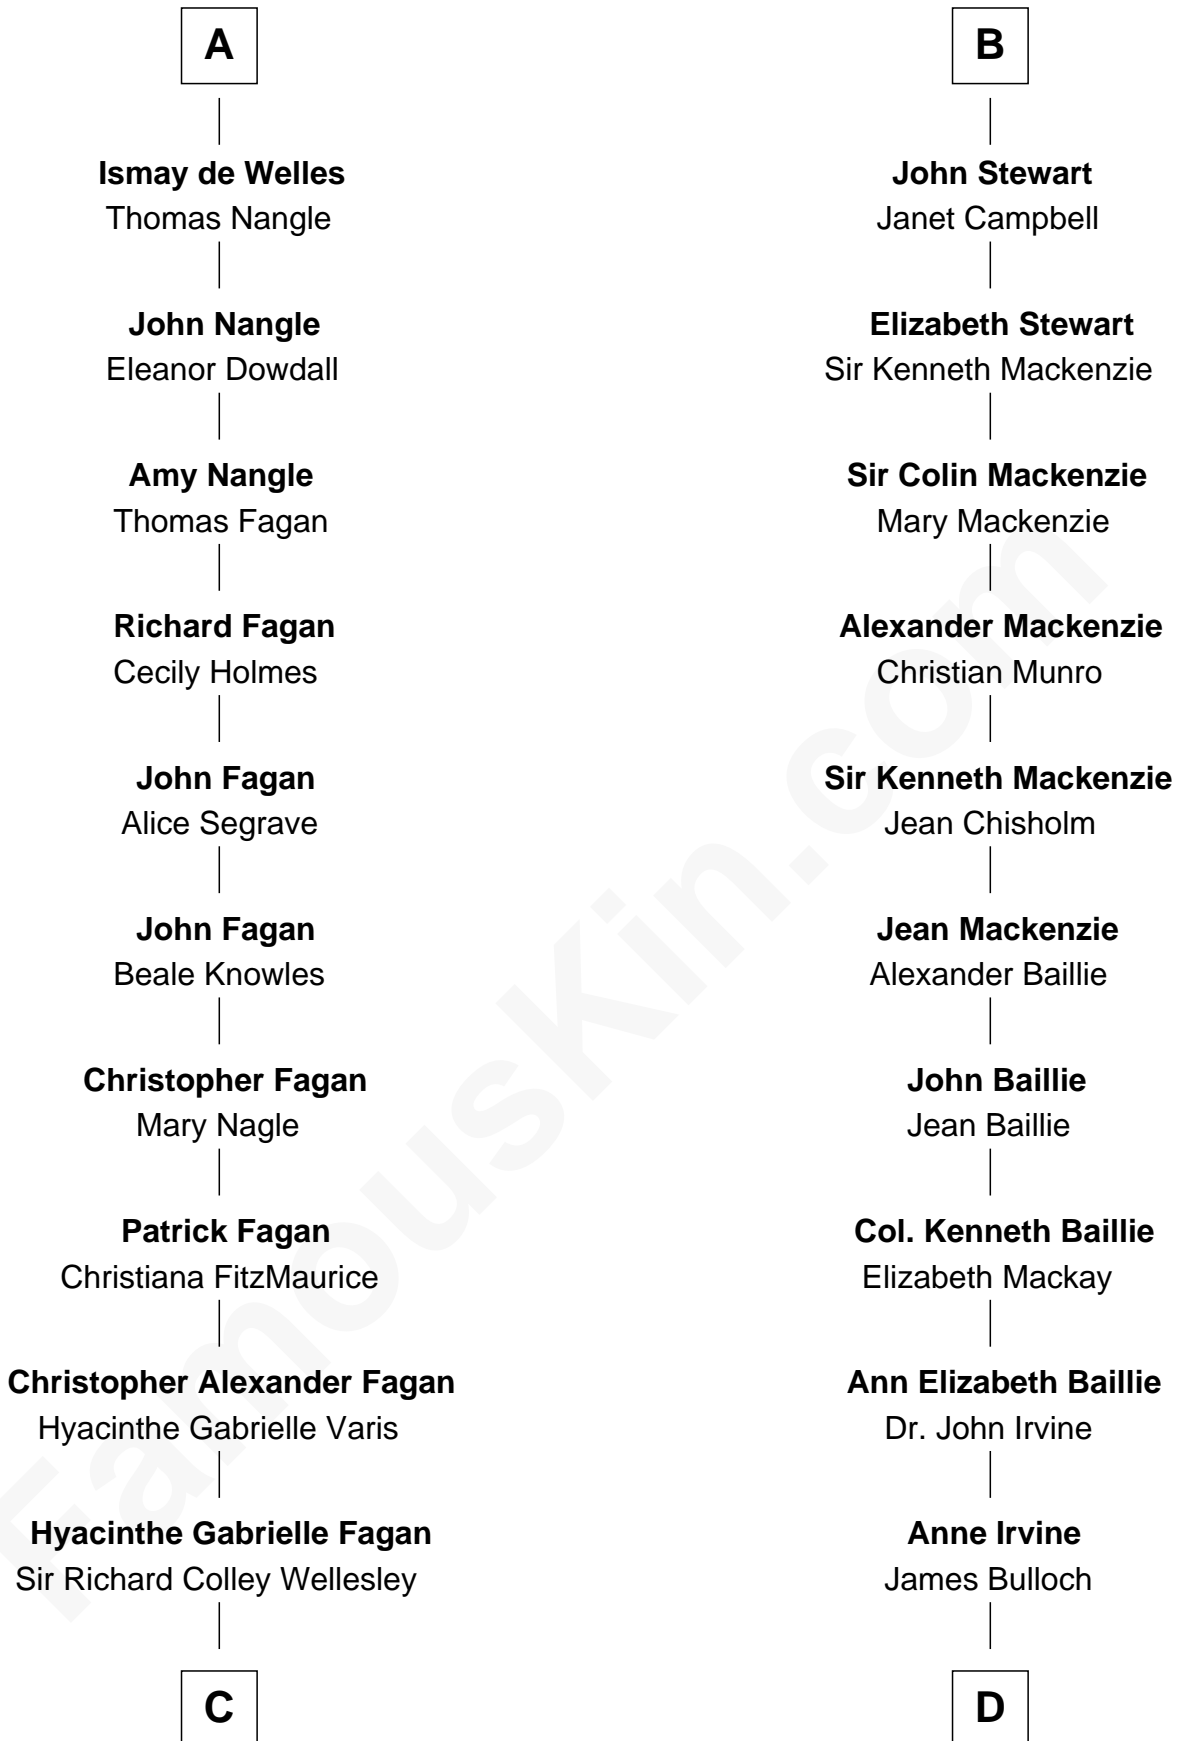

FamousKin.com Relationship Chart of

Queen Elizabeth II

Queen of the United Kingdom

19th cousin 2 times removed of

Theodore Roosevelt

26th U.S. President

Philip III, King of France

*with wife
Maria of Brabant*

*with wife
Isabella of Aragon*

Margaret of France
Edward I, King of England

King Philip IV of France
Joan of Navarre

Thomas of Brotherton
Alice de Hales

Isabella of France
Edward II, King of England

Margaret Plantagenet
John de Segrave

Edward III, King of England
Philippa of Hainault

Elizabeth de Segrave
John de Mowbray

John of Gaunt
Katherine Roet

Eleanor de Mowbray
John de Welles

Sir John Beaufort
Margaret de Holand

Eudo de Welles
Maud de Greystoke

Joan Beaufort
Sir James Stewart

Sir William de Welles
Anne Barnewall

John Stewart
Eleanor Sinclair

A

B

C

Anne Wellesley

Charles Augustus Cavendish-Bentinck