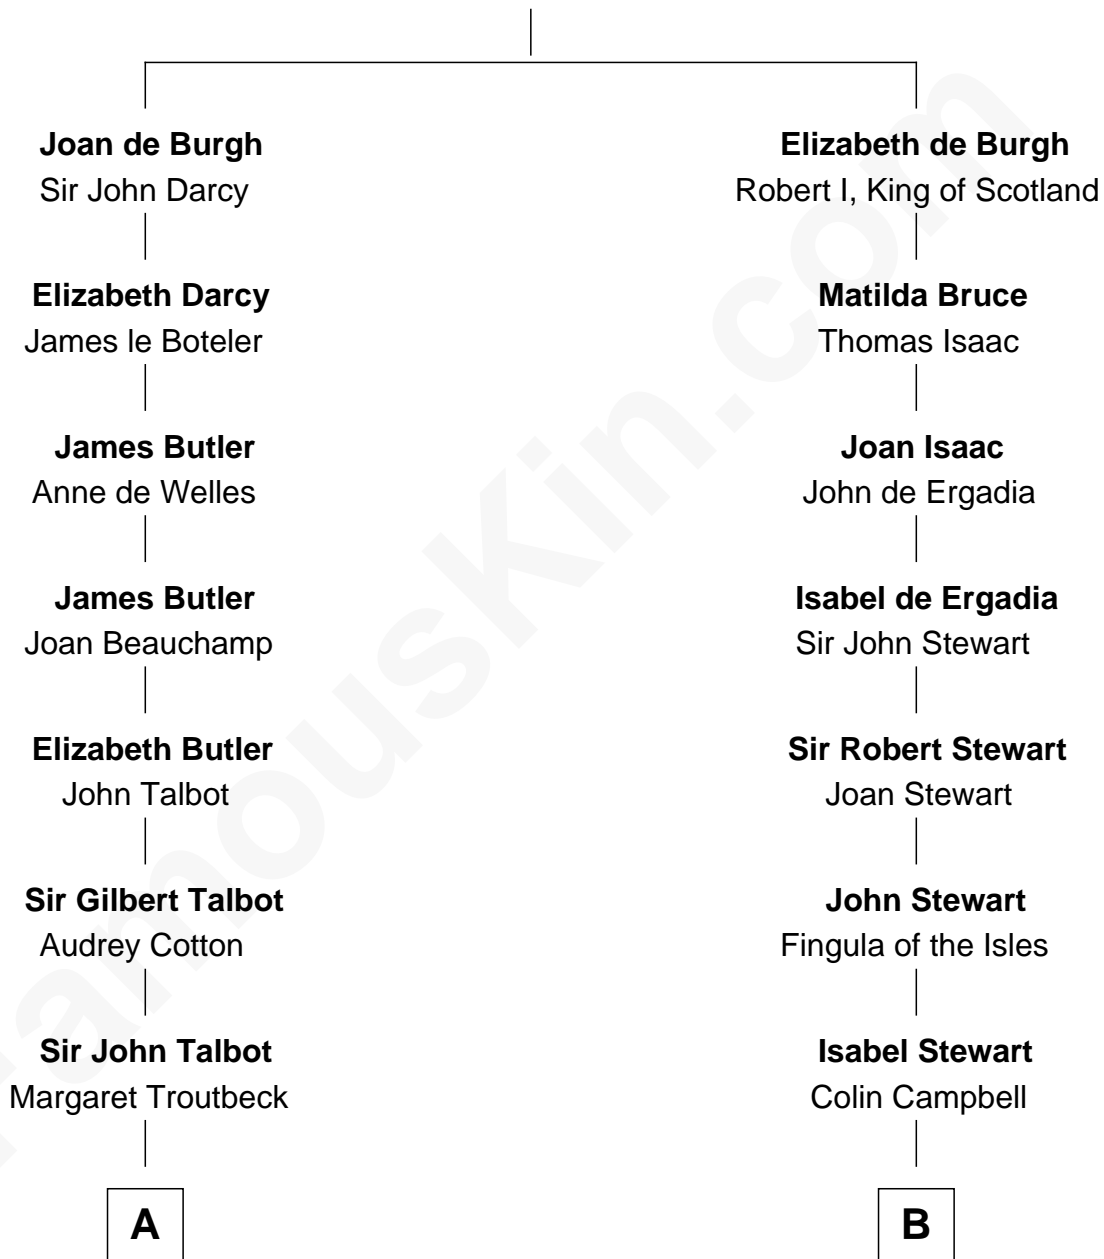

FamousKin.com Relationship Chart of

Queen Elizabeth II

Queen of the United Kingdom

19th cousin 1 time removed of

Theodore Roosevelt

26th U.S. President

Sir Richard de Burgh

Margaret - - - - -

C

Claude George Bowes-Lyon
Cecilia Nina Cavendish-Bentinck

Elizabeth Bowes-Lyon
George VI, King of the United Kingdom

Queen Elizabeth II
Queen of the United Kingdom

D

Anne Irvine
James Bulloch

James Stephens Bulloch
Martha Stewart

Martha Bulloch
Theodore Roosevelt

Theodore Roosevelt
26th U.S. President

FamousKin.com