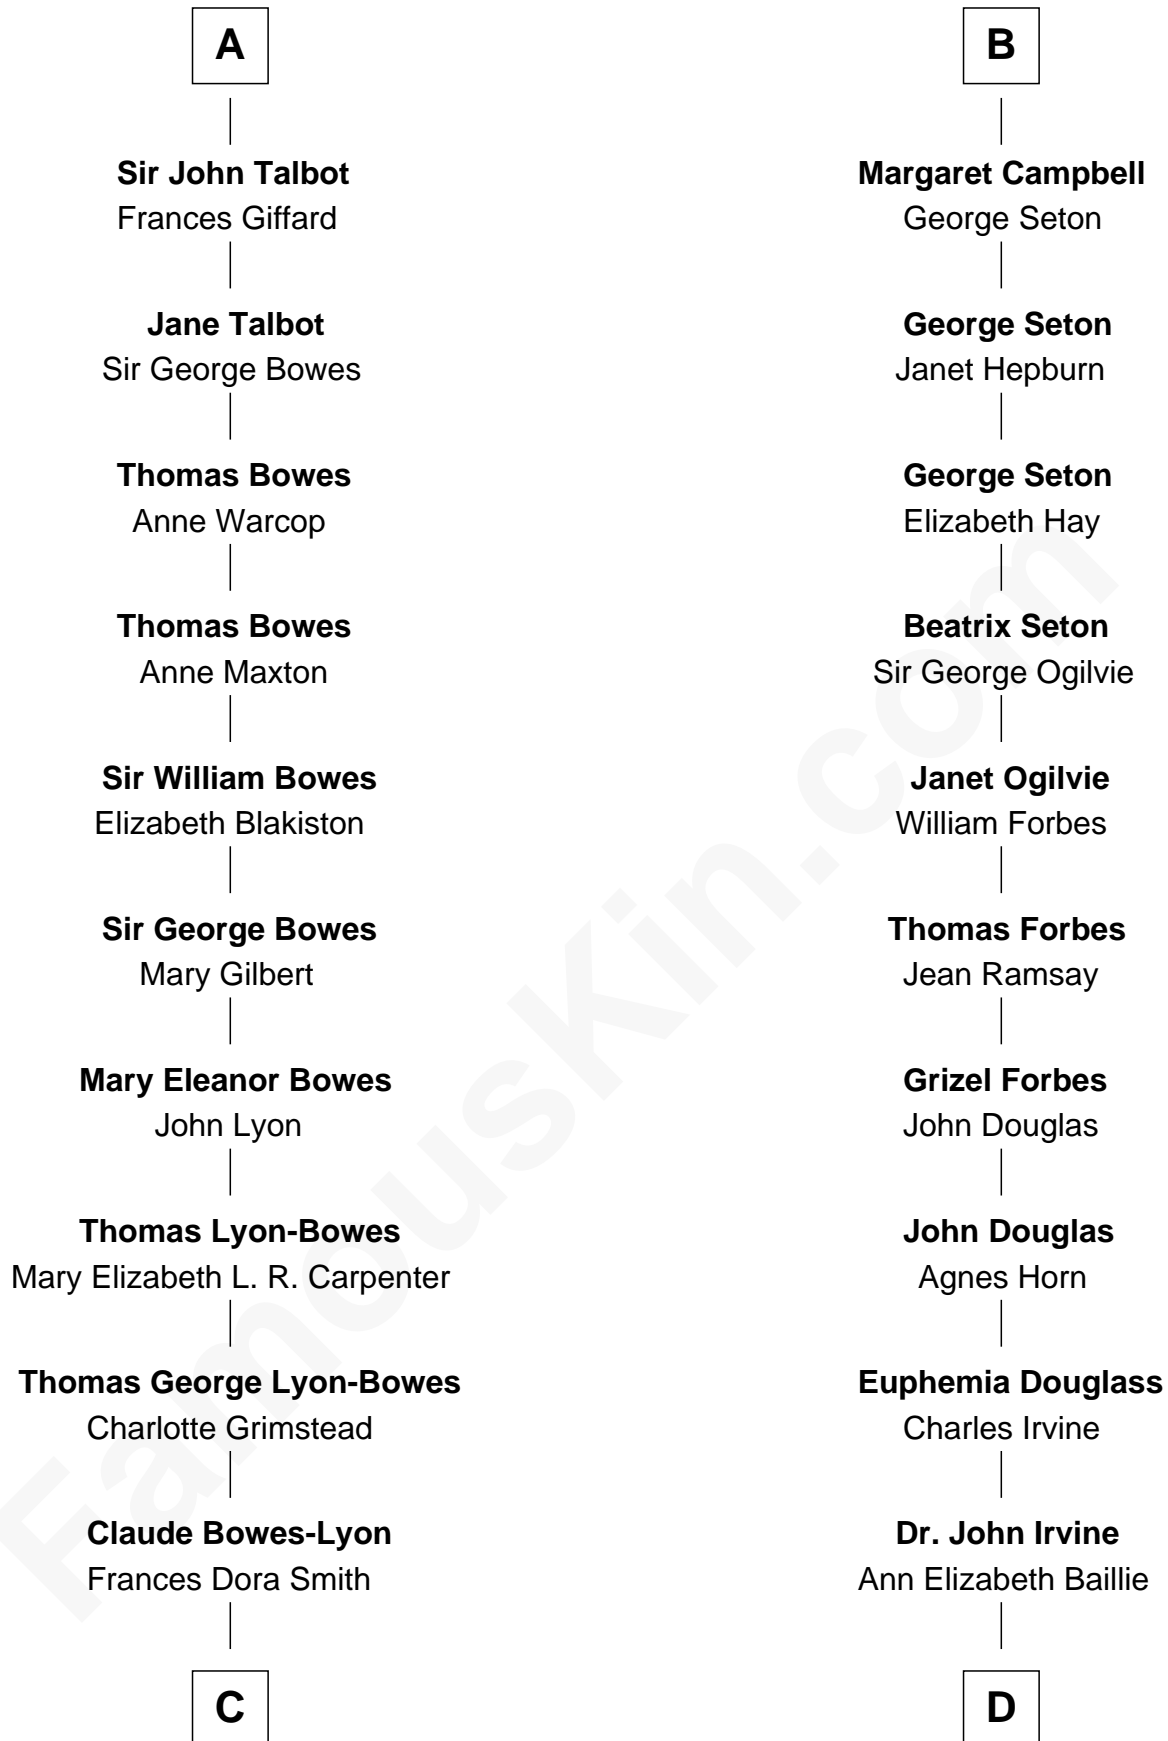

FamousKin.com Relationship Chart of

Queen Elizabeth II

Queen of the United Kingdom

19th cousin 1 time removed of

Theodore Roosevelt

26th U.S. President

Sir Richard de Burgh

Margaret - - - - -

C

Claude George Bowes-Lyon
Cecilia Nina Cavendish-Bentinck

Elizabeth Bowes-Lyon
George VI, King of the United Kingdom

Queen Elizabeth II
Queen of the United Kingdom

D

Anne Irvine
James Bulloch

James Stephens Bulloch
Martha Stewart

Martha Bulloch
Theodore Roosevelt

Theodore Roosevelt
26th U.S. President

FamousKin.com