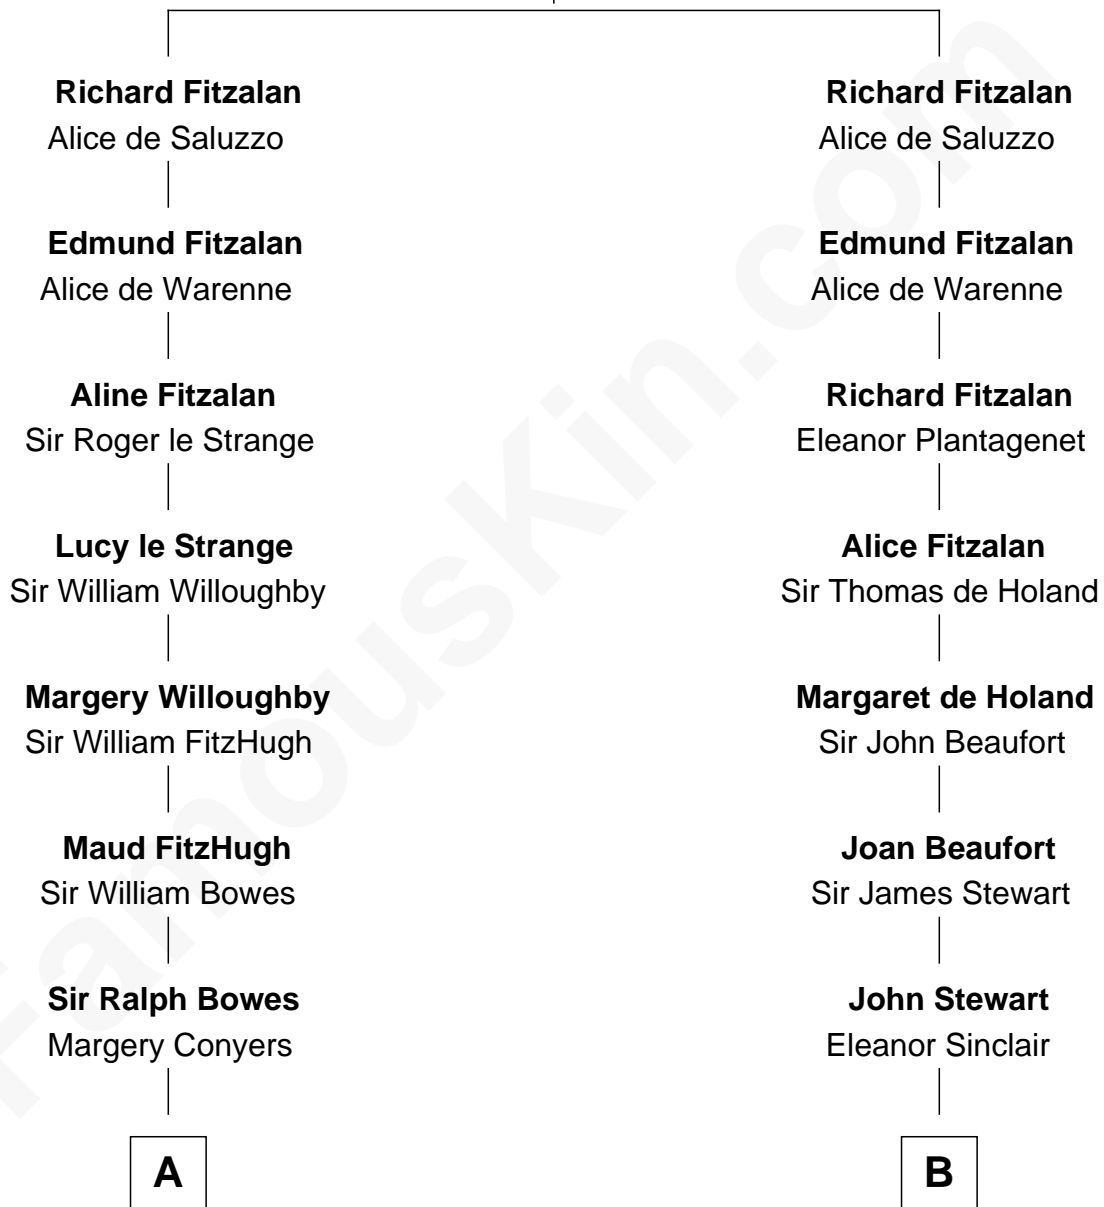

FamousKin.com Relationship Chart of

Queen Elizabeth II

Queen of the United Kingdom

19th cousin of

Theodore Roosevelt

26th U.S. President

John Fitzalan
Isabel de Mortimer

C

Claude George Bowes-Lyon
Cecilia Nina Cavendish-Bentinck

Elizabeth Bowes-Lyon
George VI, King of the United Kingdom

Queen Elizabeth II
Queen of the United Kingdom

D

James Stephens Bulloch
Martha Stewart

Martha Bulloch
Theodore Roosevelt

Theodore Roosevelt
26th U.S. President

FamousKin.com