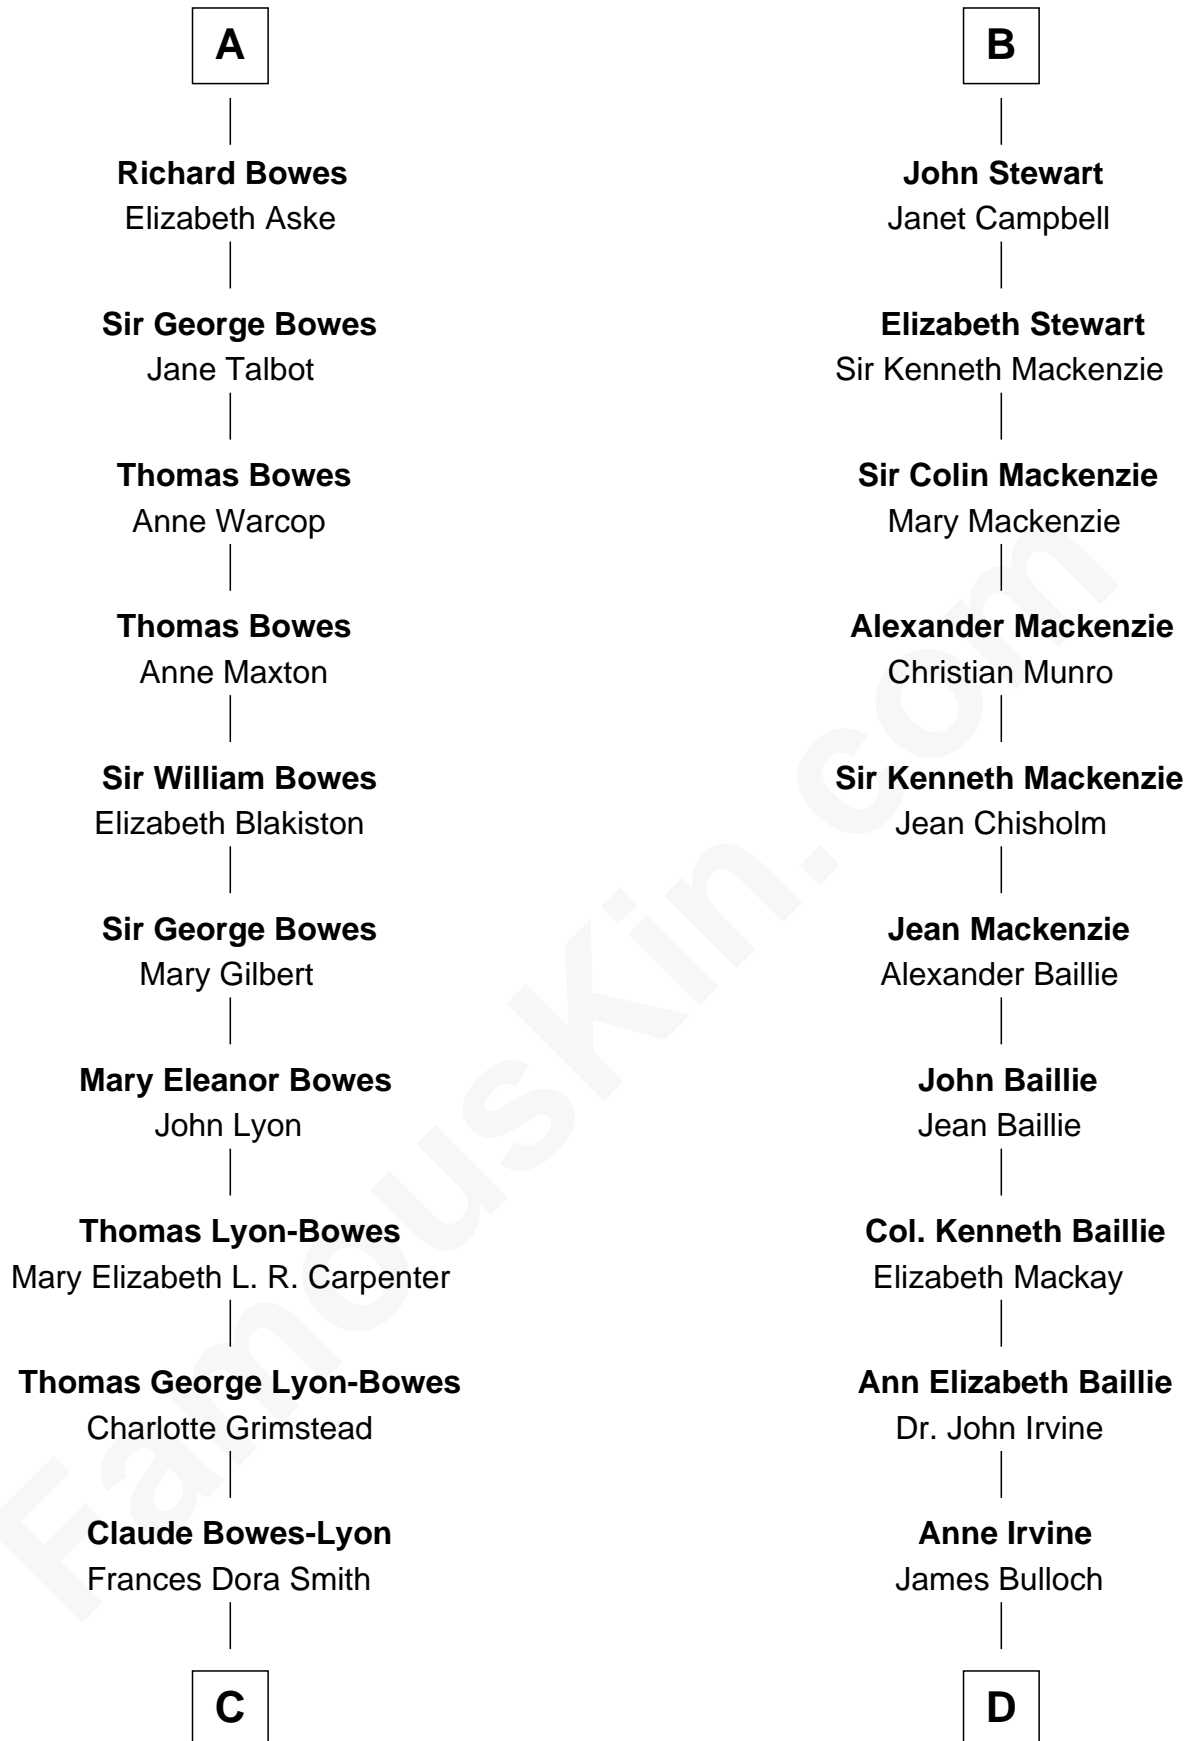

FamousKin.com Relationship Chart of

Queen Elizabeth II

Queen of the United Kingdom

19th cousin of

Theodore Roosevelt

26th U.S. President

John Fitzalan
Isabel de Mortimer

C

Claude George Bowes-Lyon
Cecilia Nina Cavendish-Bentinck

Elizabeth Bowes-Lyon
George VI, King of the United Kingdom

Queen Elizabeth II
Queen of the United Kingdom

D

James Stephens Bulloch
Martha Stewart

Martha Bulloch
Theodore Roosevelt

Theodore Roosevelt
26th U.S. President

FamousKin.com