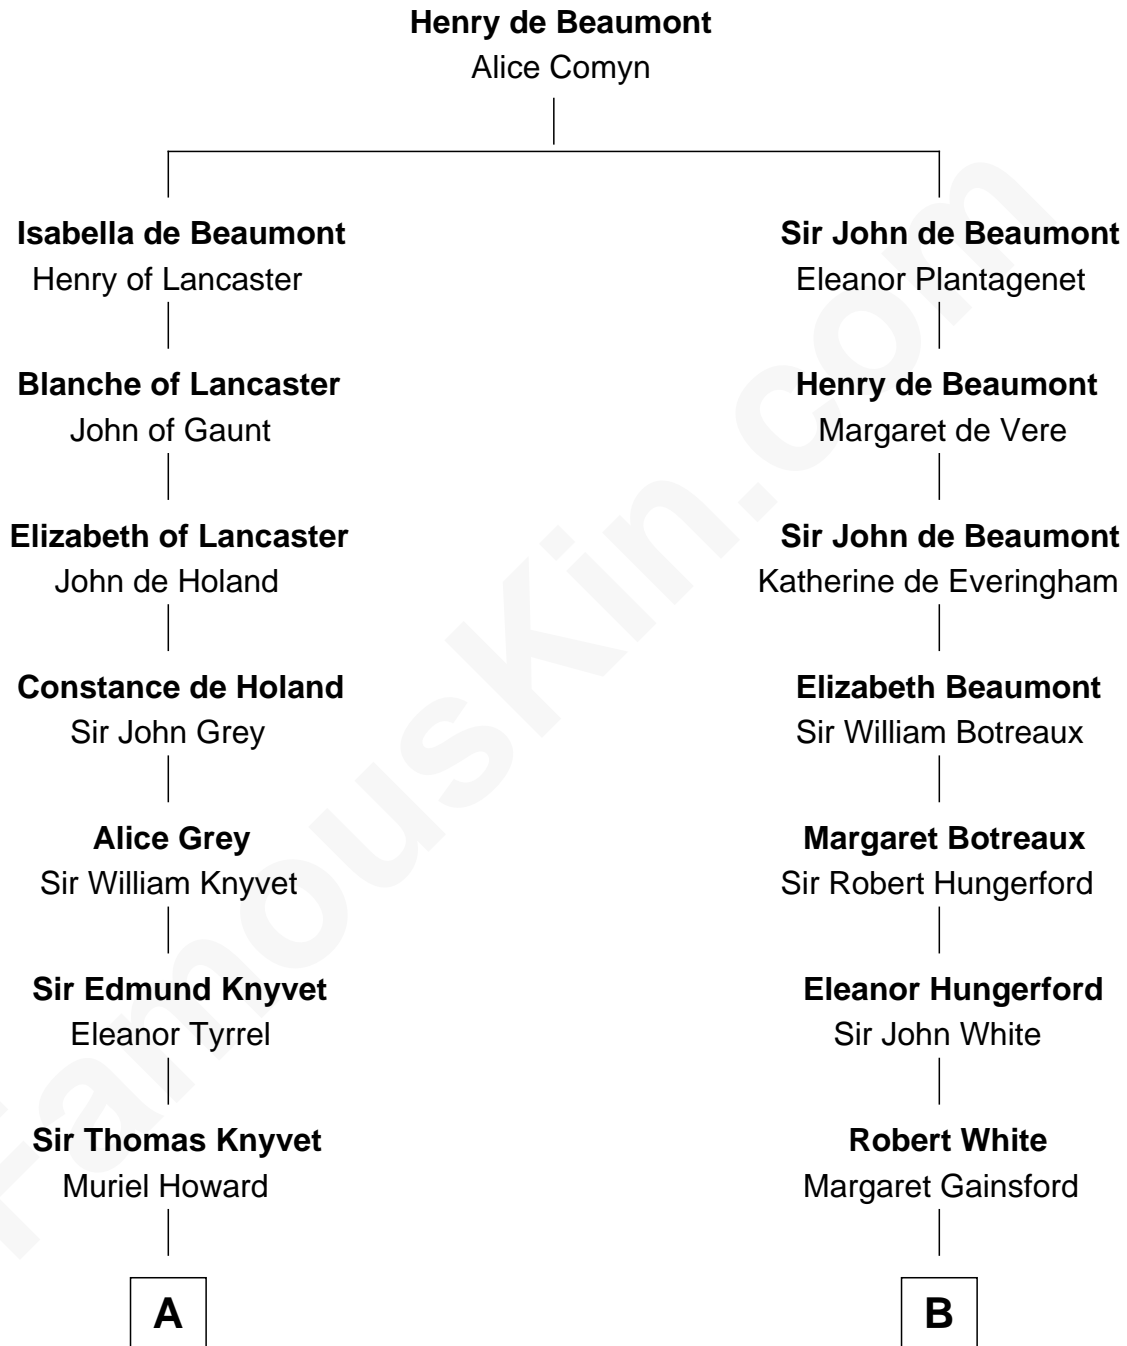

FamousKin.com

Relationship Chart of

Queen Elizabeth II

Queen of the United Kingdom

20th cousin 1 time removed of

Alice (Lee) Roosevelt

First Wife of President Theodore Roosevelt