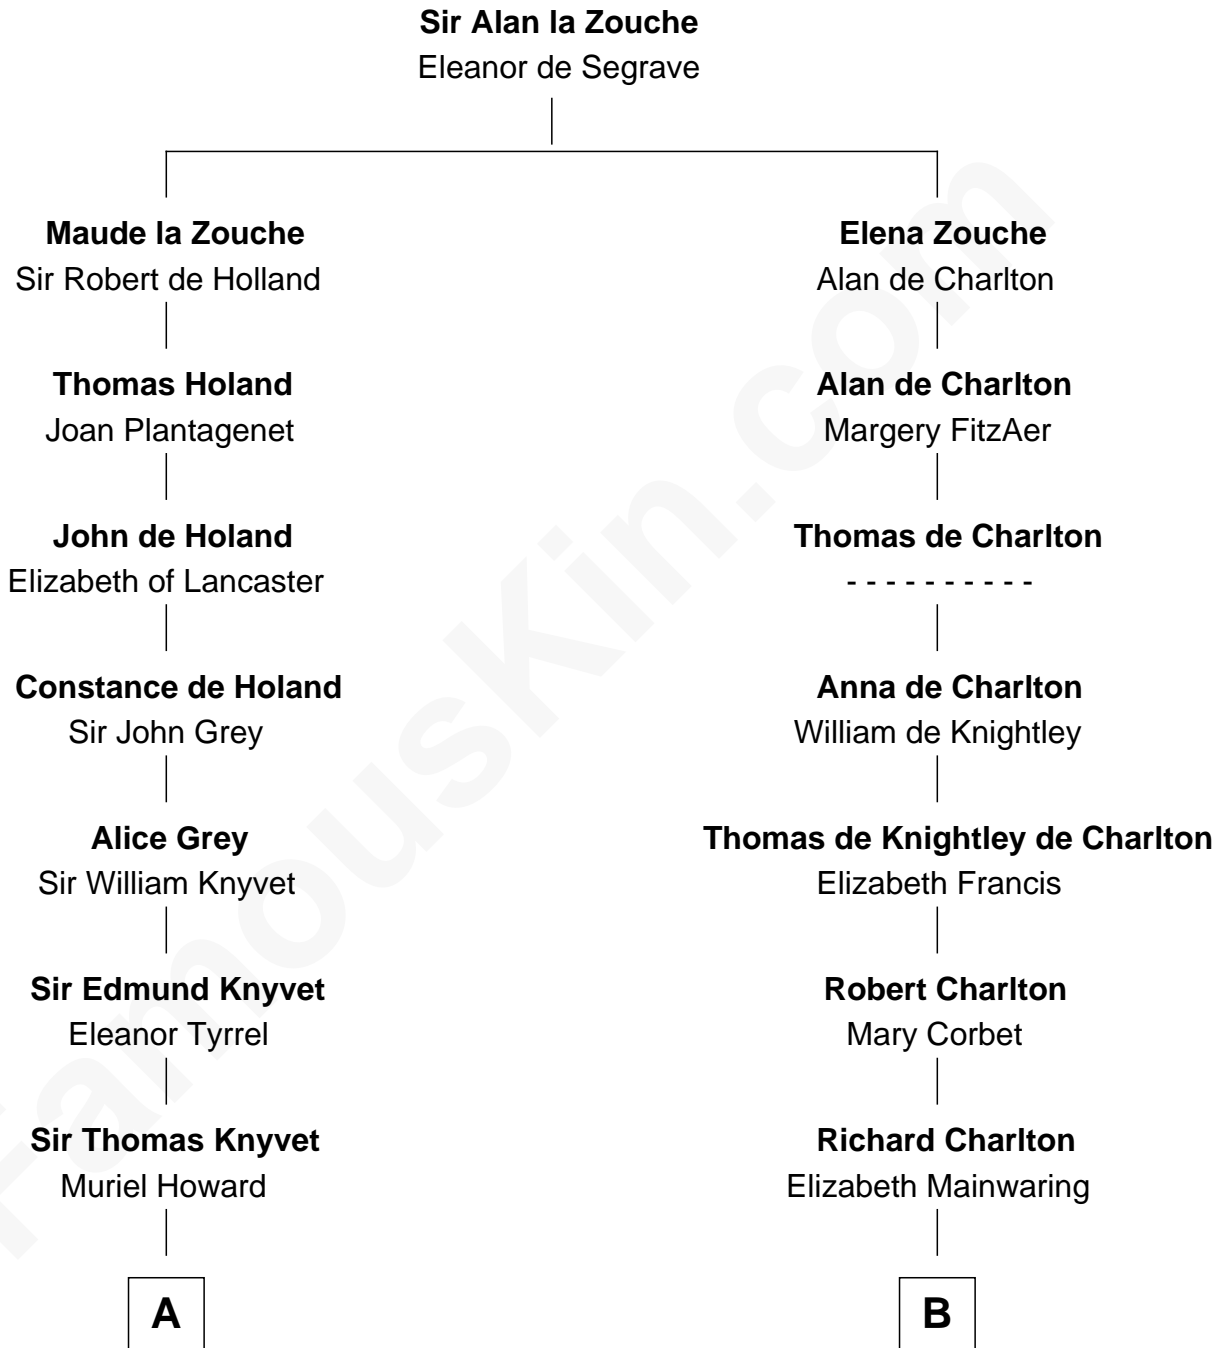

## Relationship Chart of

### Queen Elizabeth II

*Queen of the United Kingdom*

20th cousin 1 time removed of

### Alice (Lee) Roosevelt

*First Wife of President Theodore Roosevelt*

**C**

**D**

**Charles Augustus Cavendish-Bentinck**

Anne Wellesley

**Nathaniel Cabot Lee**

Mary Ann Cabot