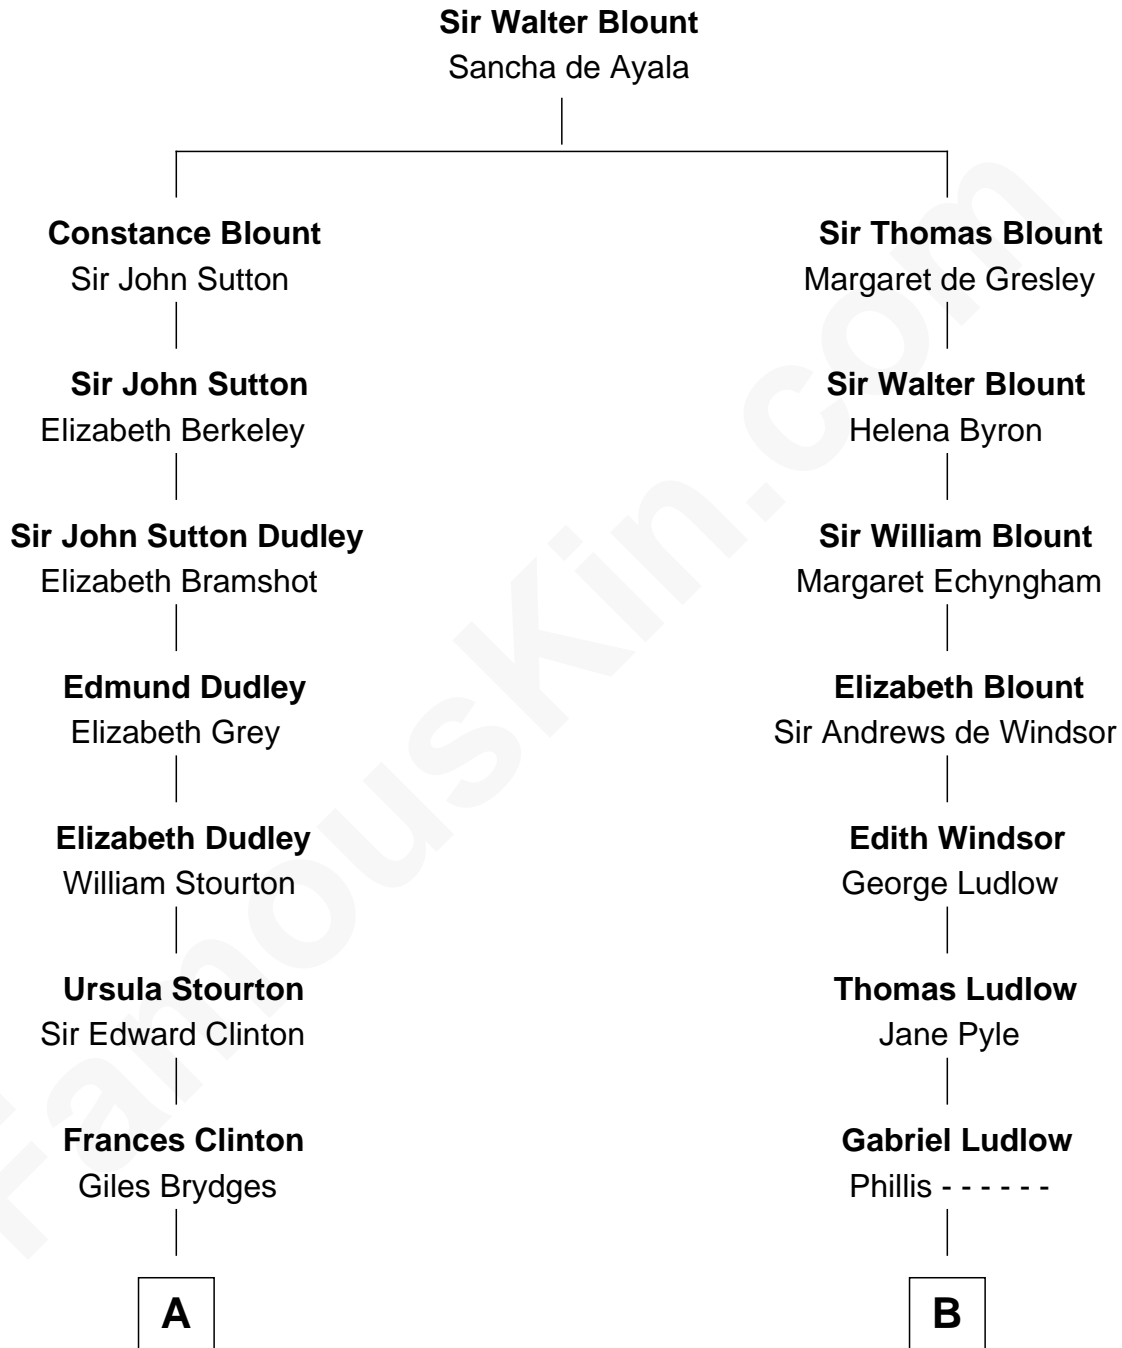

FamousKin.com

Relationship Chart of

Queen Elizabeth II

Queen of the United Kingdom

10th cousin 8 times removed of

Carter Braxton

Signer of the Declaration of Independence

C

Elizabeth Bowes-Lyon

George VI, King of the United Kingdom

Queen Elizabeth II

Queen of the United Kingdom

FamousKin.com