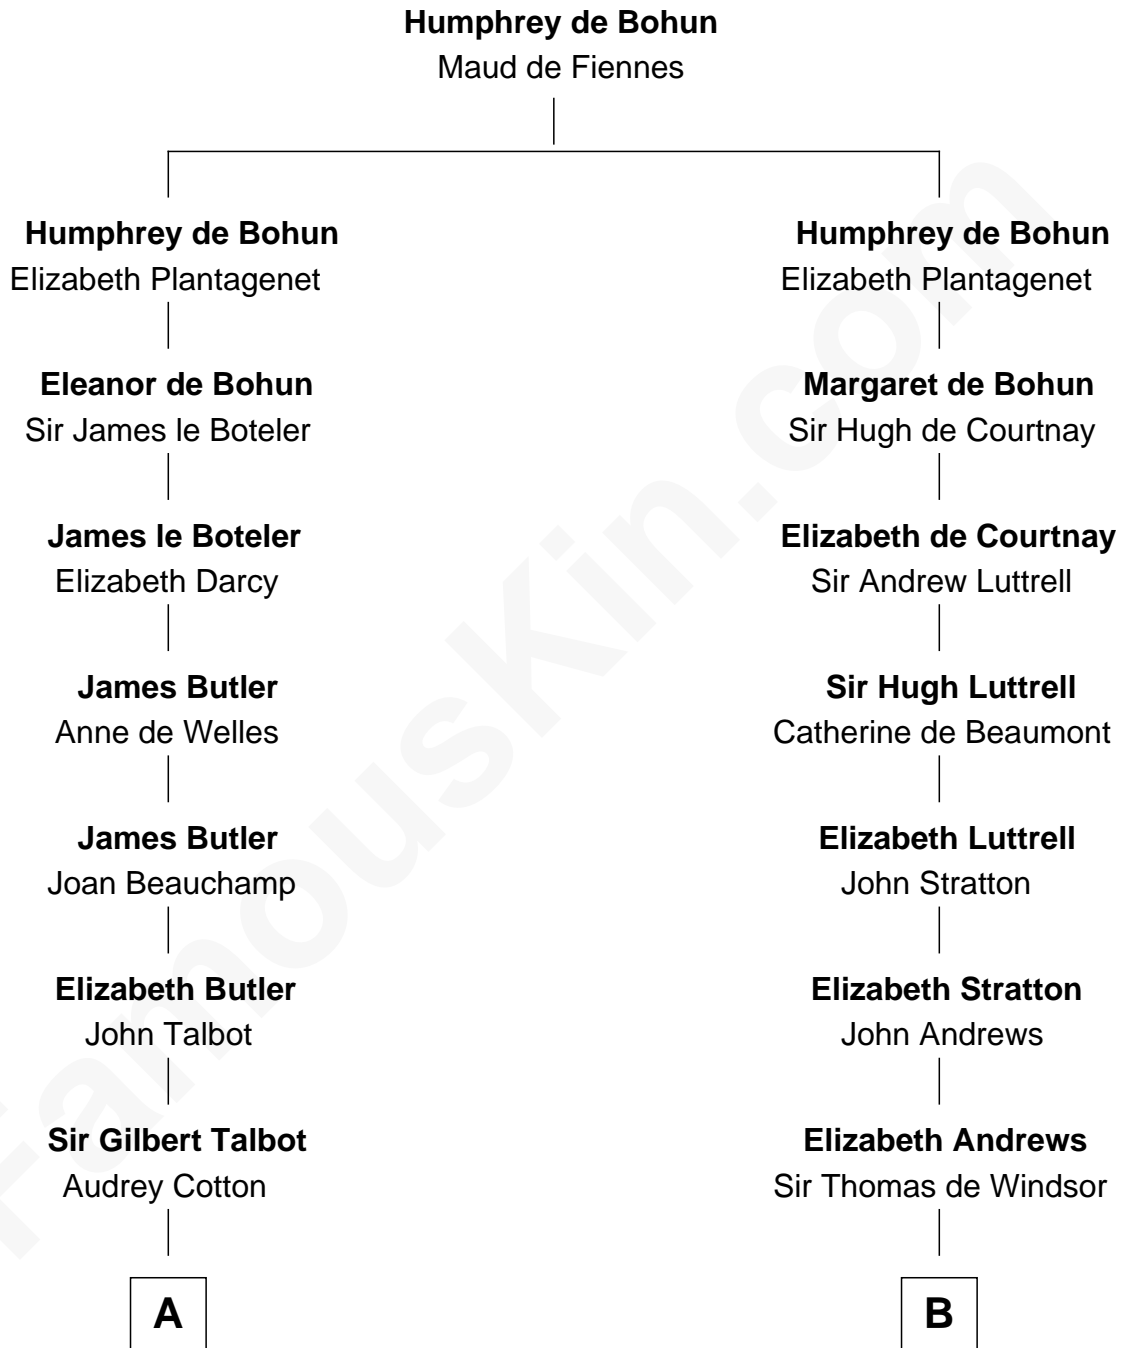

FamousKin.com

Relationship Chart of

Queen Elizabeth II

Queen of the United Kingdom

14th cousin 6 times removed of

Carter Braxton

Signer of the Declaration of Independence

C

—
Claude Bowes-Lyon

Frances Dora Smith

—
Claude George Bowes-Lyon

Cecilia Nina Cavendish-Bentinck

—
Elizabeth Bowes-Lyon

George VI, King of the United Kingdom

—
Queen Elizabeth II

Queen of the United Kingdom