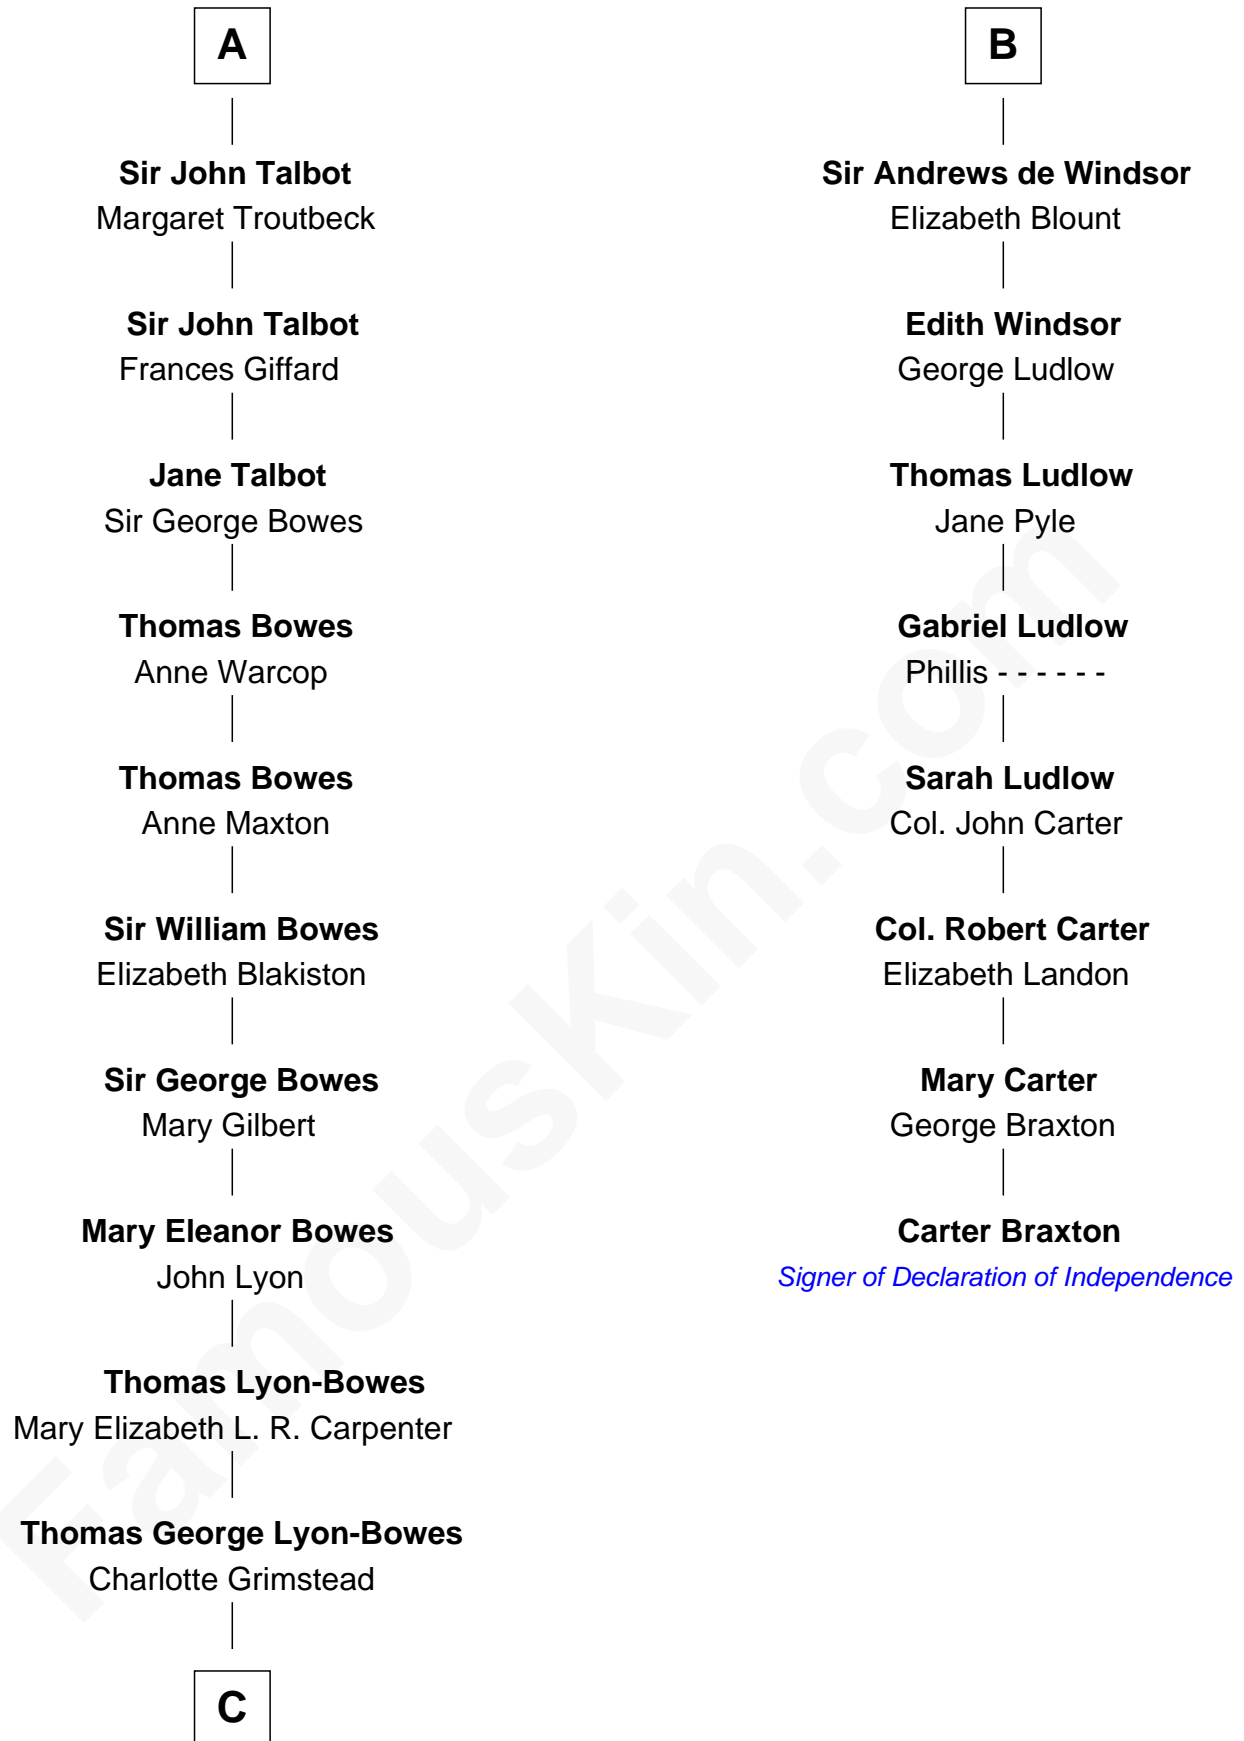

FamousKin.com

Relationship Chart of

Queen Elizabeth II

Queen of the United Kingdom

14th cousin 6 times removed of

Carter Braxton

Signer of the Declaration of Independence

C

—
Claude Bowes-Lyon

Frances Dora Smith

—
Claude George Bowes-Lyon

Cecilia Nina Cavendish-Bentinck

—
Elizabeth Bowes-Lyon

George VI, King of the United Kingdom

—
Queen Elizabeth II

Queen of the United Kingdom