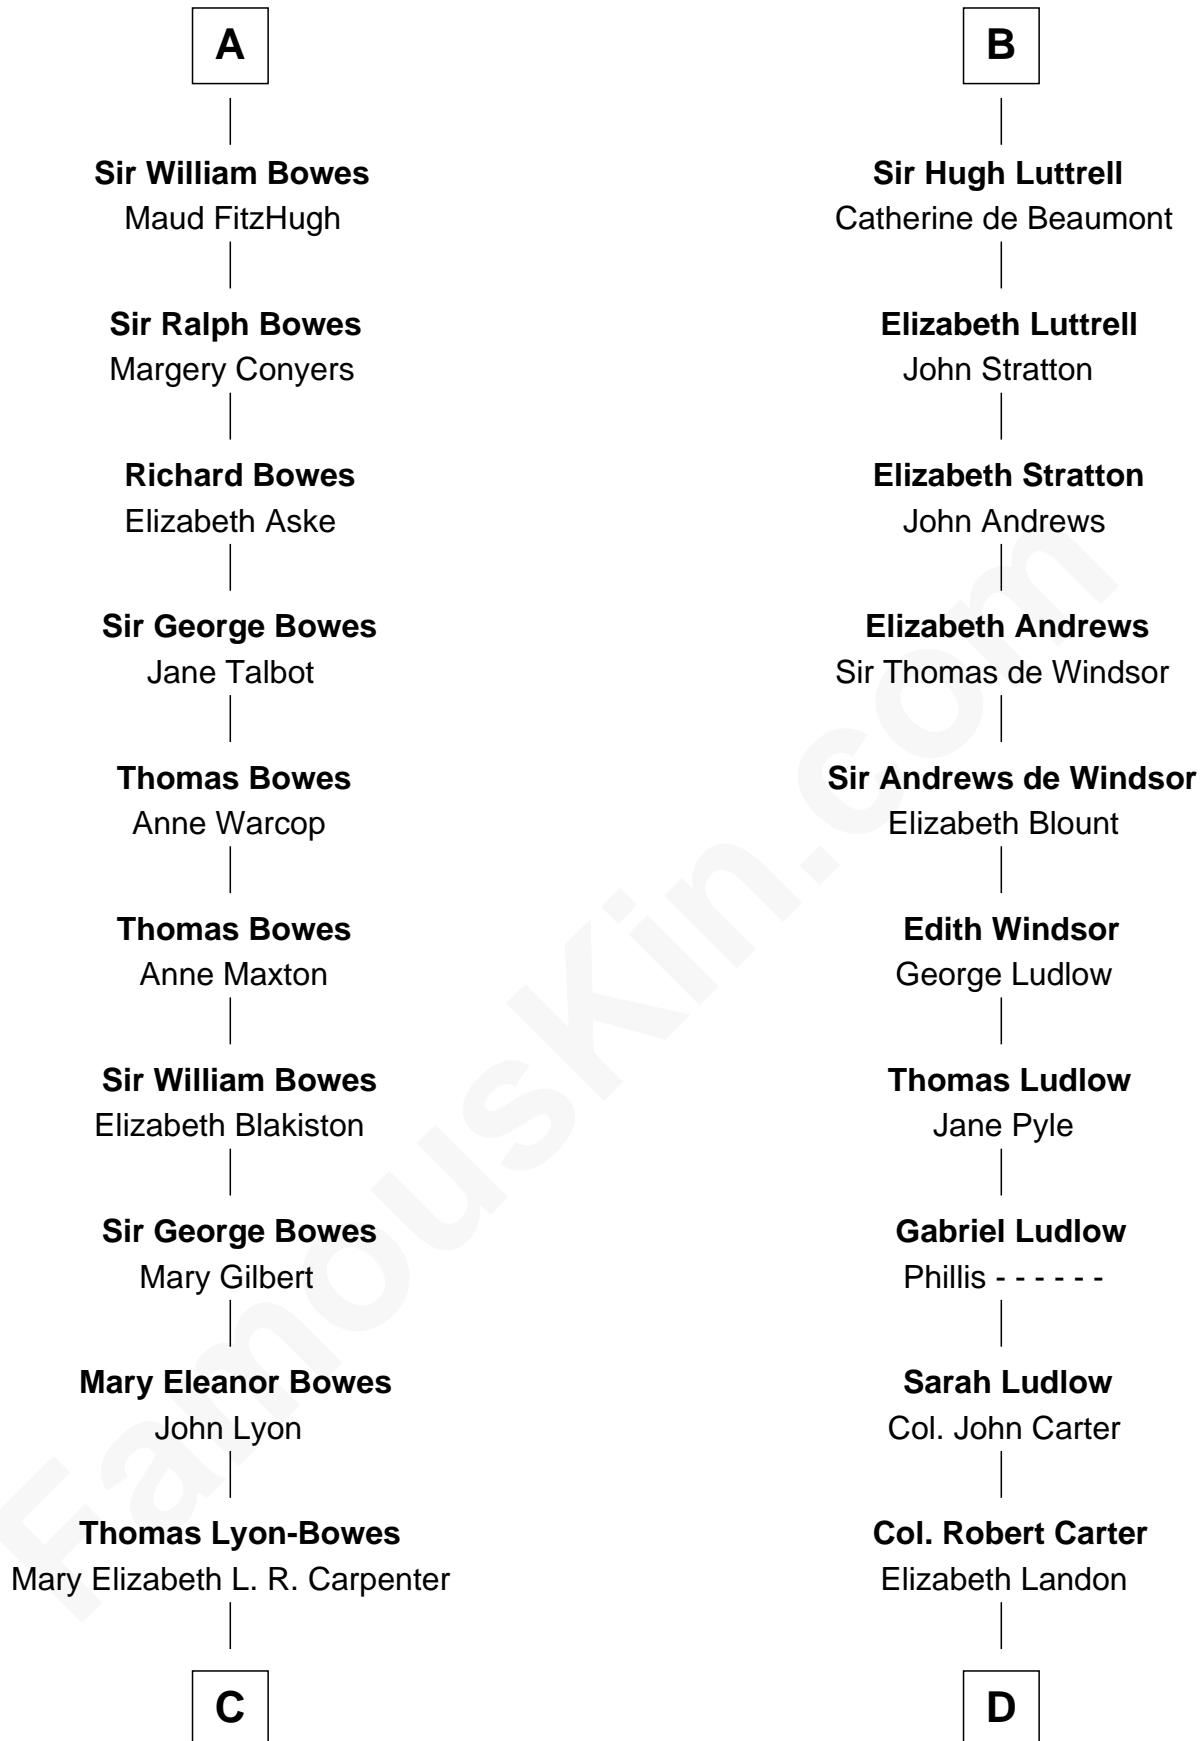

FamousKin.com

Relationship Chart of

Queen Elizabeth II

Queen of the United Kingdom

18th cousin 3 times removed of

Carter Braxton

Signer of the Declaration of Independence

C

Thomas George Lyon-Bowes

Charlotte Grimstead

Claude Bowes-Lyon

Frances Dora Smith

Claude George Bowes-Lyon

Cecilia Nina Cavendish-Bentinck

Elizabeth Bowes-Lyon

George VI, King of the United Kingdom

Queen Elizabeth II

Queen of the United Kingdom

D

Mary Carter

George Braxton

Carter Braxton

Signer of Declaration of Independence

FamousKin.com