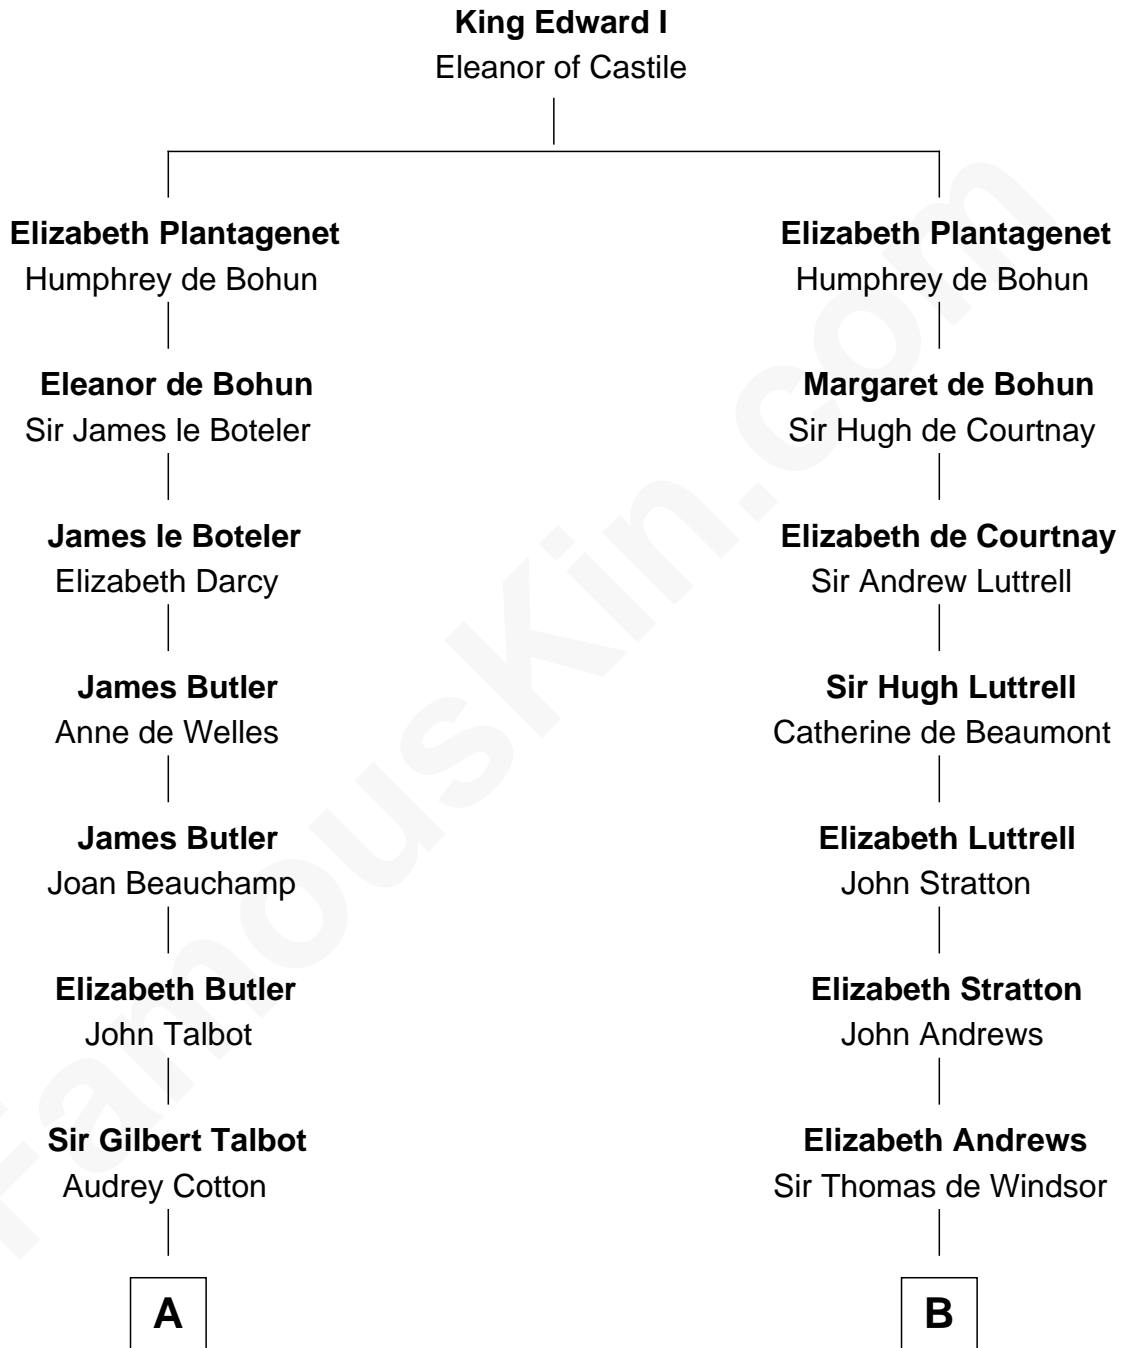

## Relationship Chart of

### Queen Elizabeth II

*Queen of the United Kingdom*

14th cousin 6 times removed of

**Carter Braxton**

*Signer of the Declaration of Independence*

**C**

—  
**Claude Bowes-Lyon**

Frances Dora Smith

—  
**Claude George Bowes-Lyon**

Cecilia Nina Cavendish-Bentinck

—  
**Elizabeth Bowes-Lyon**

George VI, King of the United Kingdom

—  
**Queen Elizabeth II**

*Queen of the United Kingdom*