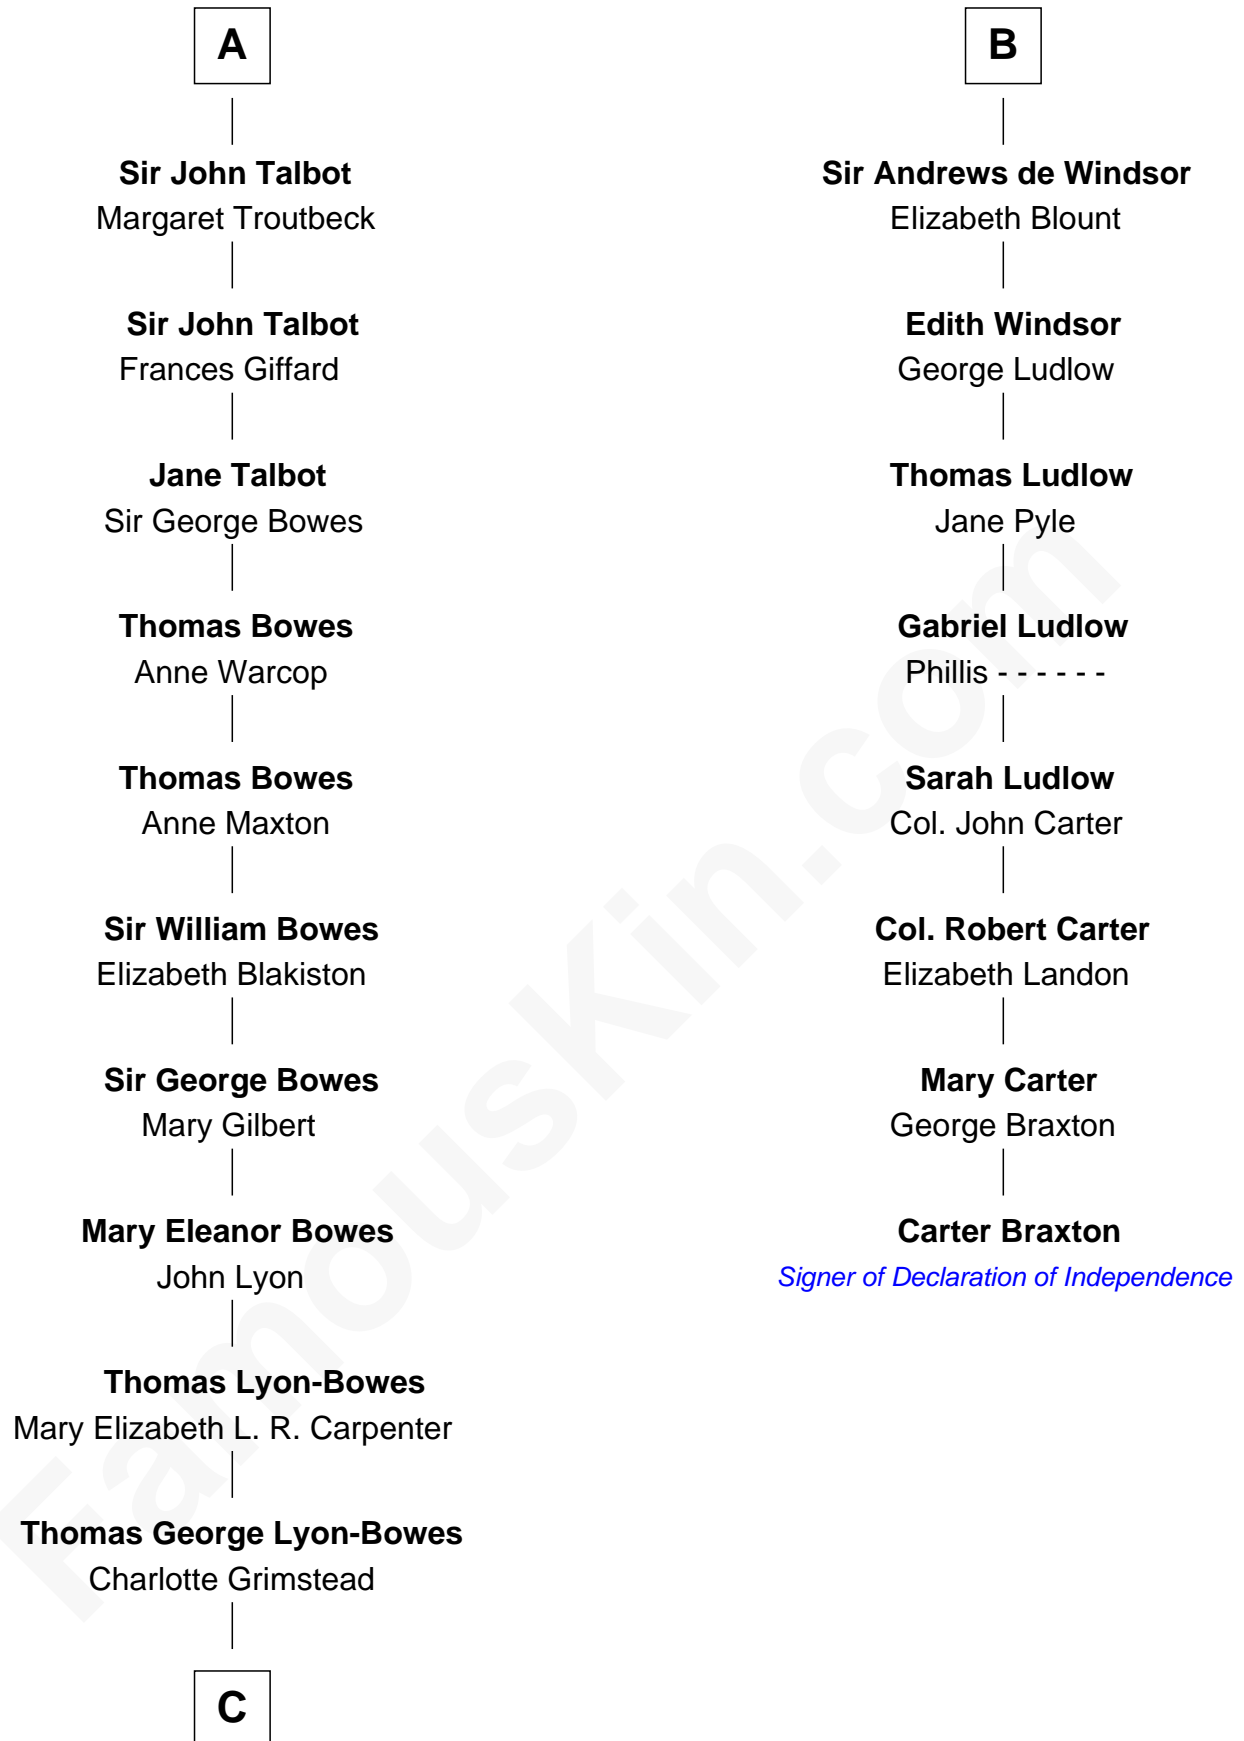

## Relationship Chart of

### Queen Elizabeth II

*Queen of the United Kingdom*

14th cousin 6 times removed of

**Carter Braxton**

*Signer of the Declaration of Independence*

**C**

—  
**Claude Bowes-Lyon**

Frances Dora Smith

—  
**Claude George Bowes-Lyon**

Cecilia Nina Cavendish-Bentinck

—  
**Elizabeth Bowes-Lyon**

George VI, King of the United Kingdom

—  
**Queen Elizabeth II**

*Queen of the United Kingdom*