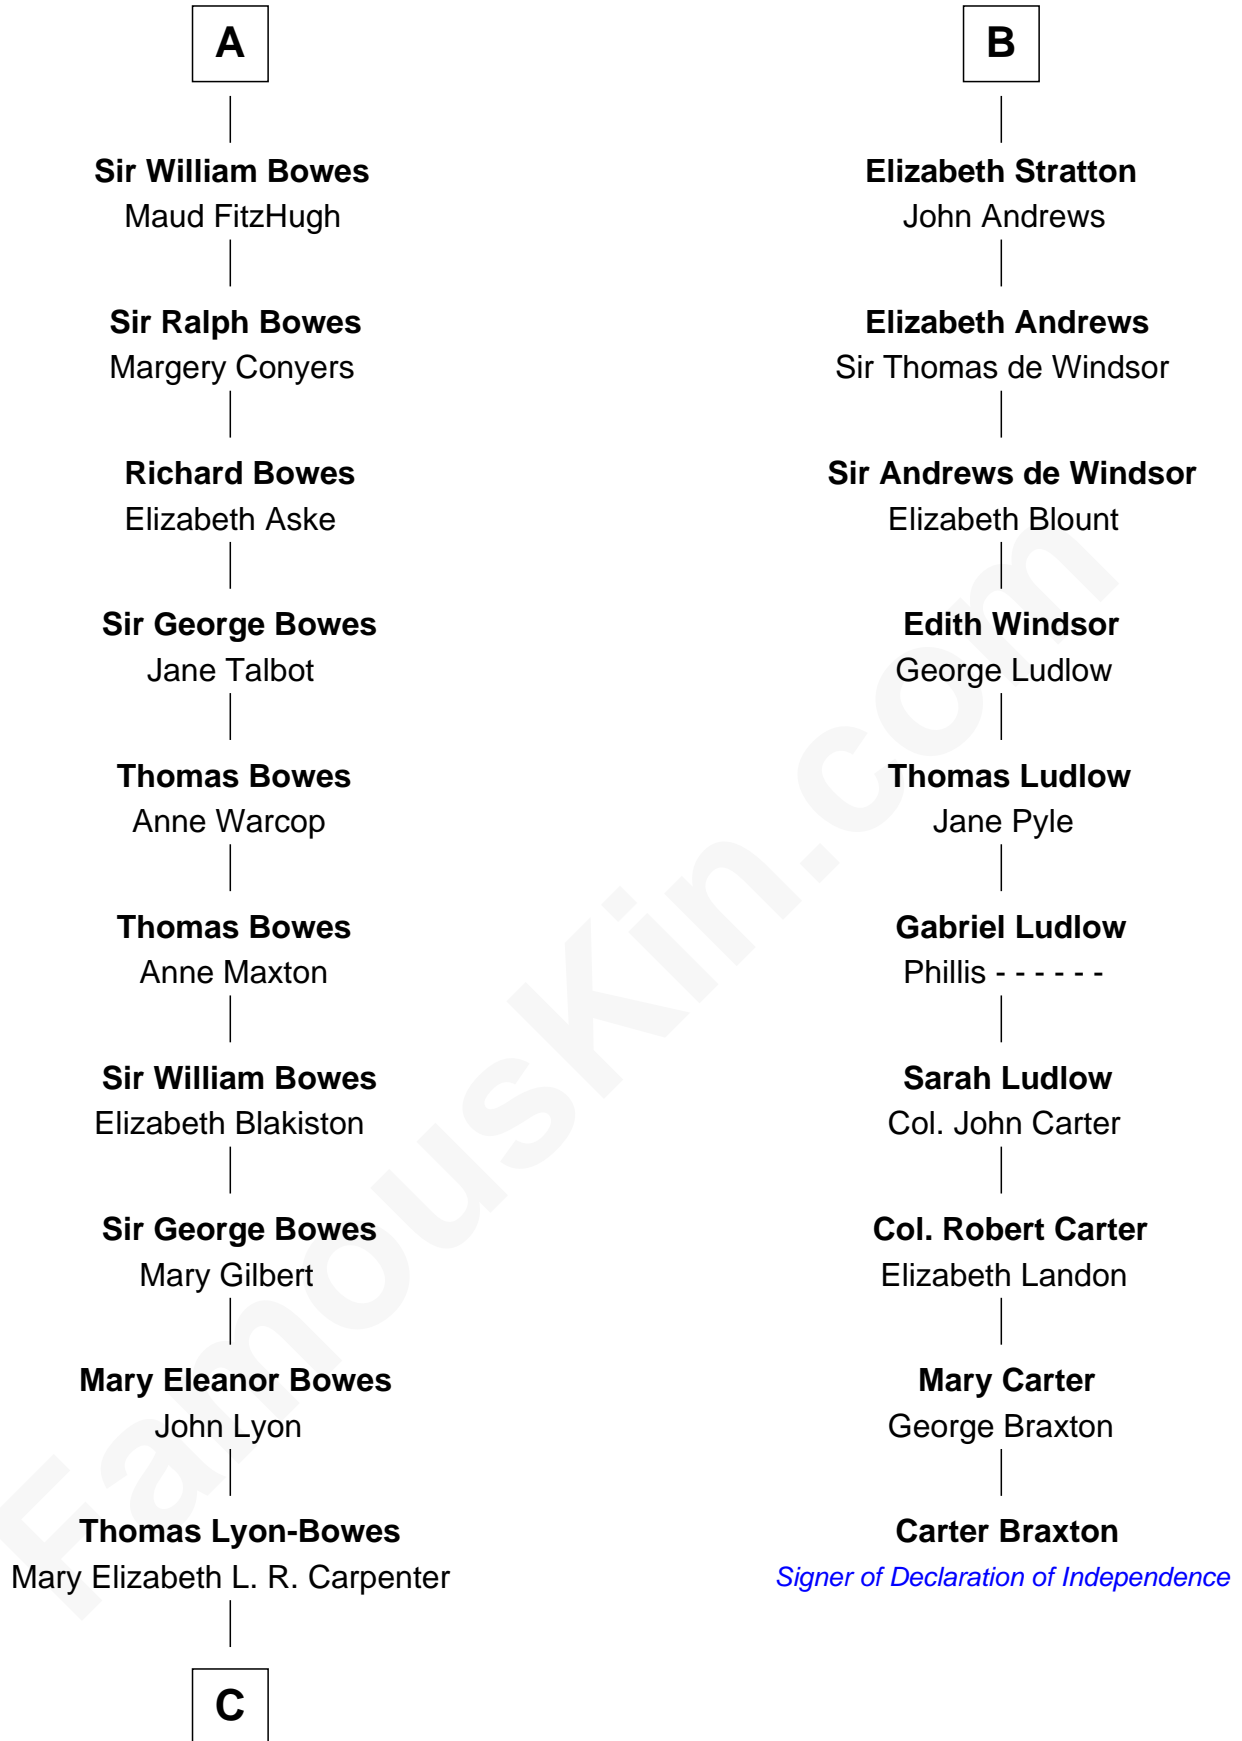

## Relationship Chart of

### Queen Elizabeth II

*Queen of the United Kingdom*

16th cousin 5 times removed of

### Carter Braxton

*Signer of the Declaration of Independence*

**C**

Thomas George Lyon-Bowes

Charlotte Grimstead

Claude Bowes-Lyon

Frances Dora Smith

Claude George Bowes-Lyon