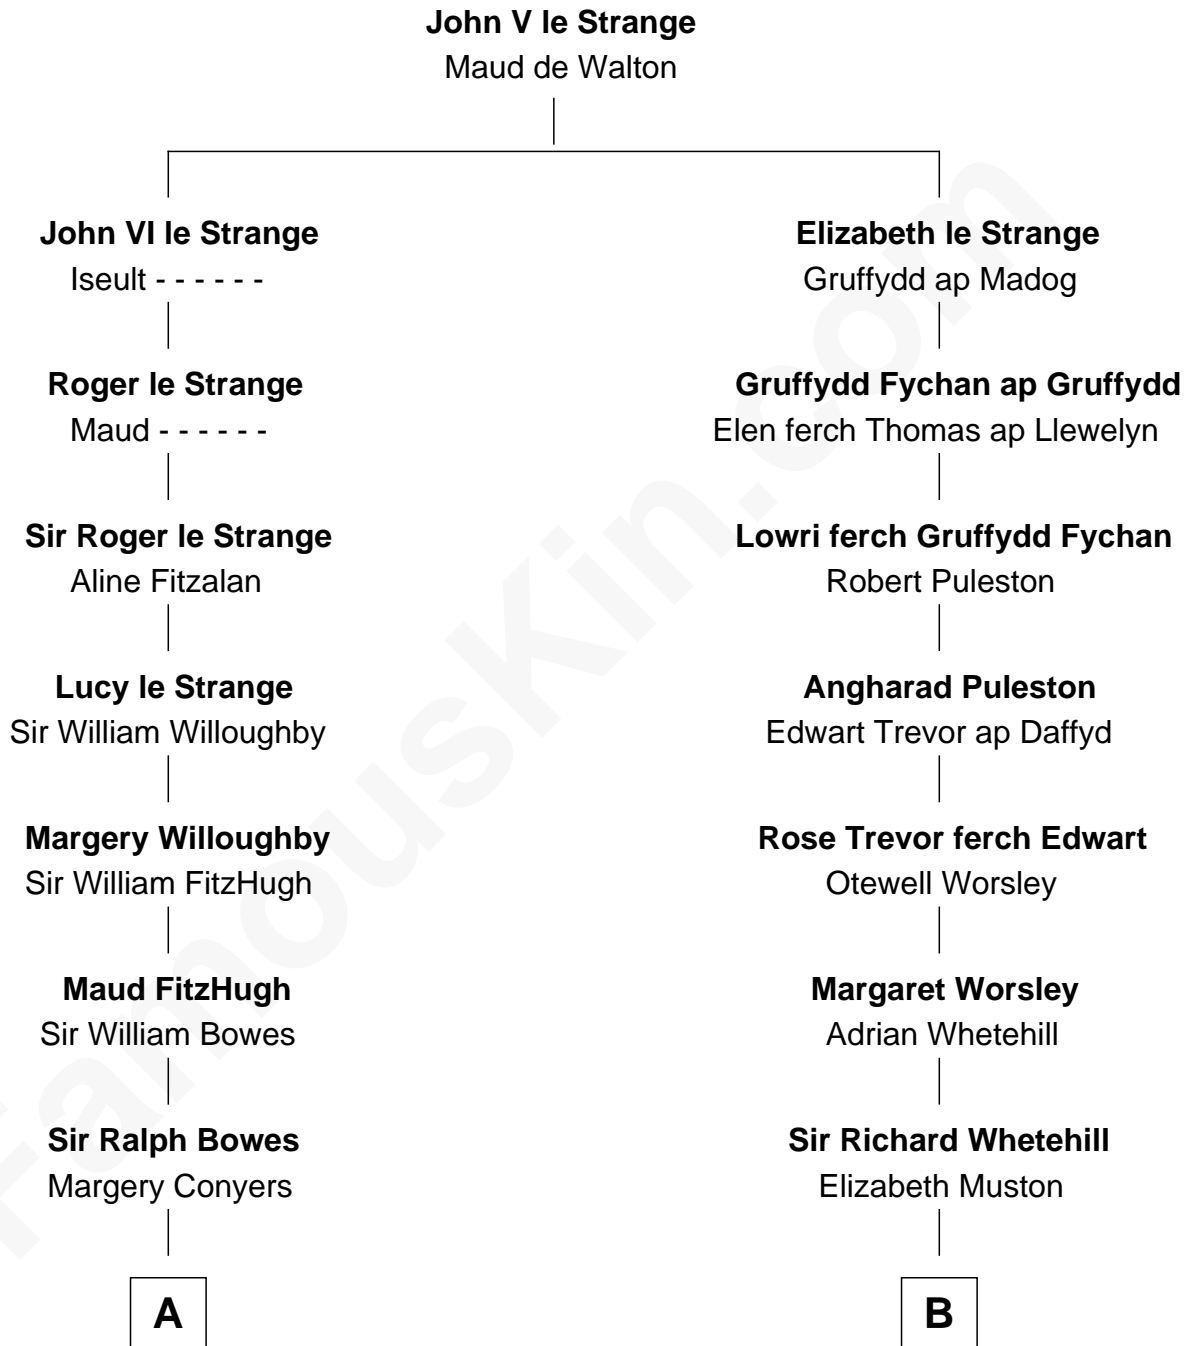

FamousKin.com Relationship Chart of

Queen Elizabeth II

Queen of the United Kingdom

19th cousin 1 time removed of

Marie-Chantal Miller

Crown Princess of Greece

C

Claude George Bowes-Lyon
Cecilia Nina Cavendish-Bentinck

Elizabeth Bowes-Lyon
George VI, King of the United Kingdom

Queen Elizabeth II
Queen of the United Kingdom

D

Blanche Louise Appleton
Ellis John Springer Miller

Ellis Warren Appleton Miller
Sophia June Squarebriggs