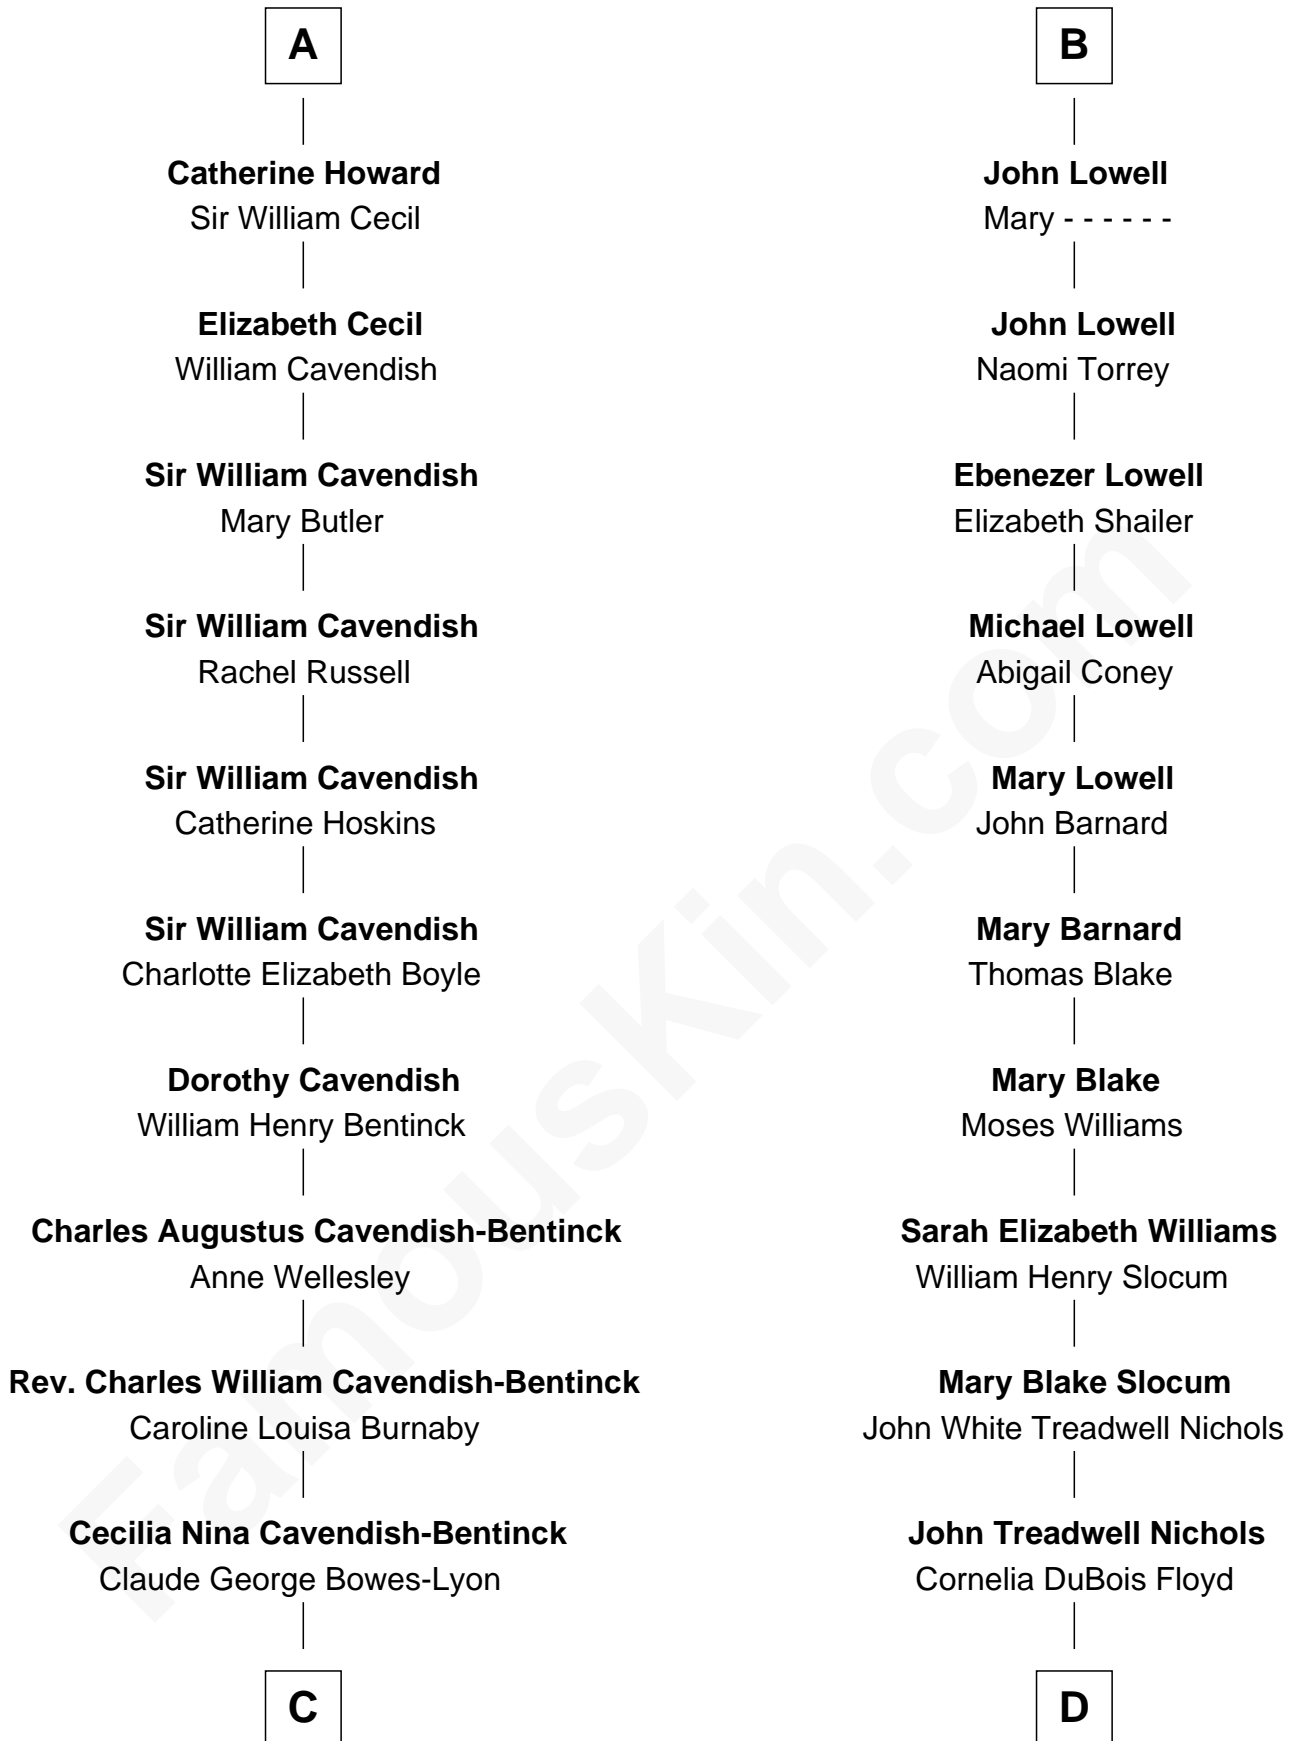

FamousKin.com Relationship Chart of

Queen Elizabeth II

Queen of the United Kingdom

18th cousin of

Bill Weld

68th Governor of Massachusetts

Sir Hugh Luttrell
Catherine de Beaumont

C

Elizabeth Bowes-Lyon
George VI, King of the United Kingdom

Queen Elizabeth II
Queen of the United Kingdom

D

Mary Blake Nichols
David Weld

Bill Weld
68th Governor of Massachusetts

FamousKin.com