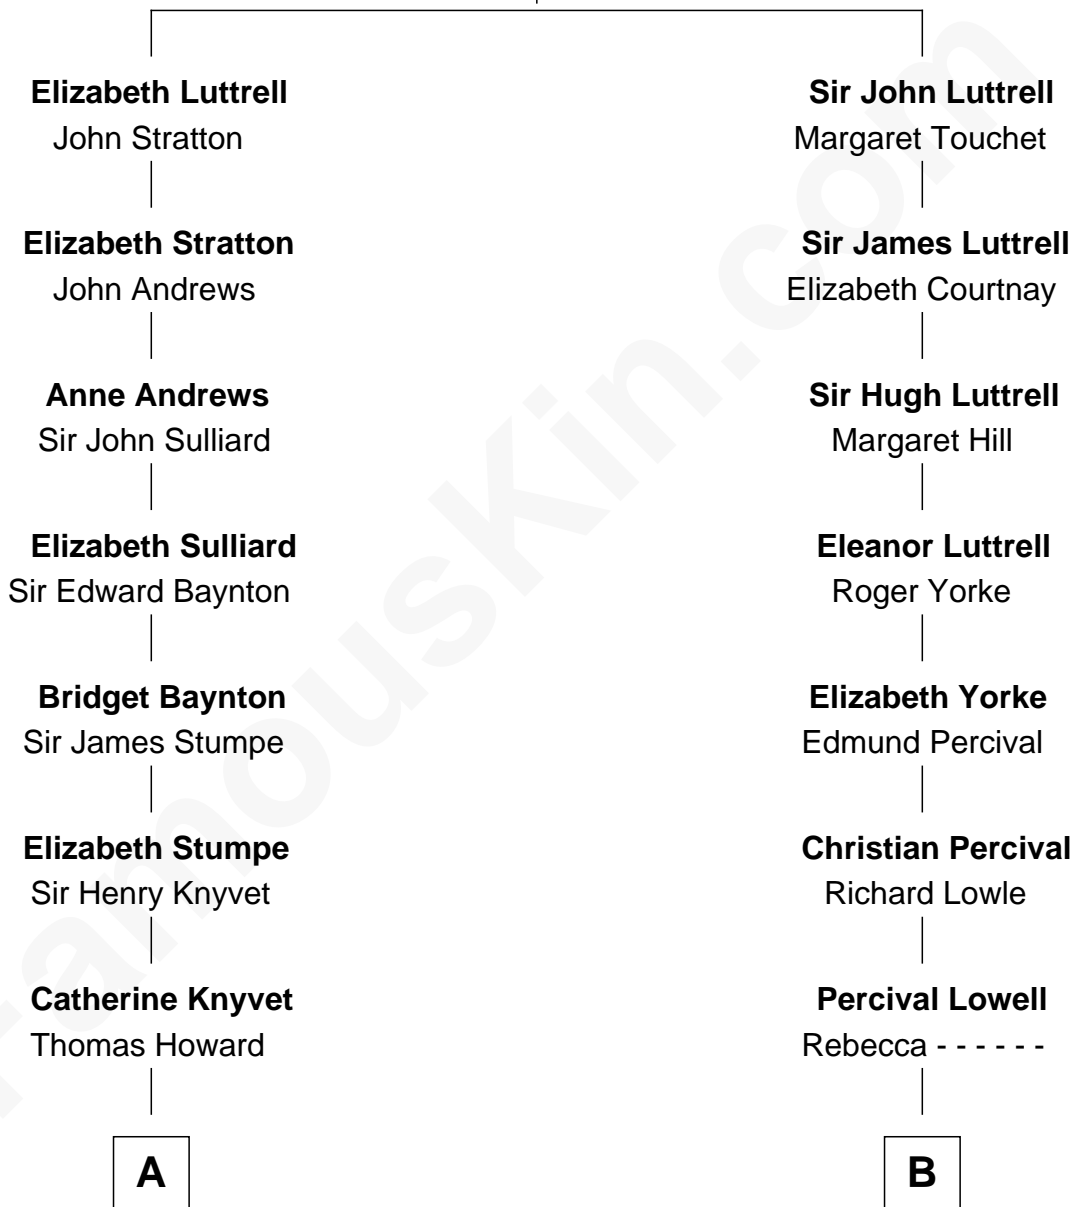

FamousKin.com Relationship Chart of

Queen Elizabeth II

Queen of the United Kingdom

18th cousin of

Bill Weld

68th Governor of Massachusetts

Sir Hugh Luttrell
Catherine de Beaumont

C

Elizabeth Bowes-Lyon
George VI, King of the United Kingdom

Queen Elizabeth II
Queen of the United Kingdom

D

Mary Blake Nichols
David Weld

Bill Weld
68th Governor of Massachusetts

FamousKin.com