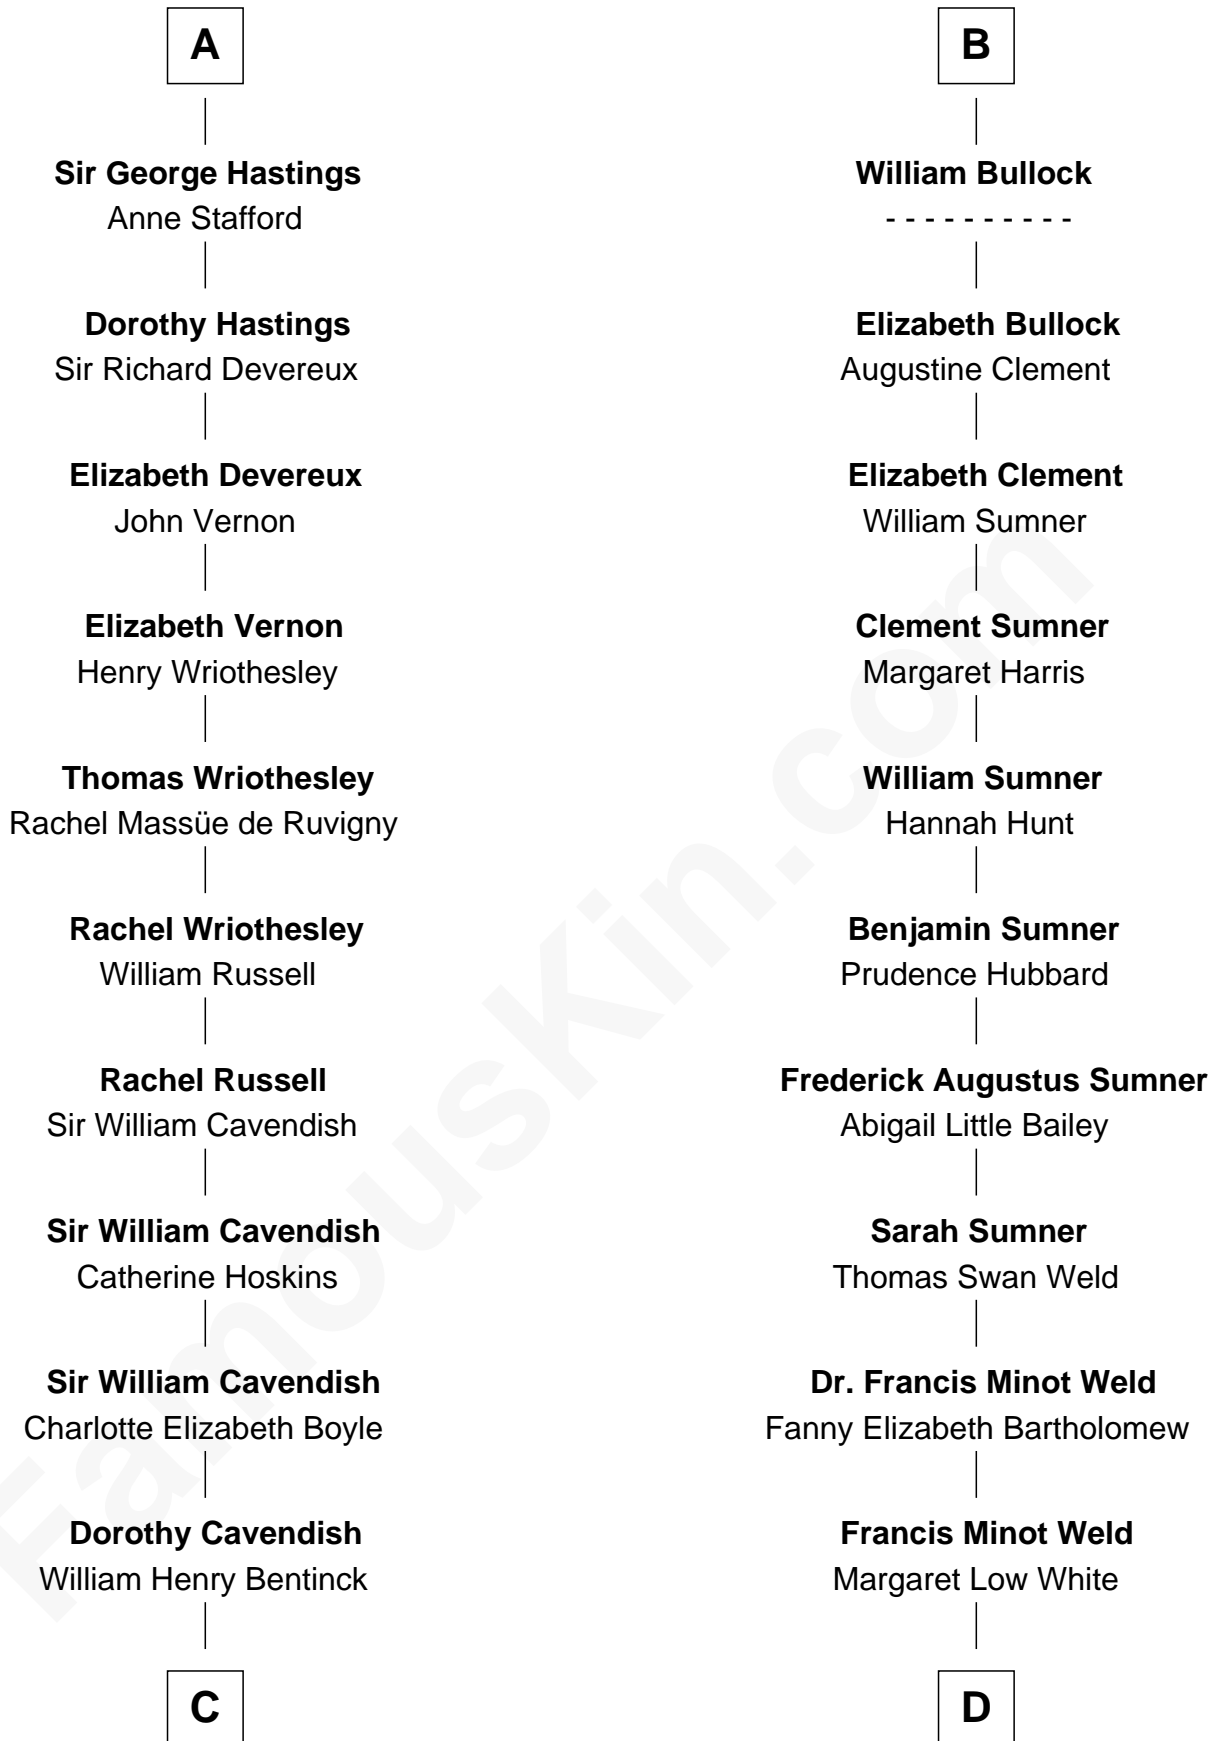

## Relationship Chart of

### Queen Elizabeth II

*Queen of the United Kingdom*

18th cousin 3 times removed of

**Bill Weld**

*68th Governor of Massachusetts*

**C**

**Charles Augustus Cavendish-Bentinck**

Anne Wellesley

**Rev. Charles William Cavendish-Bentinck**

Caroline Louisa Burnaby

**Cecilia Nina Cavendish-Bentinck**

Claude George Bowes-Lyon

**Elizabeth Bowes-Lyon**

George VI, King of the United Kingdom

**Queen Elizabeth II**

*Queen of the United Kingdom*

**D**

**David Weld**

Mary Blake Nichols

**Bill Weld**

*68th Governor of Massachusetts*

FamousKin.com