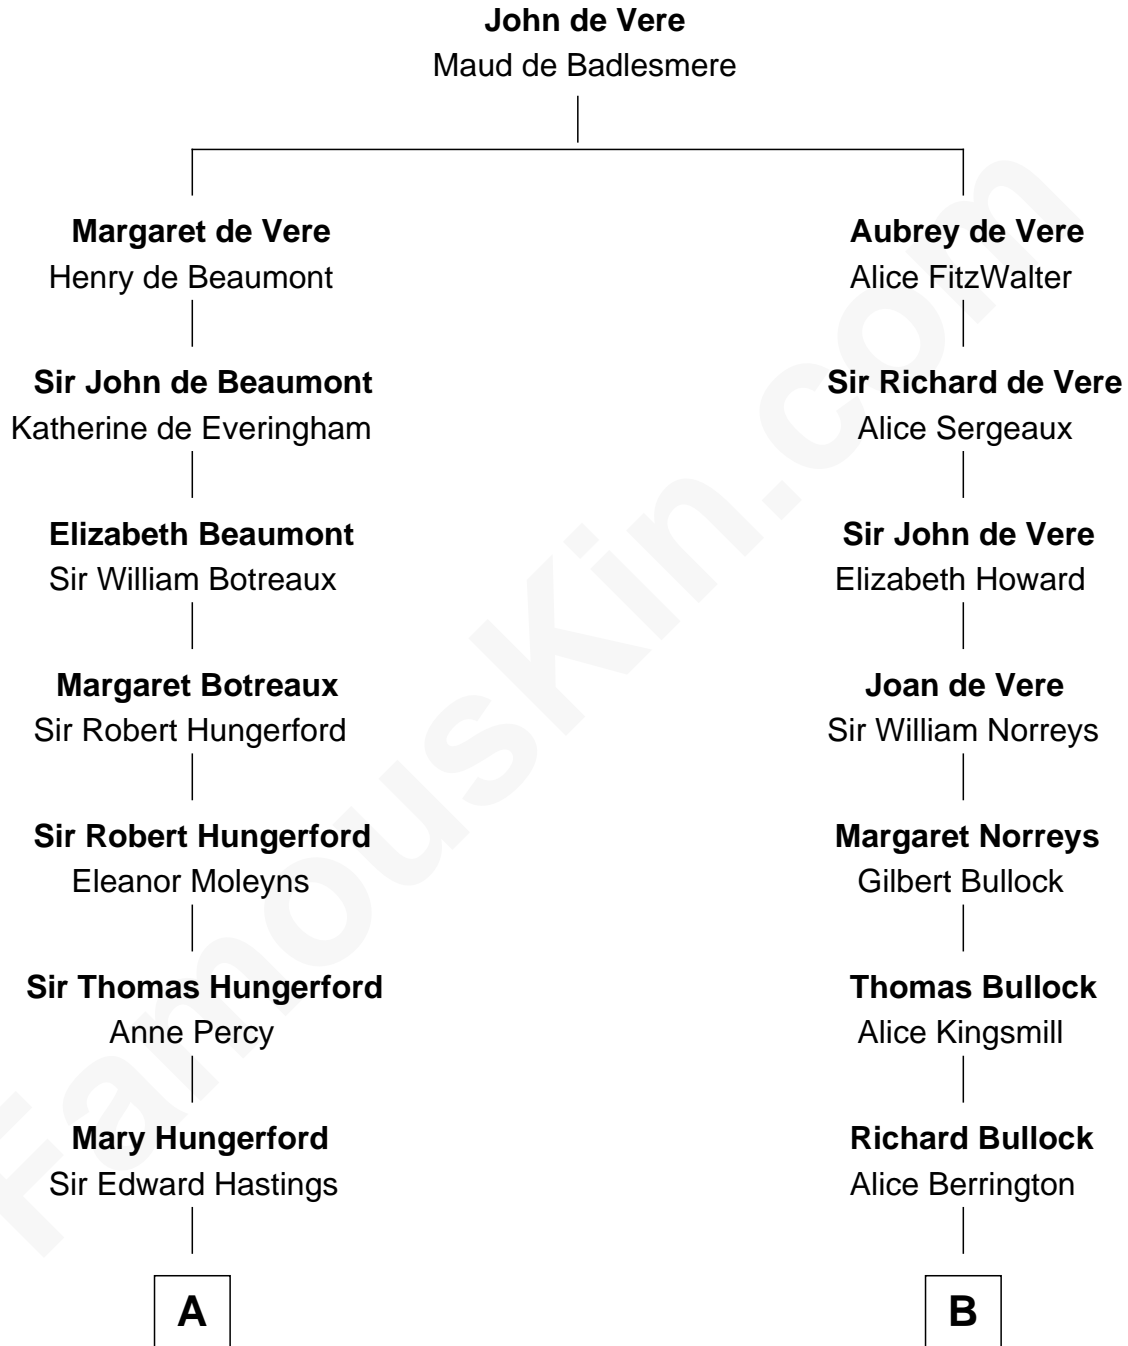

## Relationship Chart of

### Queen Elizabeth II

*Queen of the United Kingdom*

18th cousin 3 times removed of

**Bill Weld**

*68th Governor of Massachusetts*

**C**

**Charles Augustus Cavendish-Bentinck**

Anne Wellesley

*Queen of the United Kingdom*

**D**

**David Weld**

Mary Blake Nichols

**Bill Weld**

*68th Governor of Massachusetts*

FamousKin.com