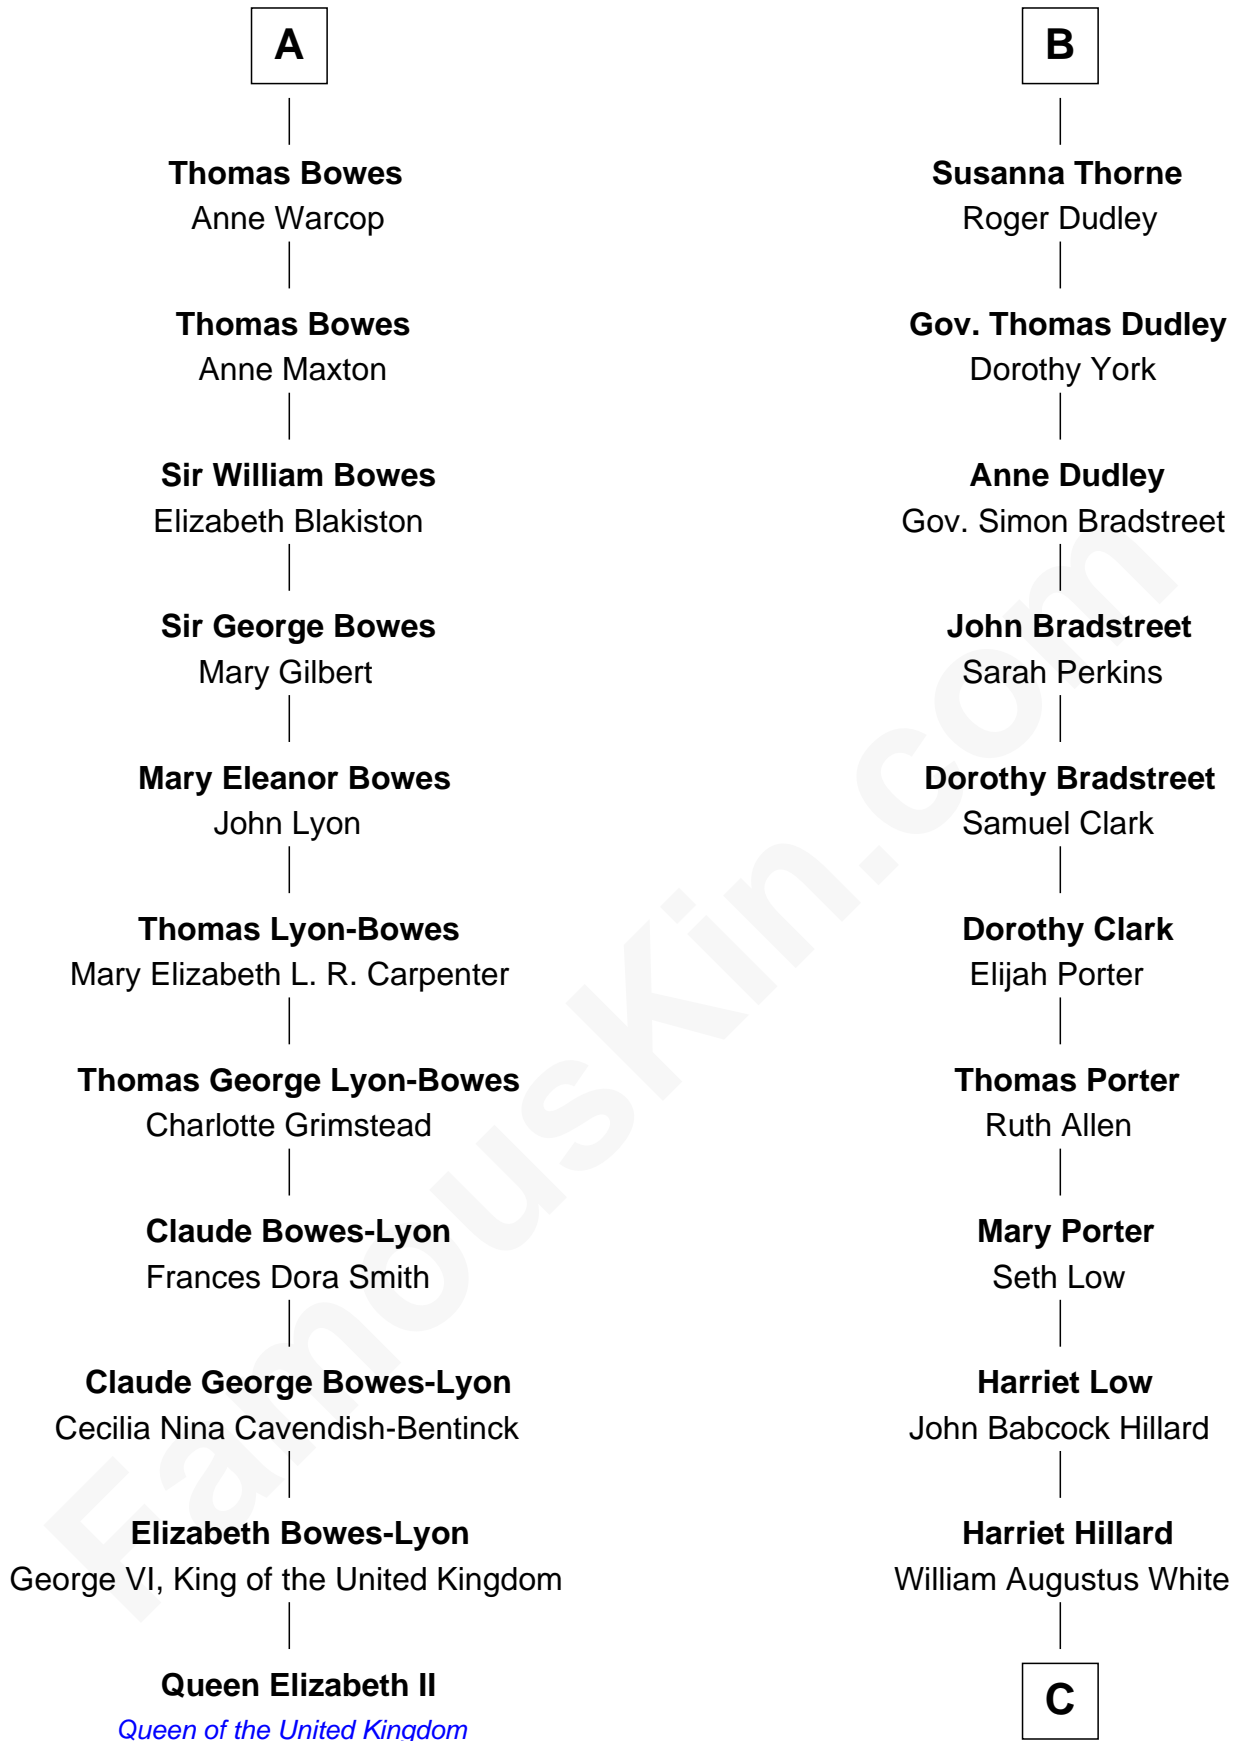

FamousKin.com

Relationship Chart of

Queen Elizabeth II

Queen of the United Kingdom

17th cousin 2 times removed of

Bill Weld

68th Governor of Massachusetts

C

—
Margaret Low White

Francis Minot Weld

—
David Weld

Mary Blake Nichols

—
Bill Weld

68th Governor of Massachusetts

FamousKin.com