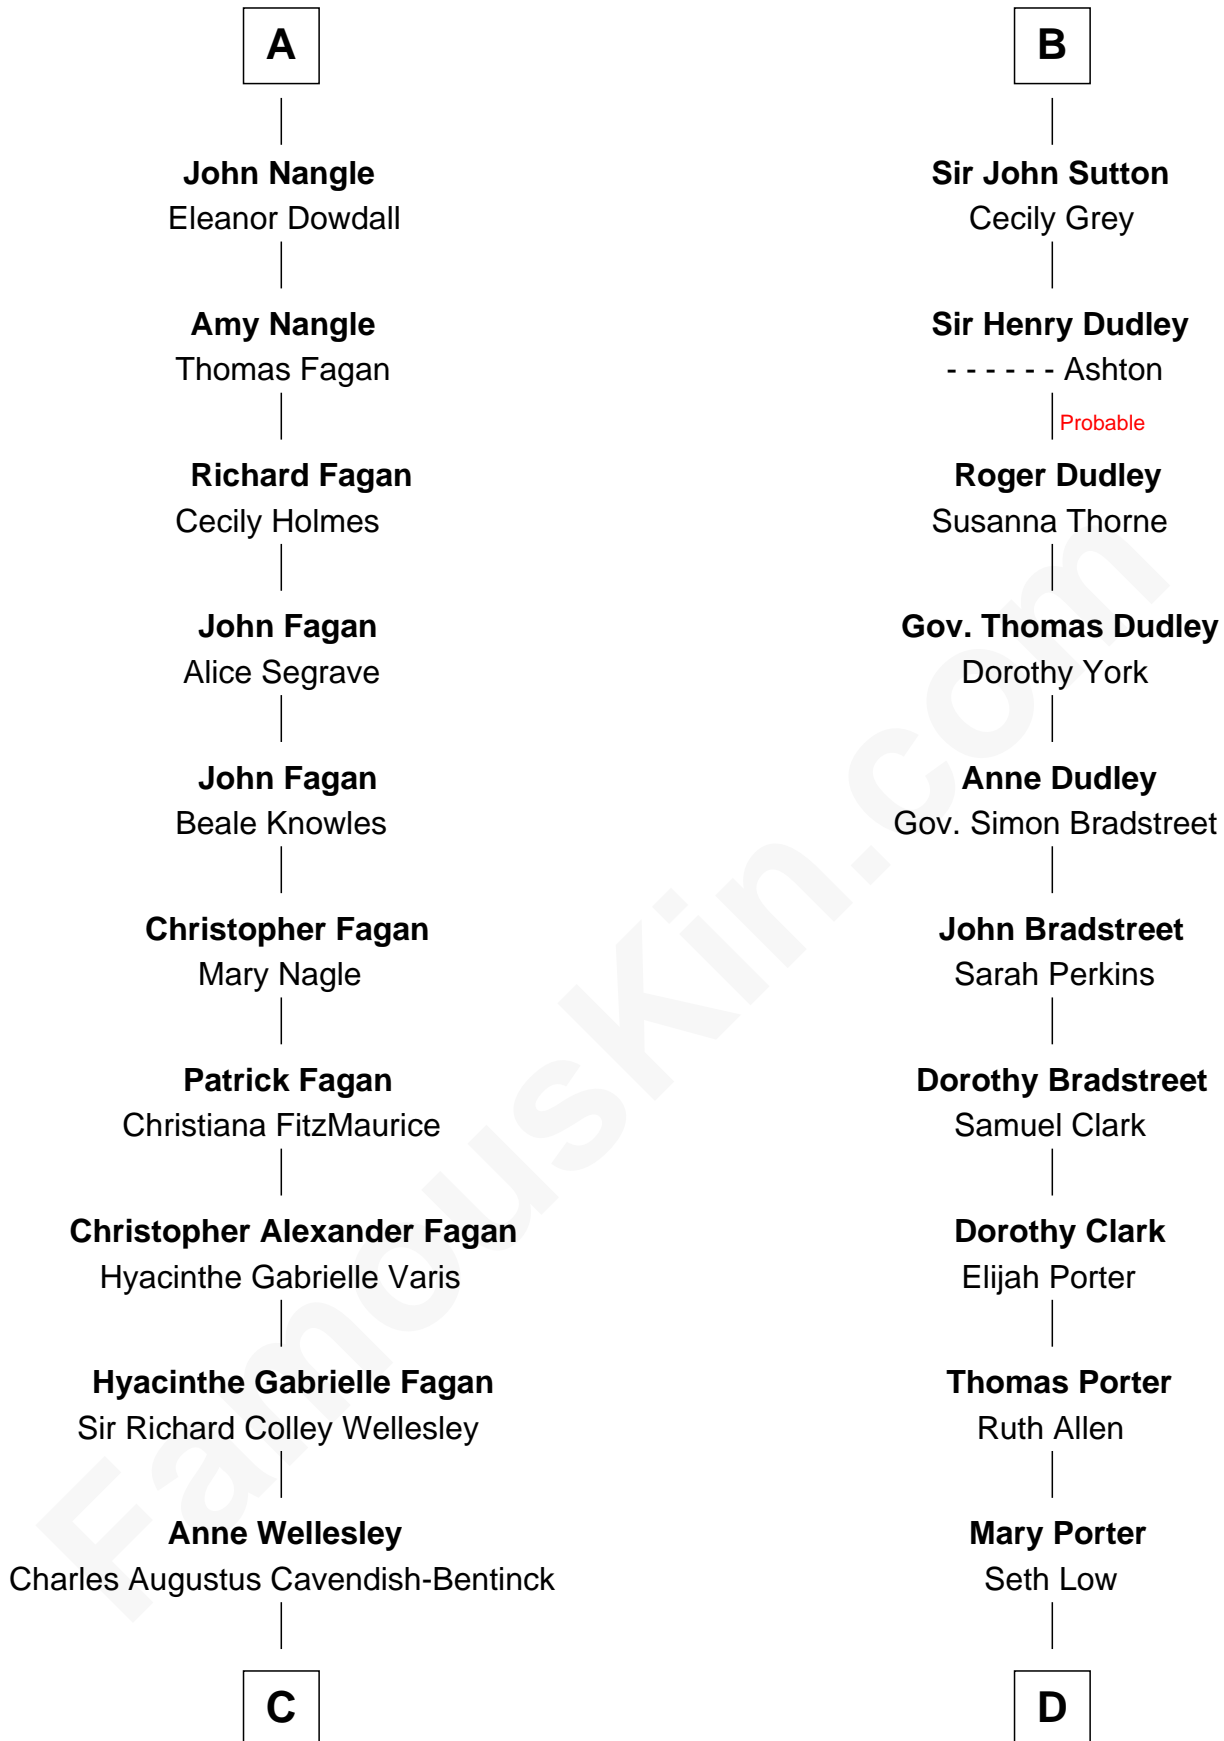

FamousKin.com

Relationship Chart of

Queen Elizabeth II

Queen of the United Kingdom

20th cousin 1 time removed of

Bill Weld

68th Governor of Massachusetts

C

Rev. Charles William Cavendish-Bentinck

Caroline Louisa Burnaby

Cecilia Nina Cavendish-Bentinck

Claude George Bowes-Lyon

Elizabeth Bowes-Lyon

George VI, King of the United Kingdom

Queen Elizabeth II

Queen of the United Kingdom