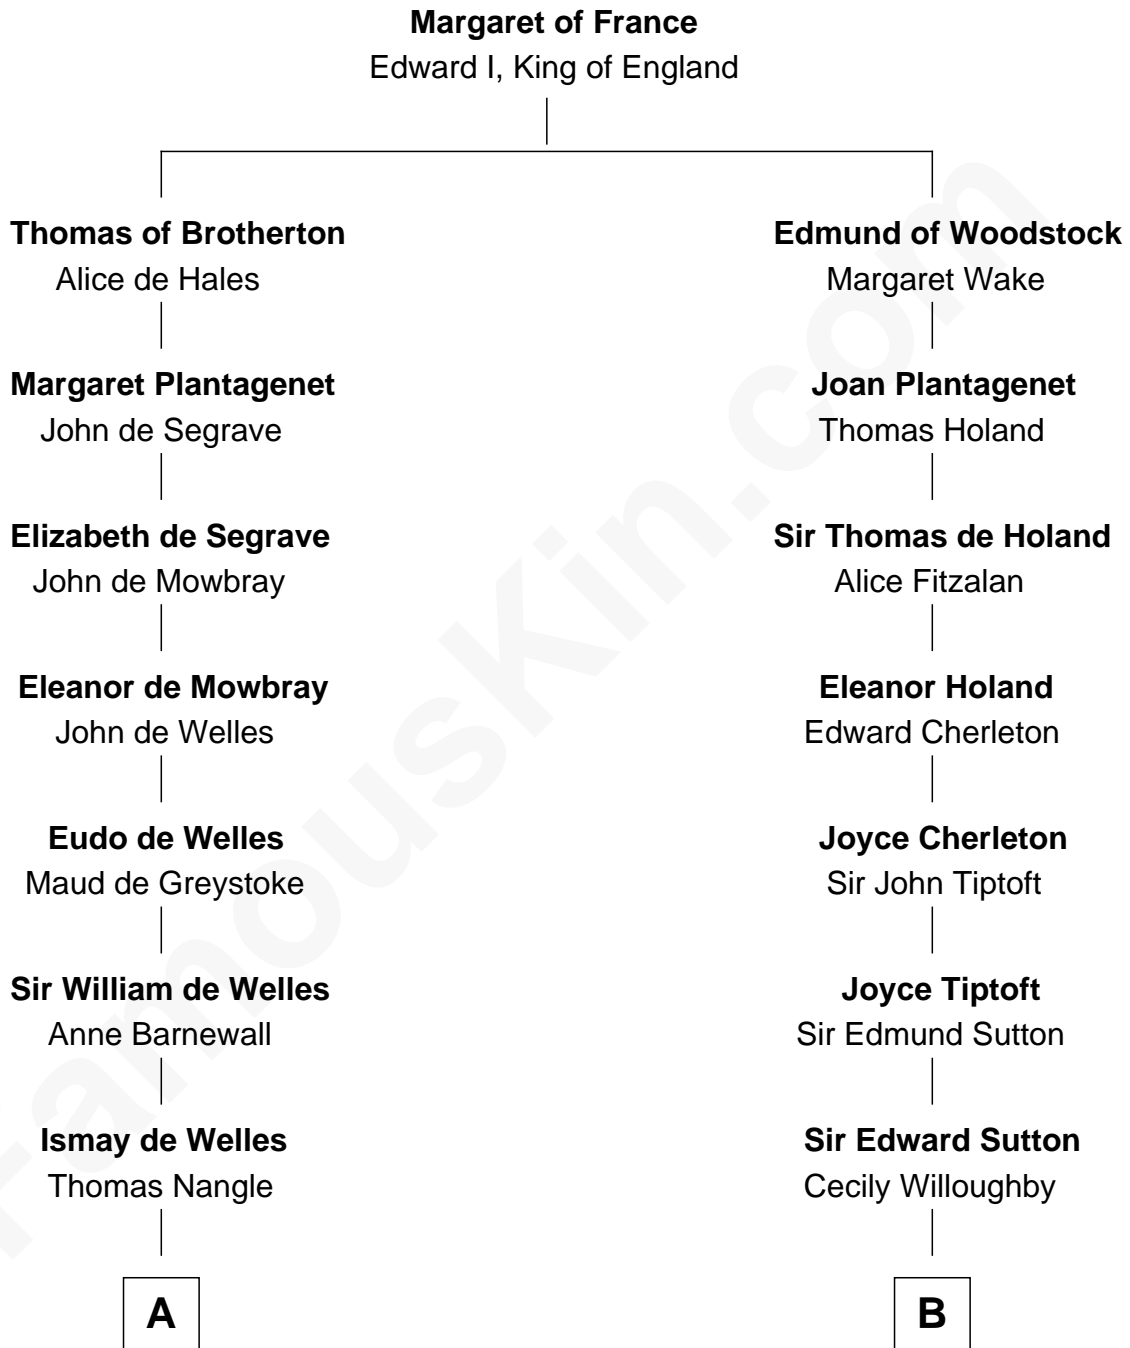

FamousKin.com

Relationship Chart of

Queen Elizabeth II

Queen of the United Kingdom

20th cousin 1 time removed of

Bill Weld

68th Governor of Massachusetts

C

Rev. Charles William Cavendish-Bentinck

Caroline Louisa Burnaby

Cecilia Nina Cavendish-Bentinck

Claude George Bowes-Lyon

Elizabeth Bowes-Lyon

George VI, King of the United Kingdom

Queen Elizabeth II

Queen of the United Kingdom