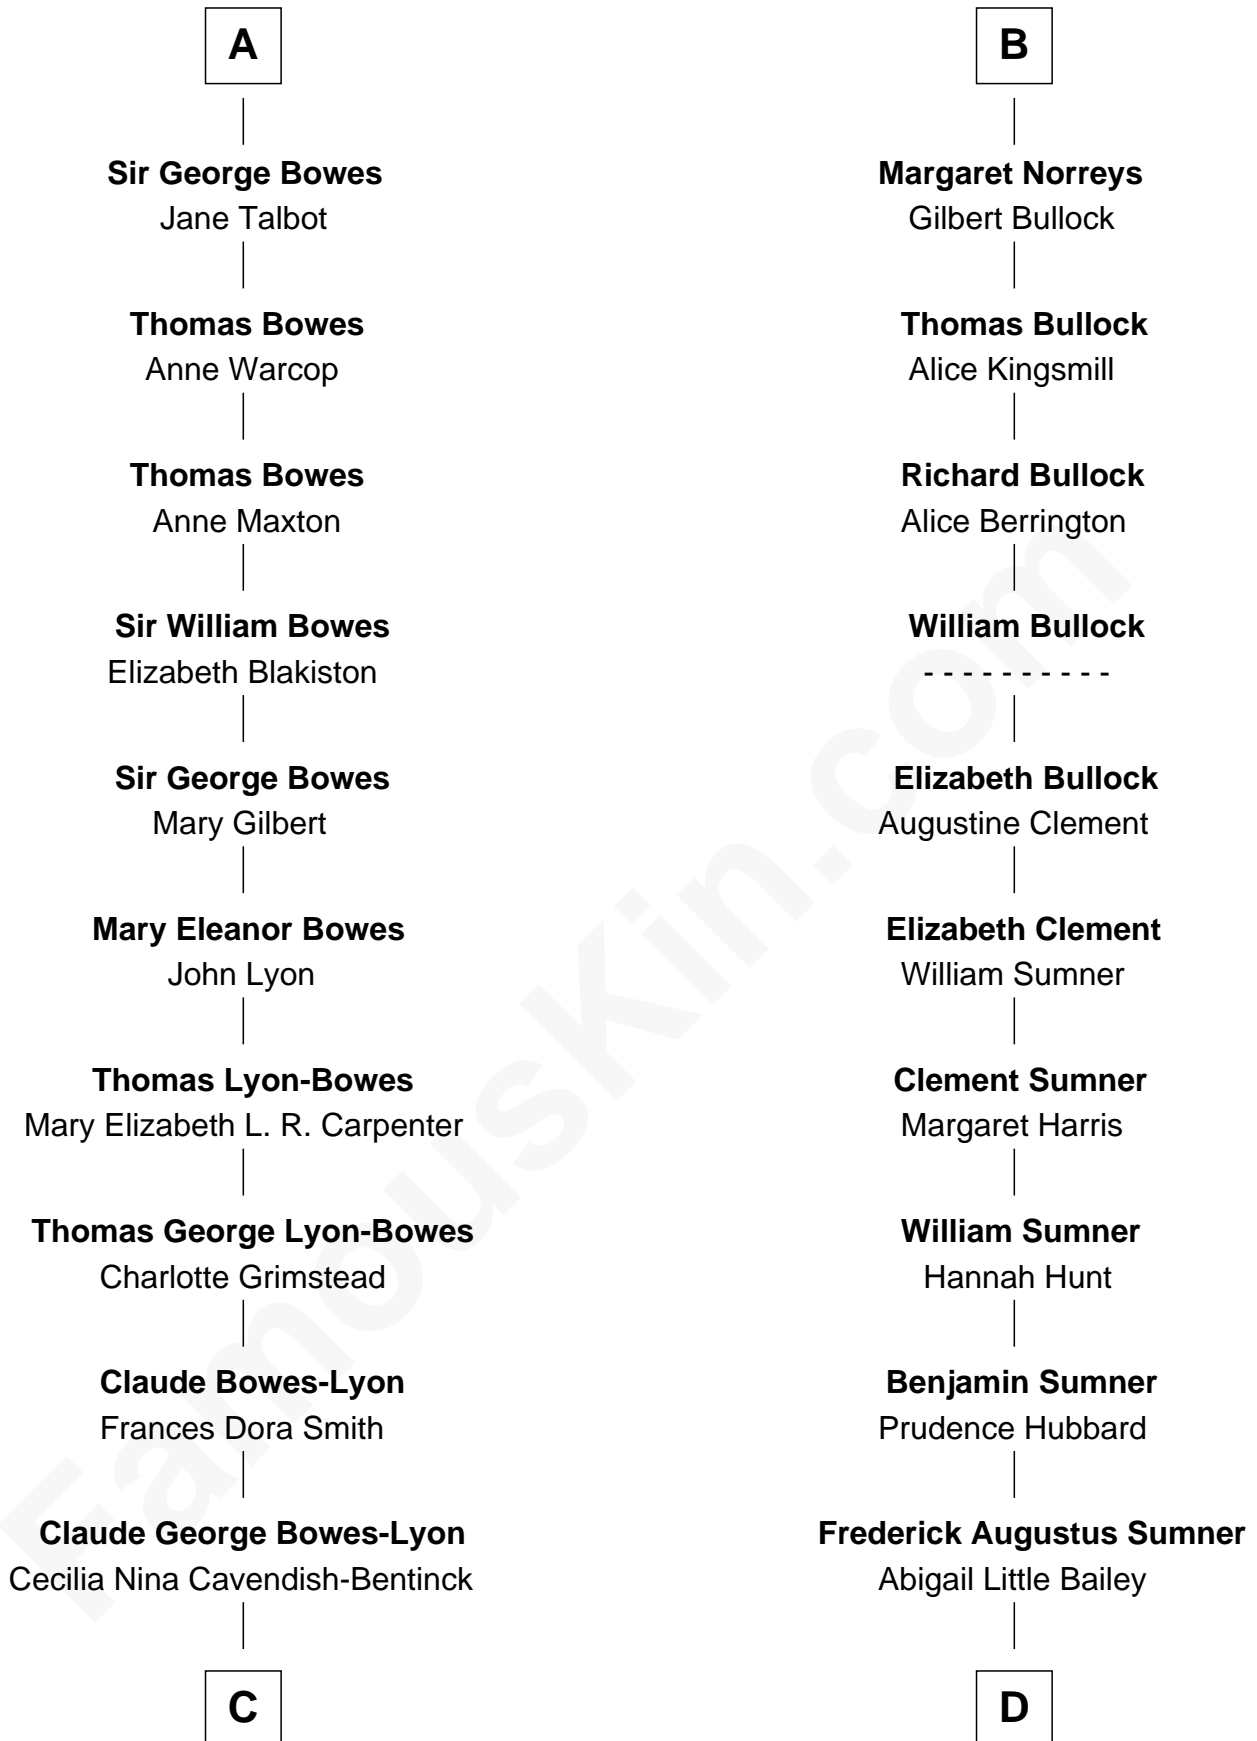

FamousKin.com Relationship Chart of

Queen Elizabeth II

Queen of the United Kingdom

18th cousin 3 times removed of

Bill Weld

68th Governor of Massachusetts

C

Elizabeth Bowes-Lyon
George VI, King of the United Kingdom

Queen Elizabeth II
Queen of the United Kingdom

D

Sarah Sumner
Thomas Swan Weld

Dr. Francis Minot Weld
Fanny Elizabeth Bartholomew

Francis Minot Weld
Margaret Low White

David Weld
Mary Blake Nichols

Bill Weld
68th Governor of Massachusetts