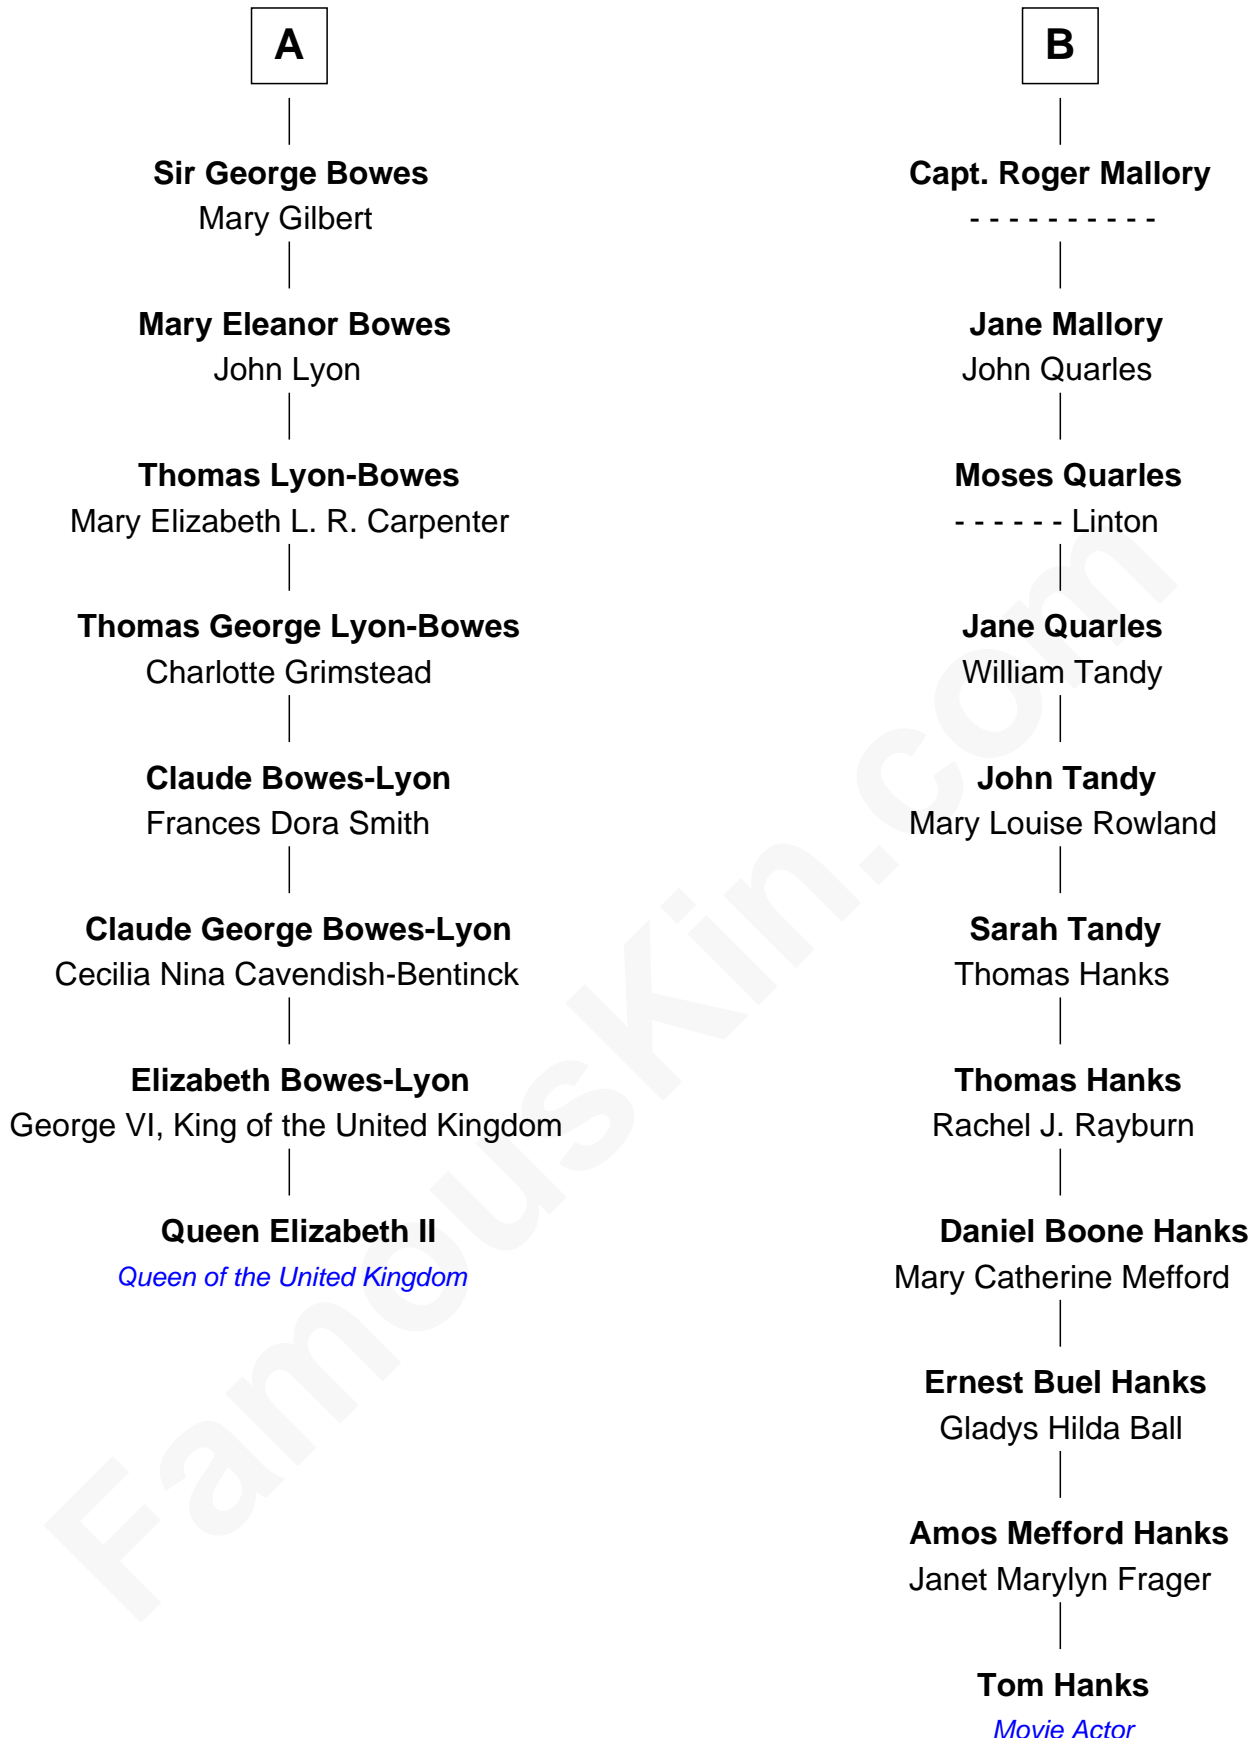

# FamousKin.com Relationship Chart of

**Queen Elizabeth II**

*Queen of the United Kingdom*

14th cousin 3 times removed of

**Tom Hanks**

*Movie Actor*

**Sir William FitzHugh**

Margery Willoughby

Elizabeth II photo by [Eric Draper](#)