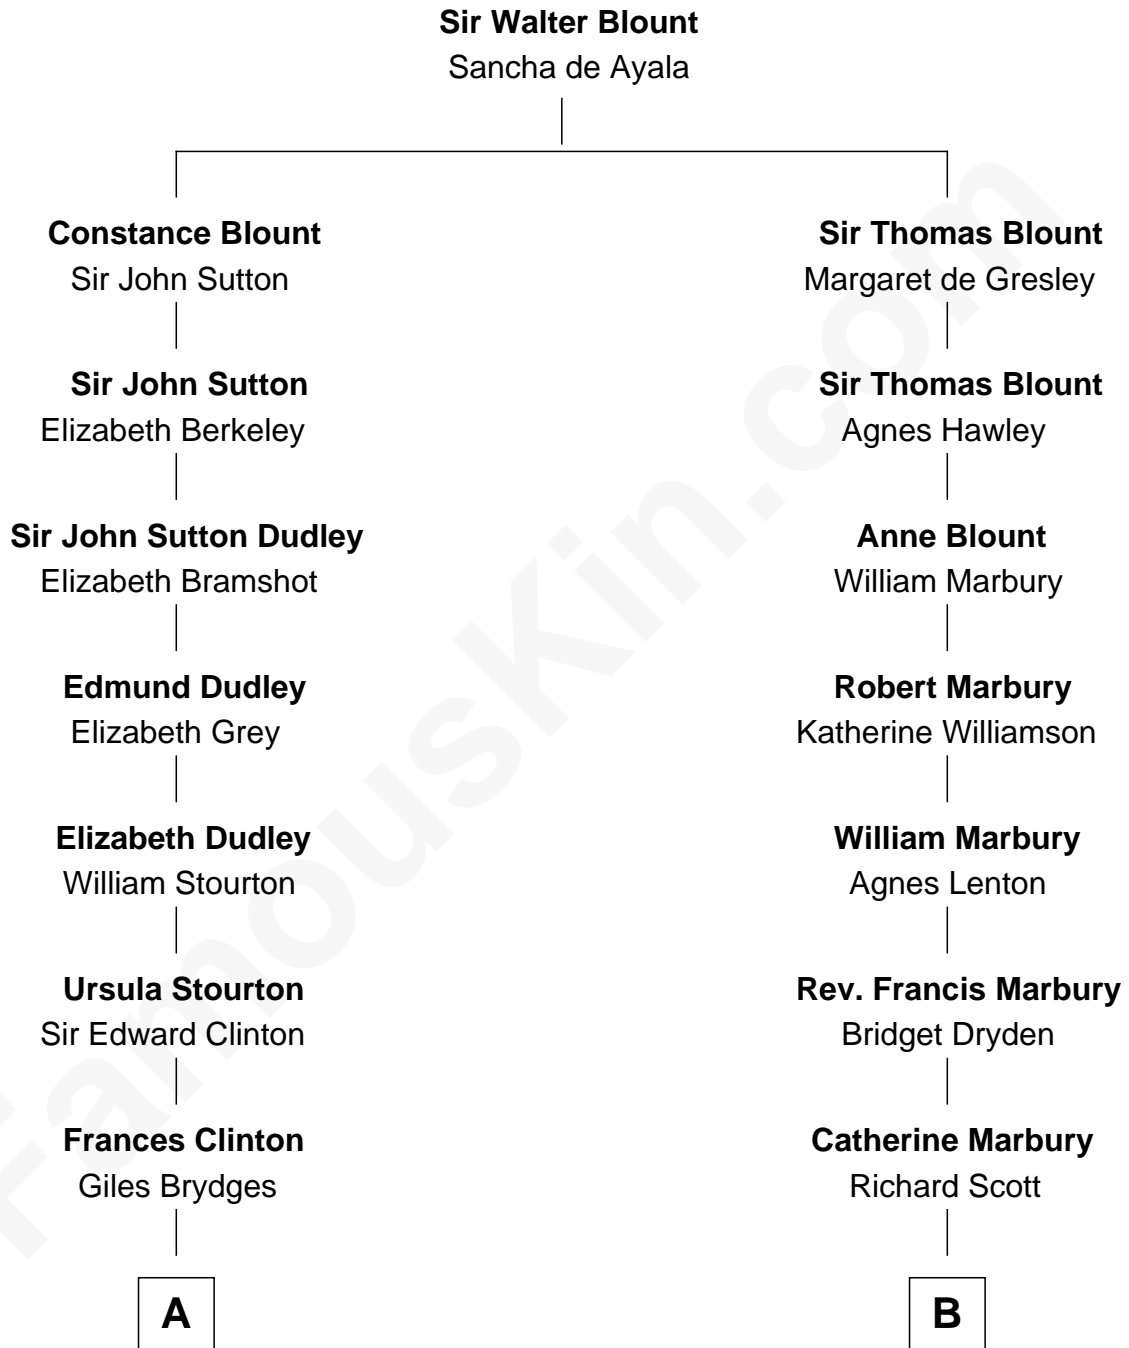

FamousKin.com

Relationship Chart of

Queen Elizabeth II

Queen of the United Kingdom

17th cousin 1 time removed of

Tuesday Weld

TV and Movie Actress

A

Catherine Brydges

Francis Russell

Sir William Russell

Anne Carr

William Russell

Rachel Wriothesley

Rachel Russell

Sir William Cavendish