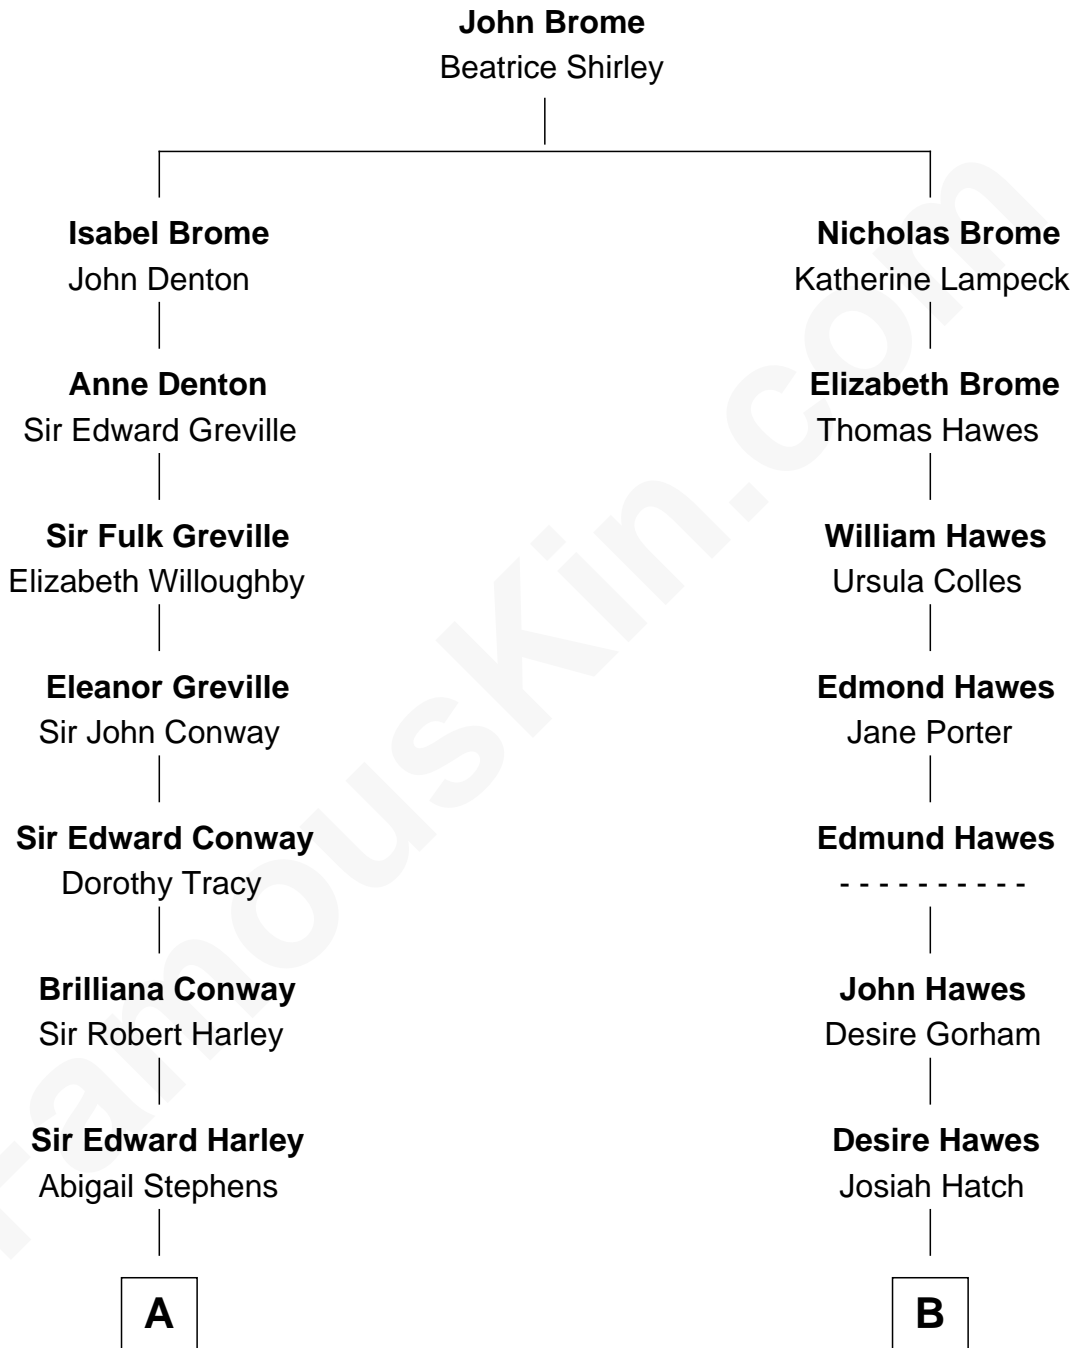

## Relationship Chart of

### Queen Elizabeth II

*Queen of the United Kingdom*

14th cousin 1 time removed of

### Tuesday Weld

*TV and Movie Actress*

**A**

**Robert Harley**  
Elizabeth Foley

**Edward Harley**  
Henrietta Cavendish Holles

**Margaret Cavendish Harley**  
Sir William Bentinck

**William Henry Bentinck**  
Dorothy Cavendish