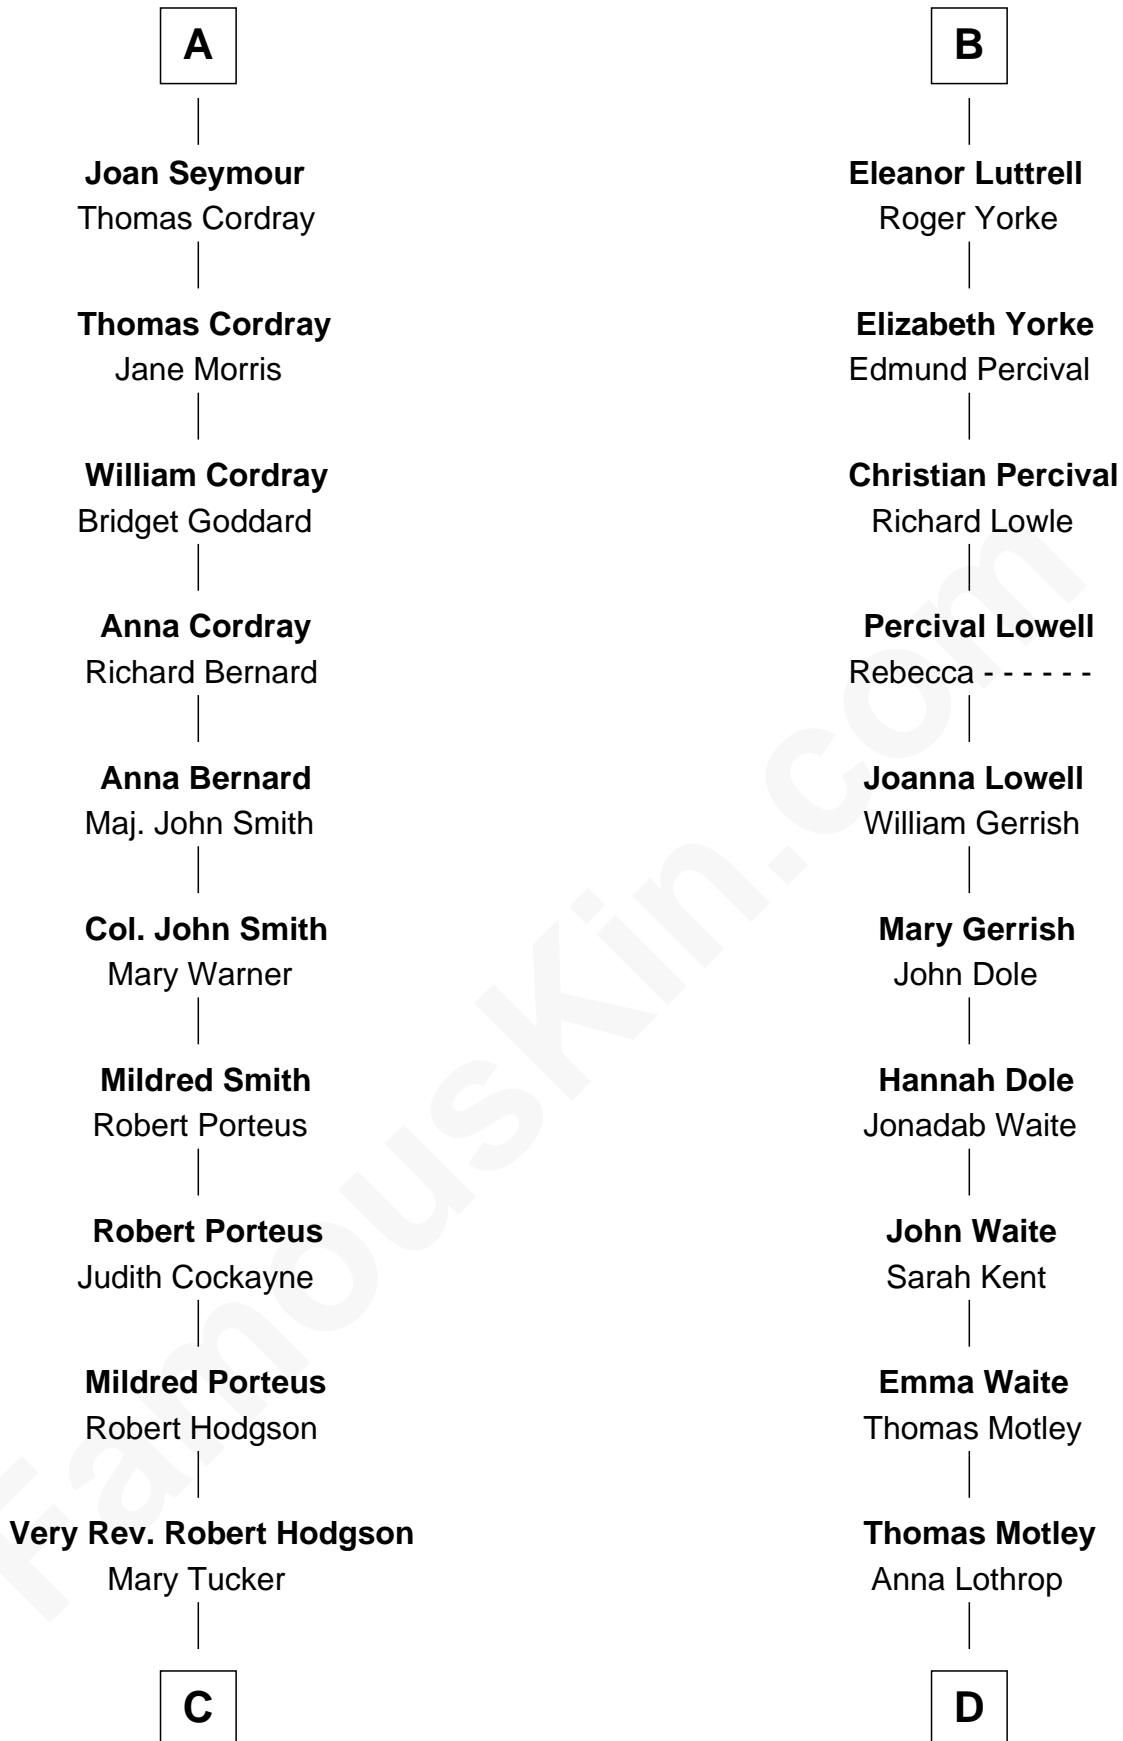

FamousKin.com Relationship Chart of

Queen Elizabeth II

Queen of the United Kingdom

21st cousin of

Tuesday Weld

TV and Movie Actress

Sir Hugh de Courtenay

Eleanor le Despencer

C

Henrietta Mildred Hodgson

Oswald Smith

Frances Dora Smith

Claude Bowes-Lyon

Claude George Bowes-Lyon

Cecilia Nina Cavendish-Bentinck

Elizabeth Bowes-Lyon

George VI, King of the United Kingdom

Queen Elizabeth II

Queen of the United Kingdom

D

Anna Lothrop Motley

Alfred Rodman

Eloise Rodman

Stephen Minot Weld

Edward Motley Weld

Sarah Lothrop King

Lothrop Motley Weld

Yosene Balfour Ker

Tuesday Weld

TV and Movie Actress