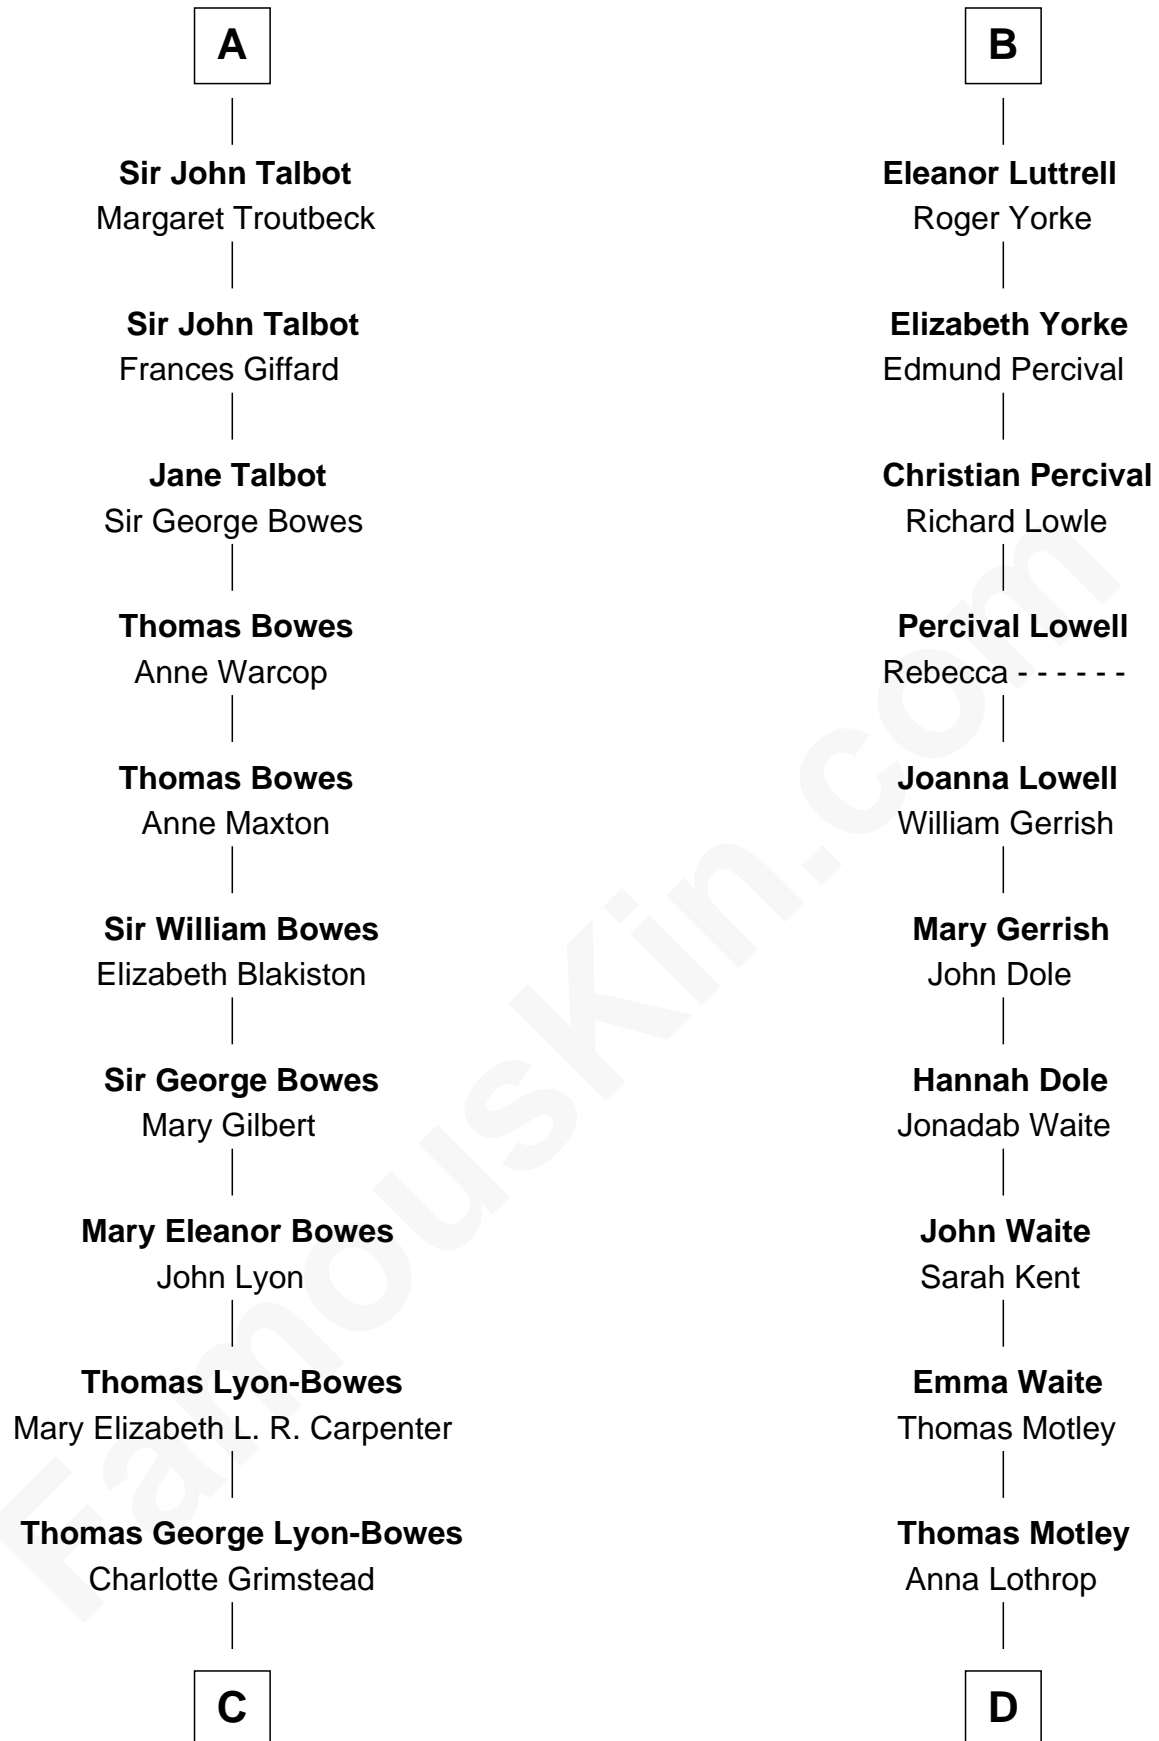

FamousKin.com

Relationship Chart of

Queen Elizabeth II

Queen of the United Kingdom

20th cousin 1 time removed of

Tuesday Weld

TV and Movie Actress

C

Claude Bowes-Lyon
Frances Dora Smith

Claude George Bowes-Lyon
Cecilia Nina Cavendish-Bentinck

Elizabeth Bowes-Lyon
George VI, King of the United Kingdom

Queen Elizabeth II
Queen of the United Kingdom

D

Anna Lothrop Motley
Alfred Rodman

Eloise Rodman
Stephen Minot Weld

Edward Motley Weld
Sarah Lothrop King

Lothrop Motley Weld
Yosene Balfour Ker

Tuesday Weld
TV and Movie Actress