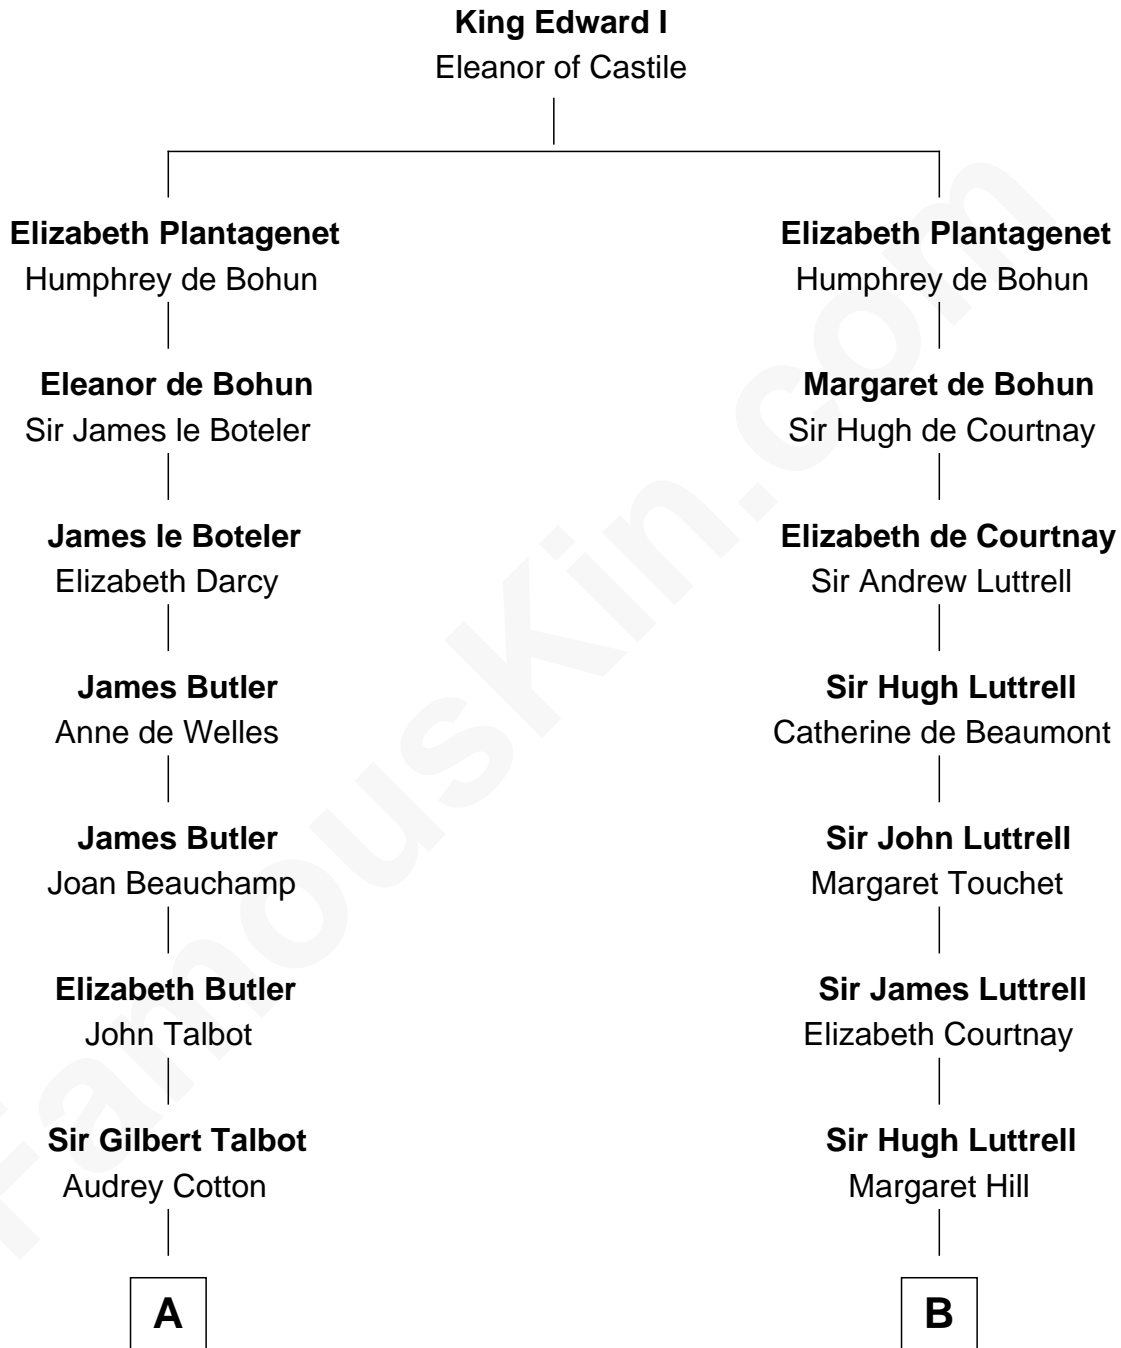

FamousKin.com

Relationship Chart of

Queen Elizabeth II

Queen of the United Kingdom

20th cousin 1 time removed of

Tuesday Weld

TV and Movie Actress

C

Claude Bowes-Lyon
Frances Dora Smith

Claude George Bowes-Lyon
Cecilia Nina Cavendish-Bentinck

Elizabeth Bowes-Lyon
George VI, King of the United Kingdom

Queen Elizabeth II
Queen of the United Kingdom

D

Anna Lothrop Motley
Alfred Rodman

Eloise Rodman
Stephen Minot Weld

Edward Motley Weld
Sarah Lothrop King

Lothrop Motley Weld
Yosene Balfour Ker

Tuesday Weld
TV and Movie Actress