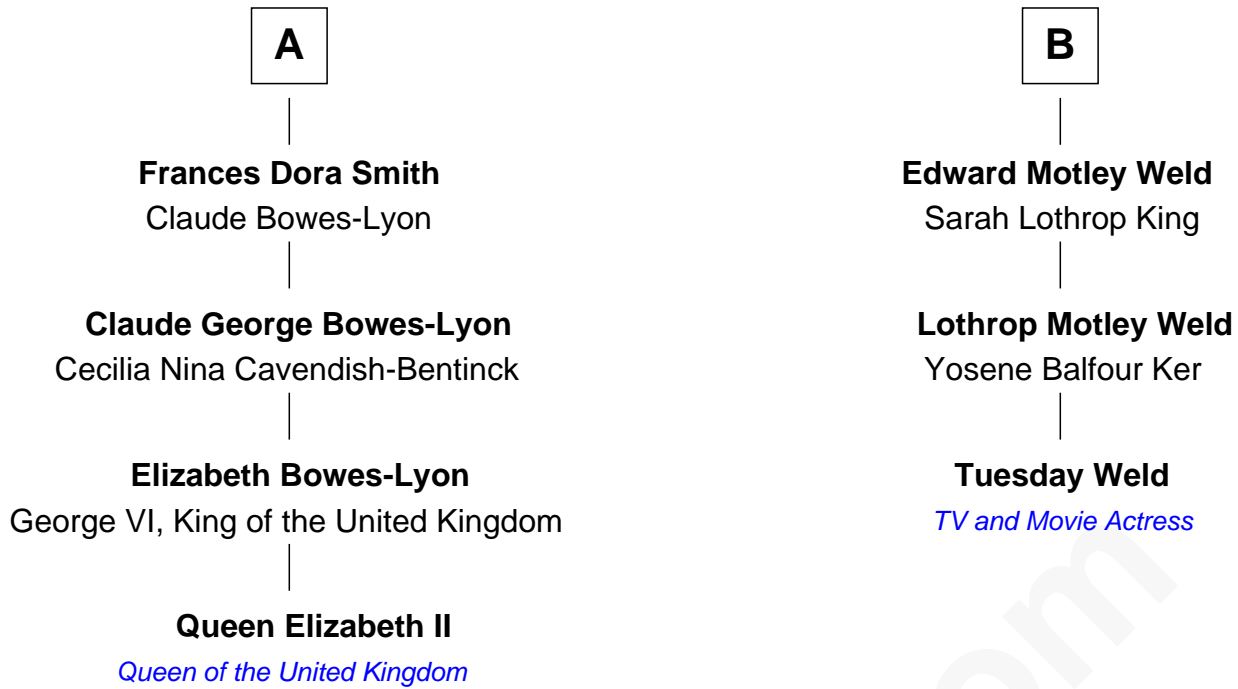

# FamousKin.com Relationship Chart of

**Queen Elizabeth II**

*Queen of the United Kingdom*

9th cousin 1 time removed of

**Tuesday Weld**

*TV and Movie Actress*

**Rev. Benjamin Child**

Sarah Shenton

Elizabeth II photo by [Eric Draper](#)