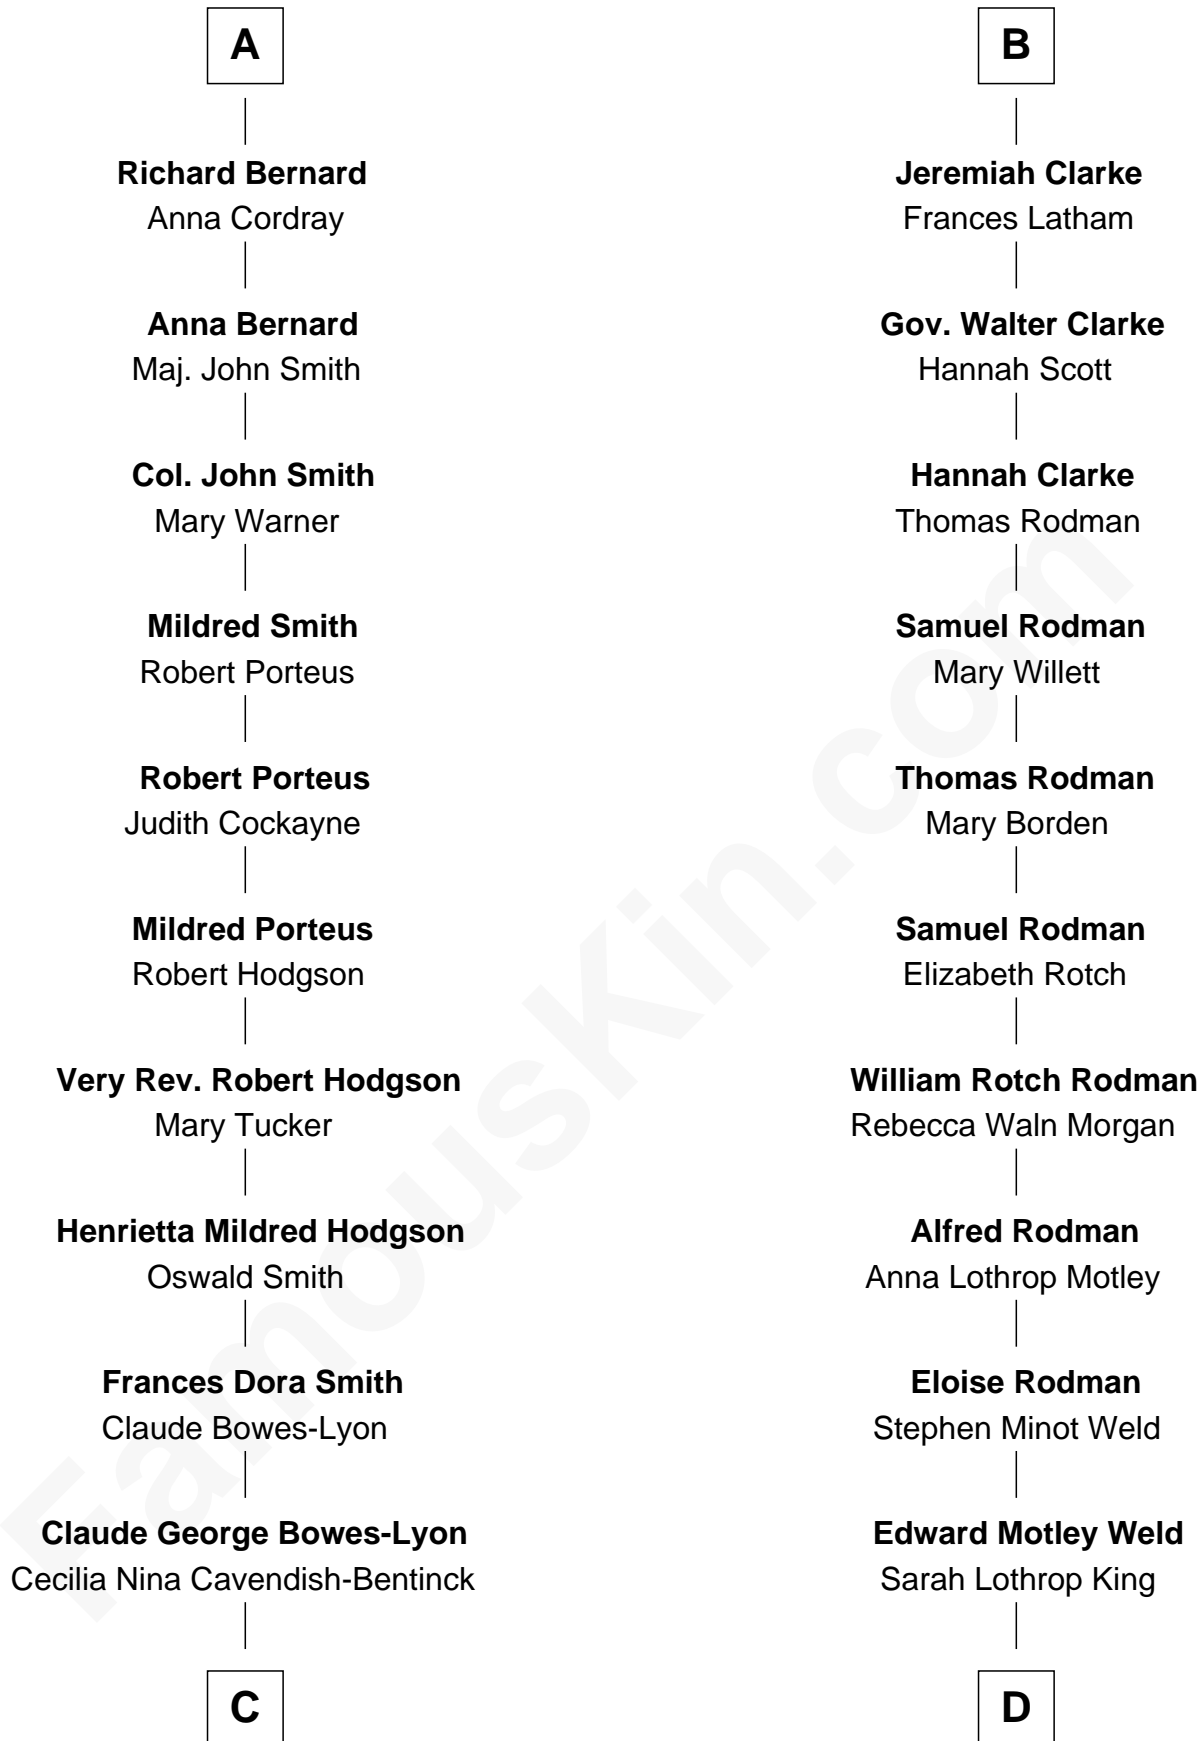

FamousKin.com Relationship Chart of

Queen Elizabeth II

Queen of the United Kingdom

18th cousin of

Tuesday Weld

TV and Movie Actress

Stephen le Scrope

Margery de Welles

B

C

Elizabeth Bowes-Lyon

George VI, King of the United Kingdom

Queen Elizabeth II

Queen of the United Kingdom

D

Lothrop Motley Weld