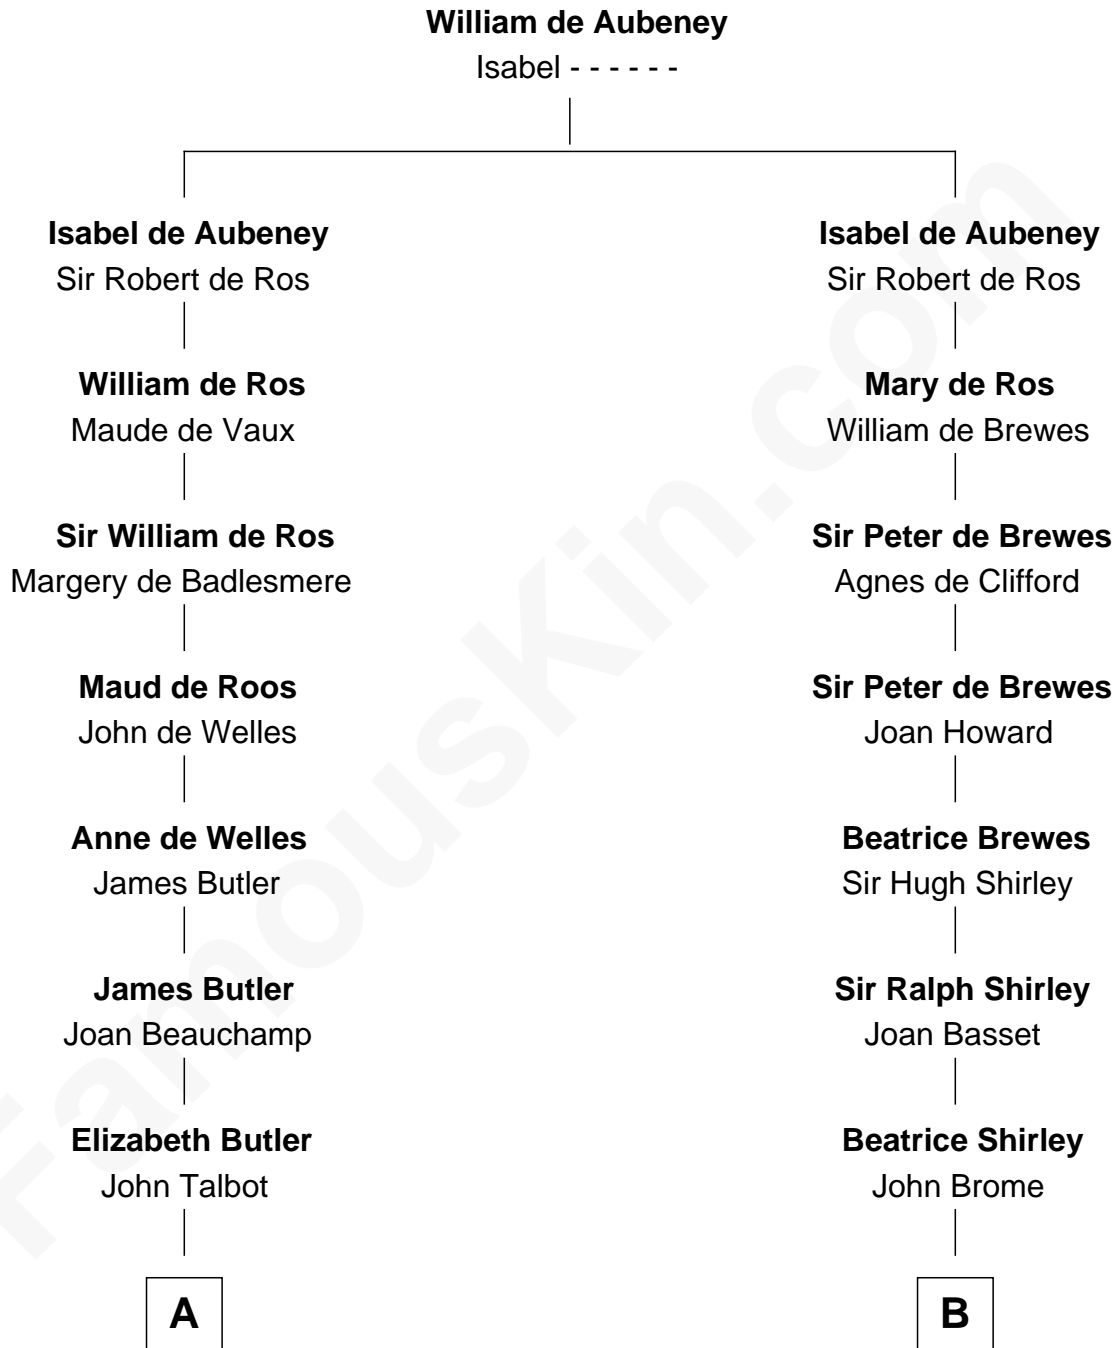

FamousKin.com Relationship Chart of

Queen Elizabeth II

Queen of the United Kingdom

21st cousin of

Tuesday Weld

TV and Movie Actress

C

Thomas George Lyon-Bowes

Charlotte Grimstead

Claude Bowes-Lyon

Frances Dora Smith

Claude George Bowes-Lyon

Cecilia Nina Cavendish-Bentinck

Elizabeth Bowes-Lyon

George VI, King of the United Kingdom

Queen Elizabeth II

Queen of the United Kingdom

D

Stephen Minot Weld

Sarah Bartlett Balch

Stephen Minot Weld

Eloise Rodman

Edward Motley Weld

Sarah Lothrop King

Lothrop Motley Weld

Yosene Balfour Ker

Tuesday Weld

TV and Movie Actress