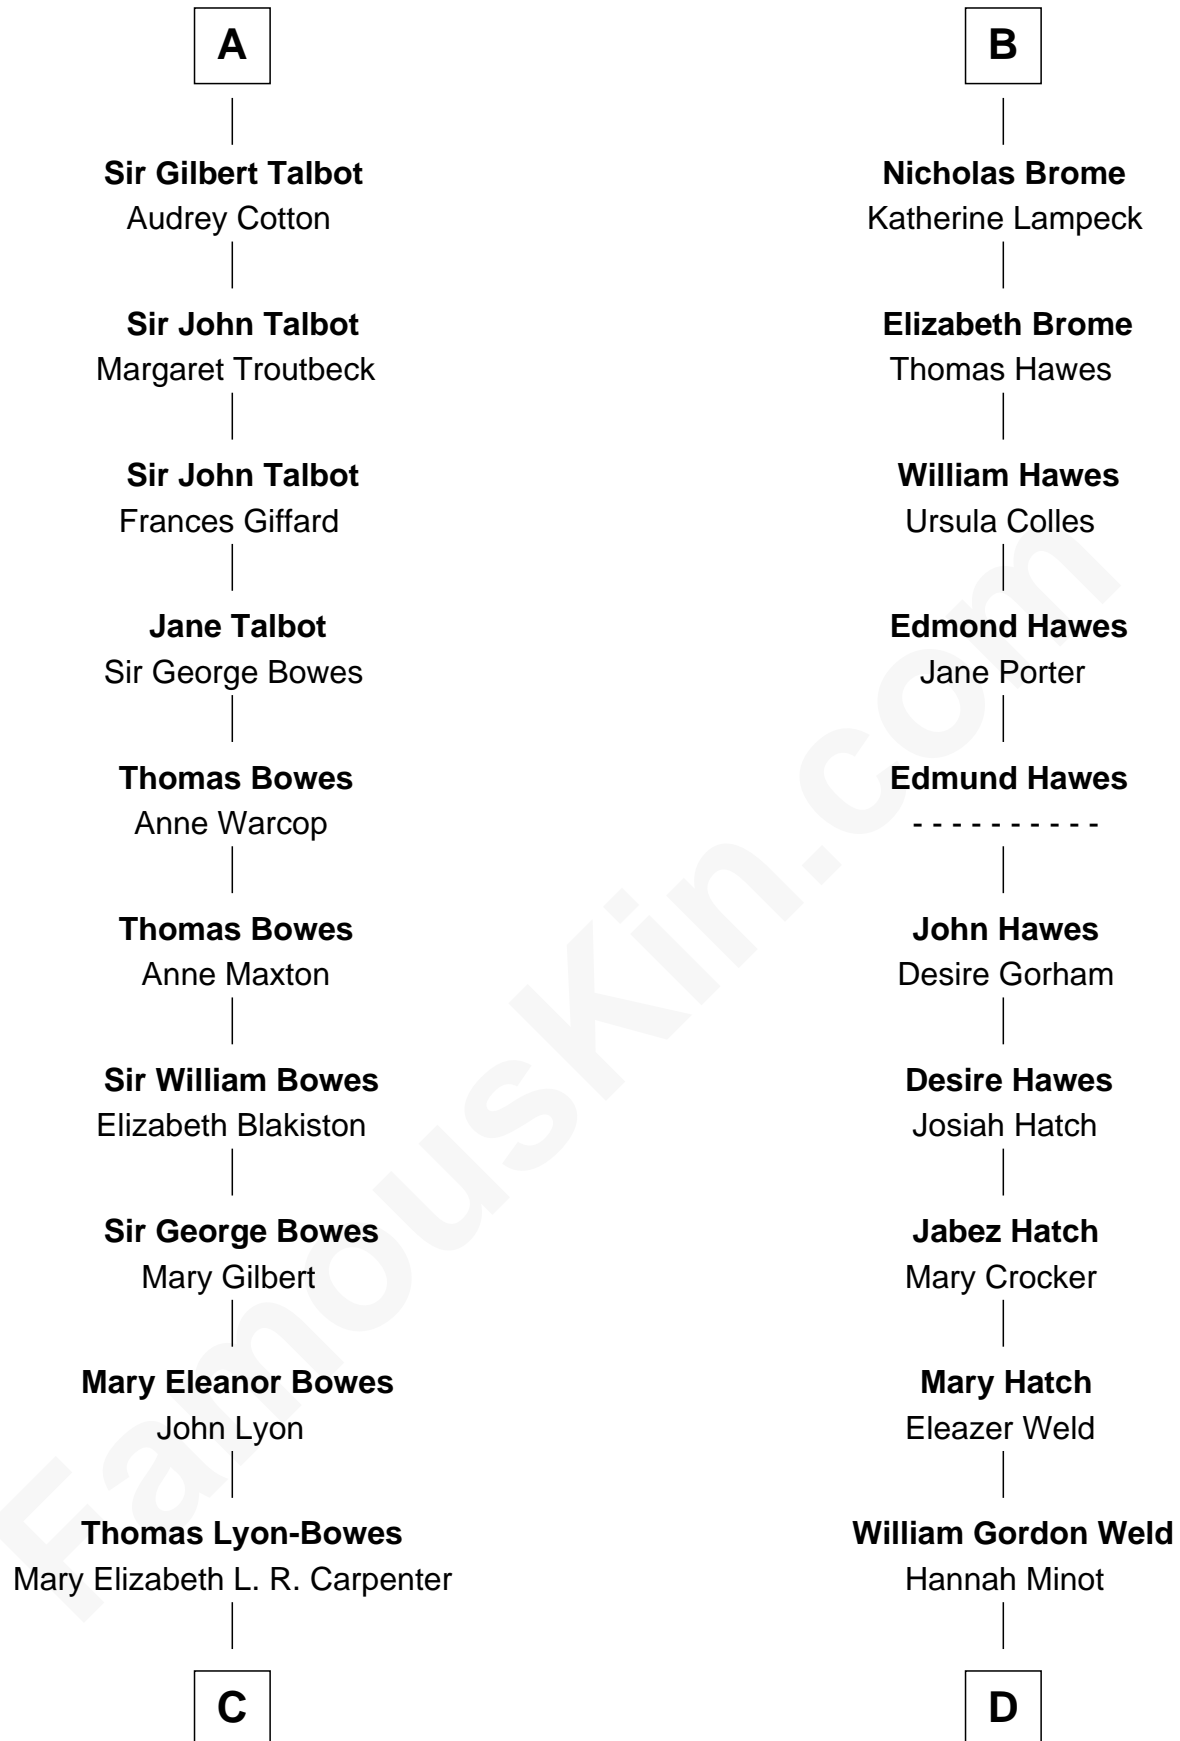

FamousKin.com Relationship Chart of

Queen Elizabeth II

Queen of the United Kingdom

21st cousin of

Tuesday Weld

TV and Movie Actress

C

Thomas George Lyon-Bowes

Charlotte Grimstead

Claude Bowes-Lyon

Frances Dora Smith

Claude George Bowes-Lyon

Cecilia Nina Cavendish-Bentinck

Elizabeth Bowes-Lyon

George VI, King of the United Kingdom

Queen Elizabeth II

Queen of the United Kingdom

D

Stephen Minot Weld

Sarah Bartlett Balch

Stephen Minot Weld

Eloise Rodman

Edward Motley Weld

Sarah Lothrop King

Lothrop Motley Weld

Yosene Balfour Ker

Tuesday Weld

TV and Movie Actress