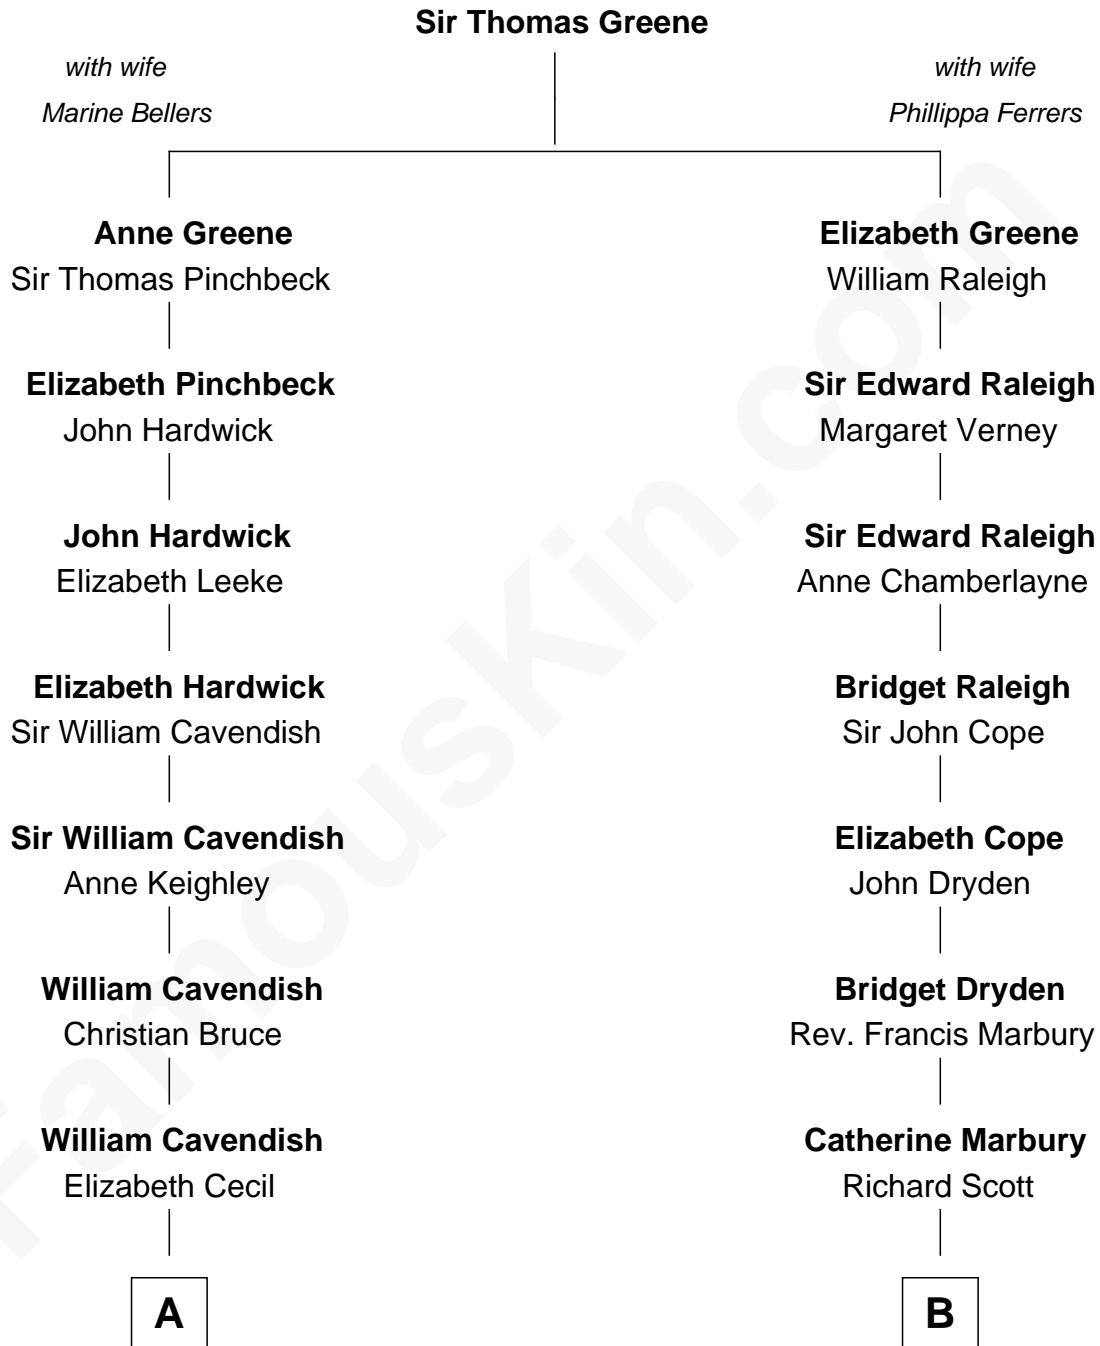

FamousKin.com Relationship Chart of

Queen Elizabeth II

Queen of the United Kingdom

16th cousin 1 time removed of

Tuesday Weld

TV and Movie Actress

A

Sir William Cavendish

Mary Butler

Sir William Cavendish

Rachel Russell

Sir William Cavendish

Catherine Hoskins

Sir William Cavendish

Charlotte Elizabeth Boyle

Dorothy Cavendish