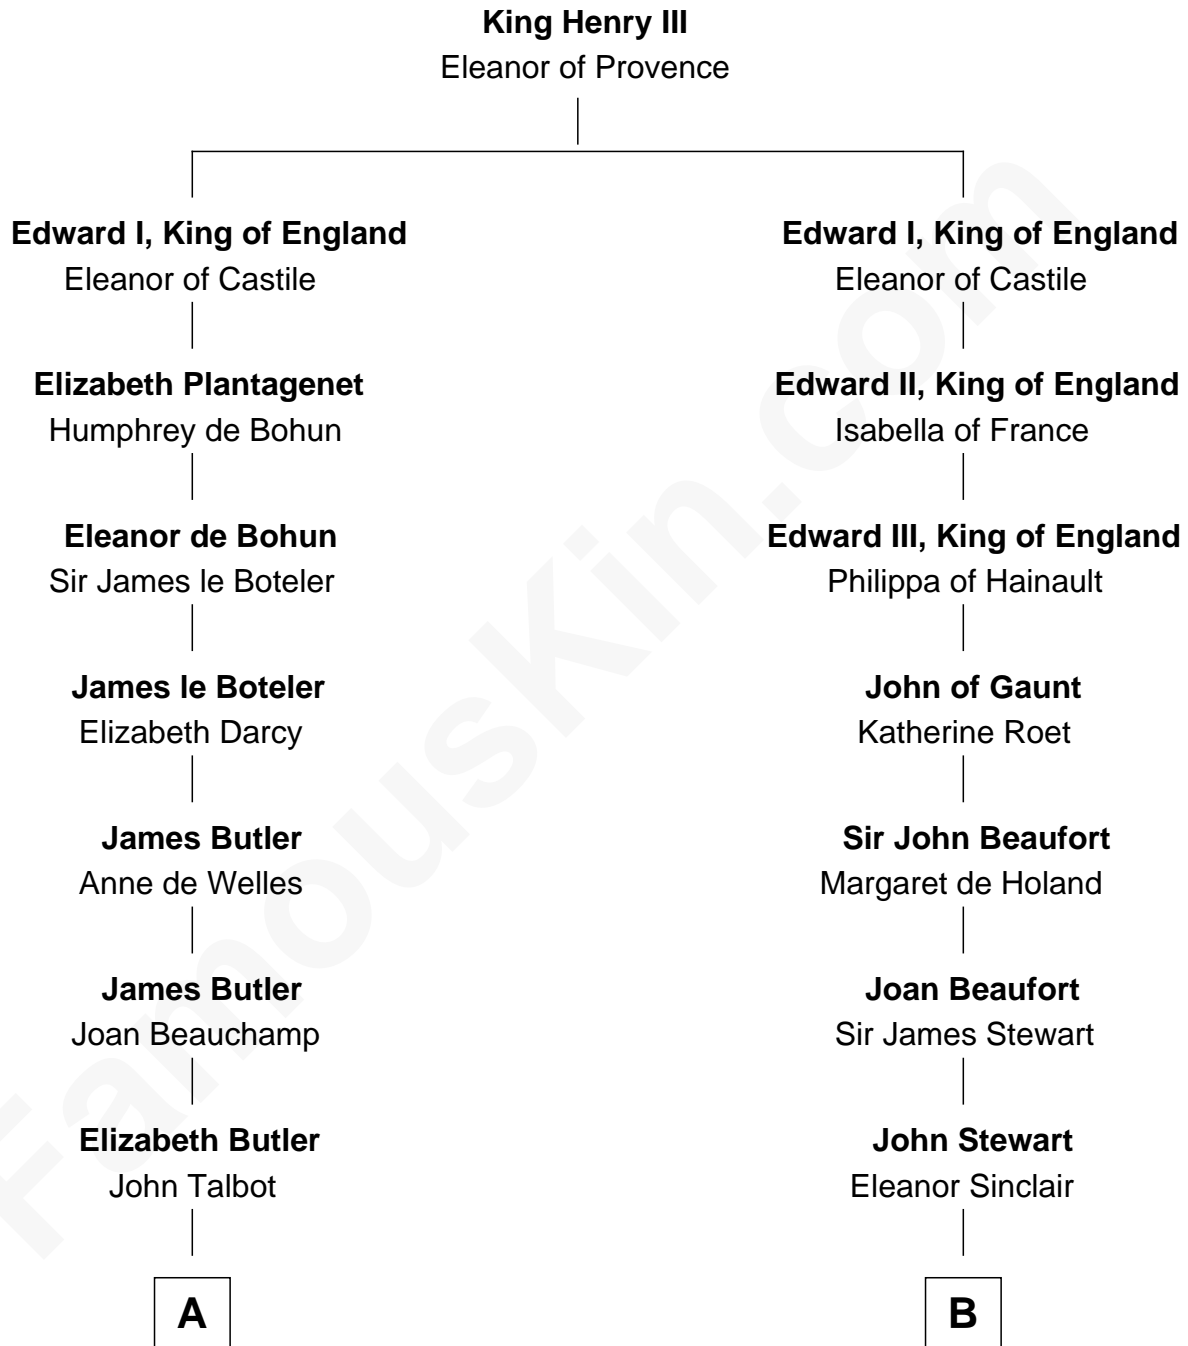

FamousKin.com Relationship Chart of

Queen Elizabeth II

Queen of the United Kingdom

18th cousin 3 times removed of

Helen Keller

Author and Activist

C

Thomas George Lyon-Bowes

Charlotte Grimstead

Claude Bowes-Lyon

Frances Dora Smith

Claude George Bowes-Lyon

Cecilia Nina Cavendish-Bentinck

Elizabeth Bowes-Lyon

George VI, King of the United Kingdom

Queen Elizabeth II

Queen of the United Kingdom

D

Arthur Henley Keller

Kate Adams

Helen Keller

Author and Activist

FamousKin.com