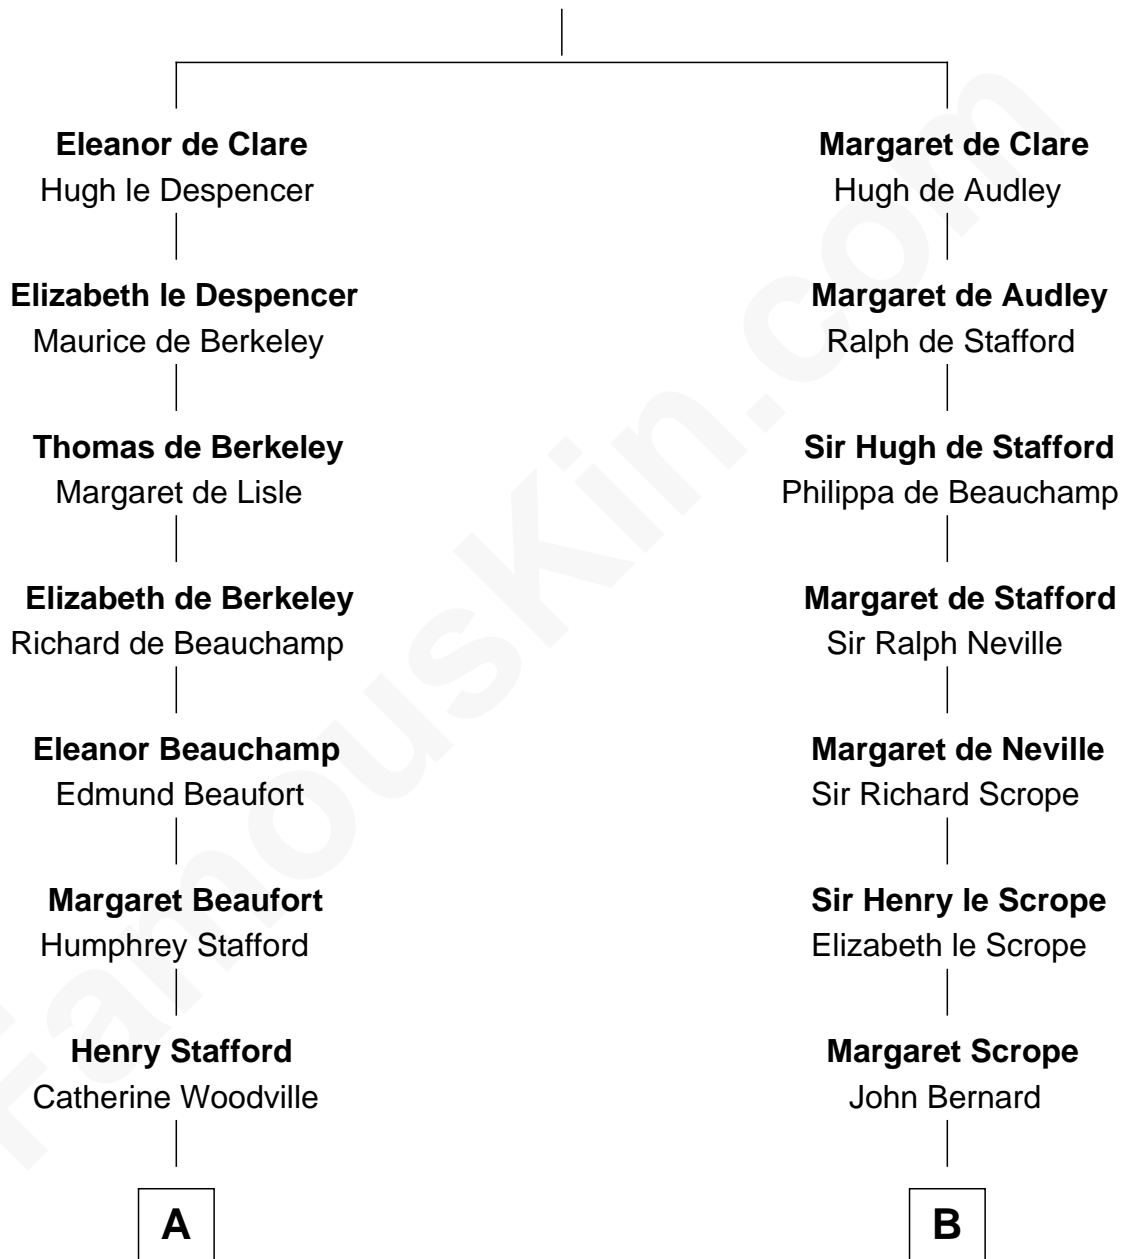

FamousKin.com

Relationship Chart of

Queen Elizabeth II

Queen of the United Kingdom

18th cousin 3 times removed of

Helen Keller

Author and Activist

Sir Gilbert de Clare

Joan of Acre

C

D

Charles Augustus Cavendish-Bentinck

Anne Wellesley

Arthur Henley Keller

Kate Adams

Rev. Charles William Cavendish-Bentinck

Caroline Louisa Burnaby

Helen Keller

Author and Activist

Cecilia Nina Cavendish-Bentinck

Claude George Bowes-Lyon

Elizabeth Bowes-Lyon

George VI, King of the United Kingdom

Queen Elizabeth II

Queen of the United Kingdom

FamousKin.com