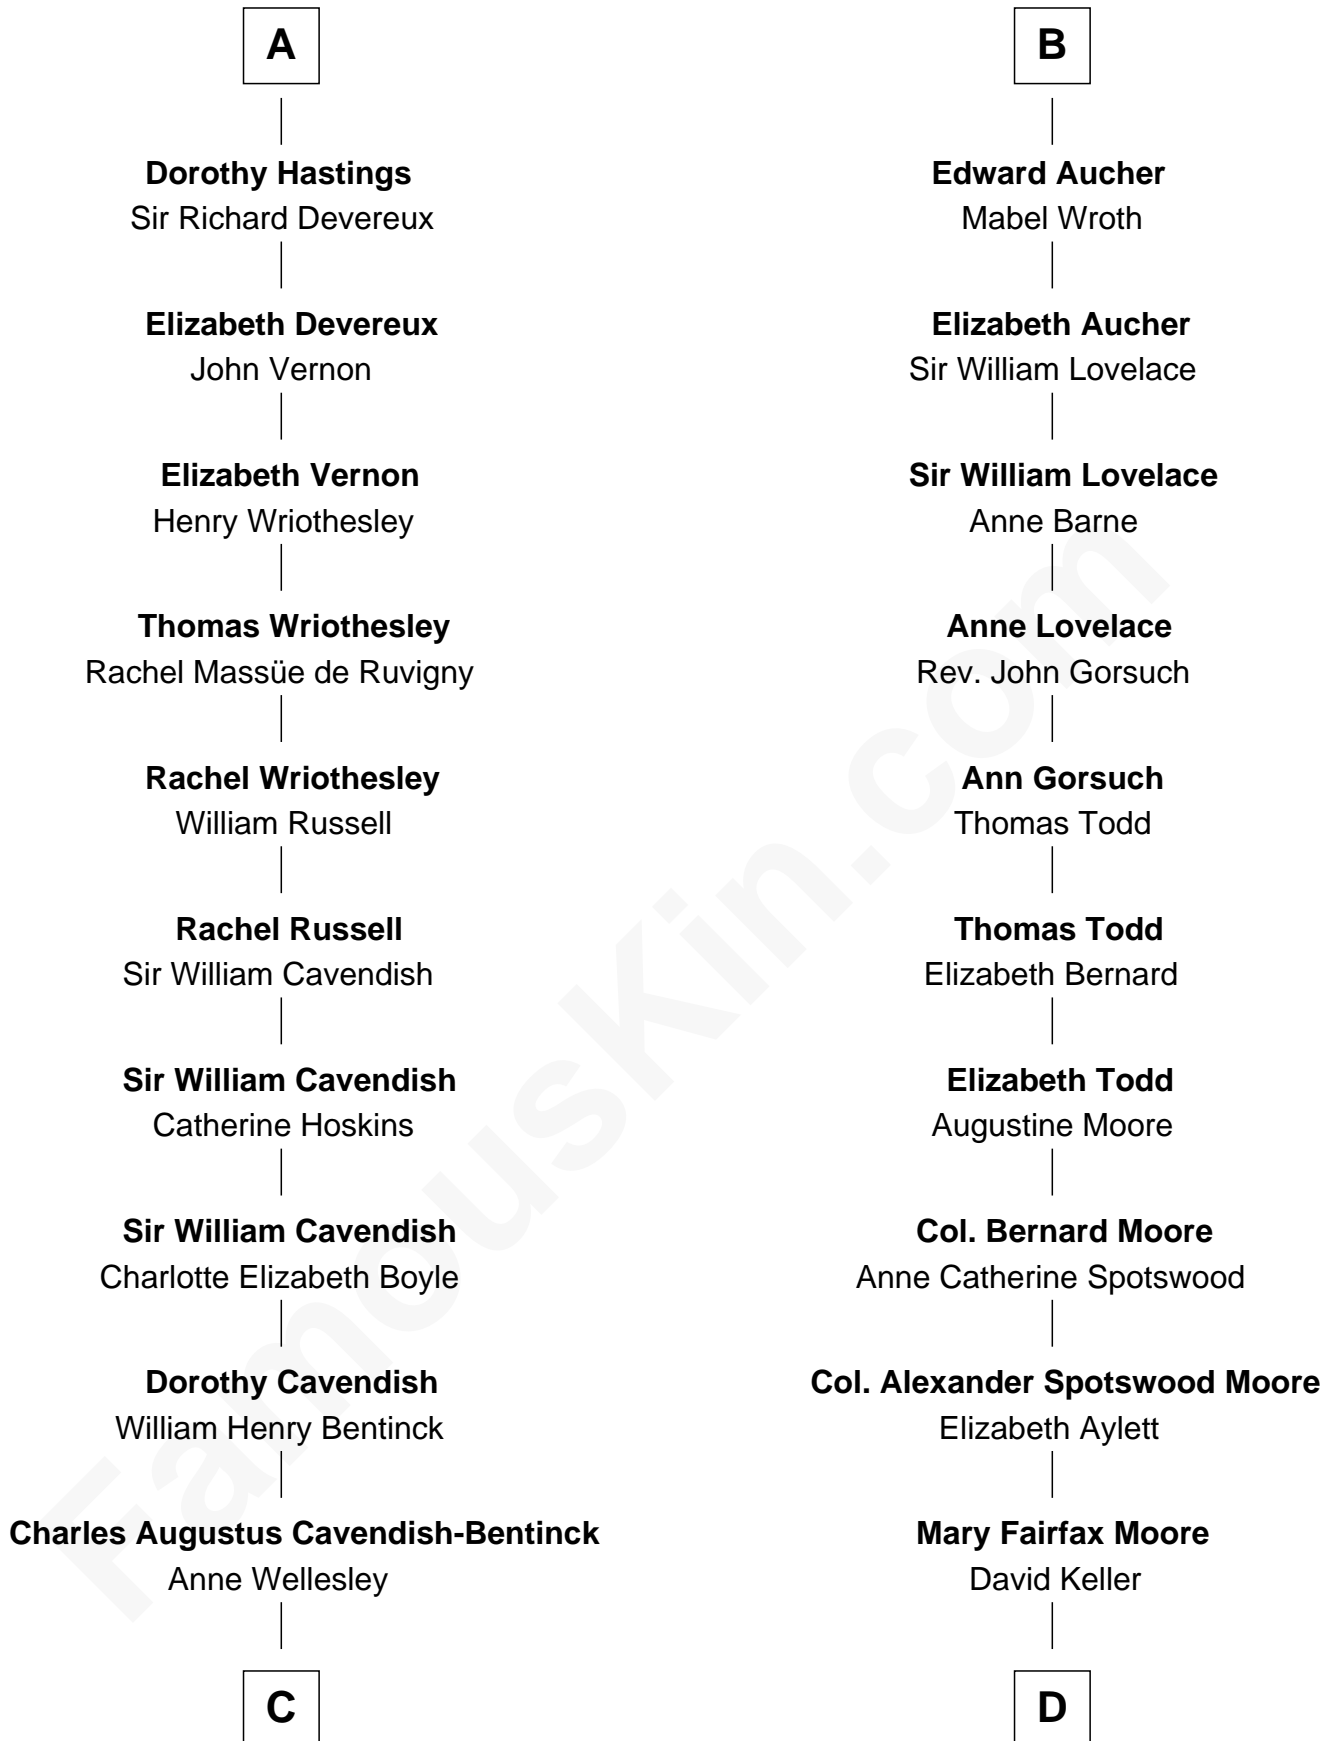

FamousKin.com

Relationship Chart of

Queen Elizabeth II

Queen of the United Kingdom

18th cousin 2 times removed of

Helen Keller

Author and Activist

C