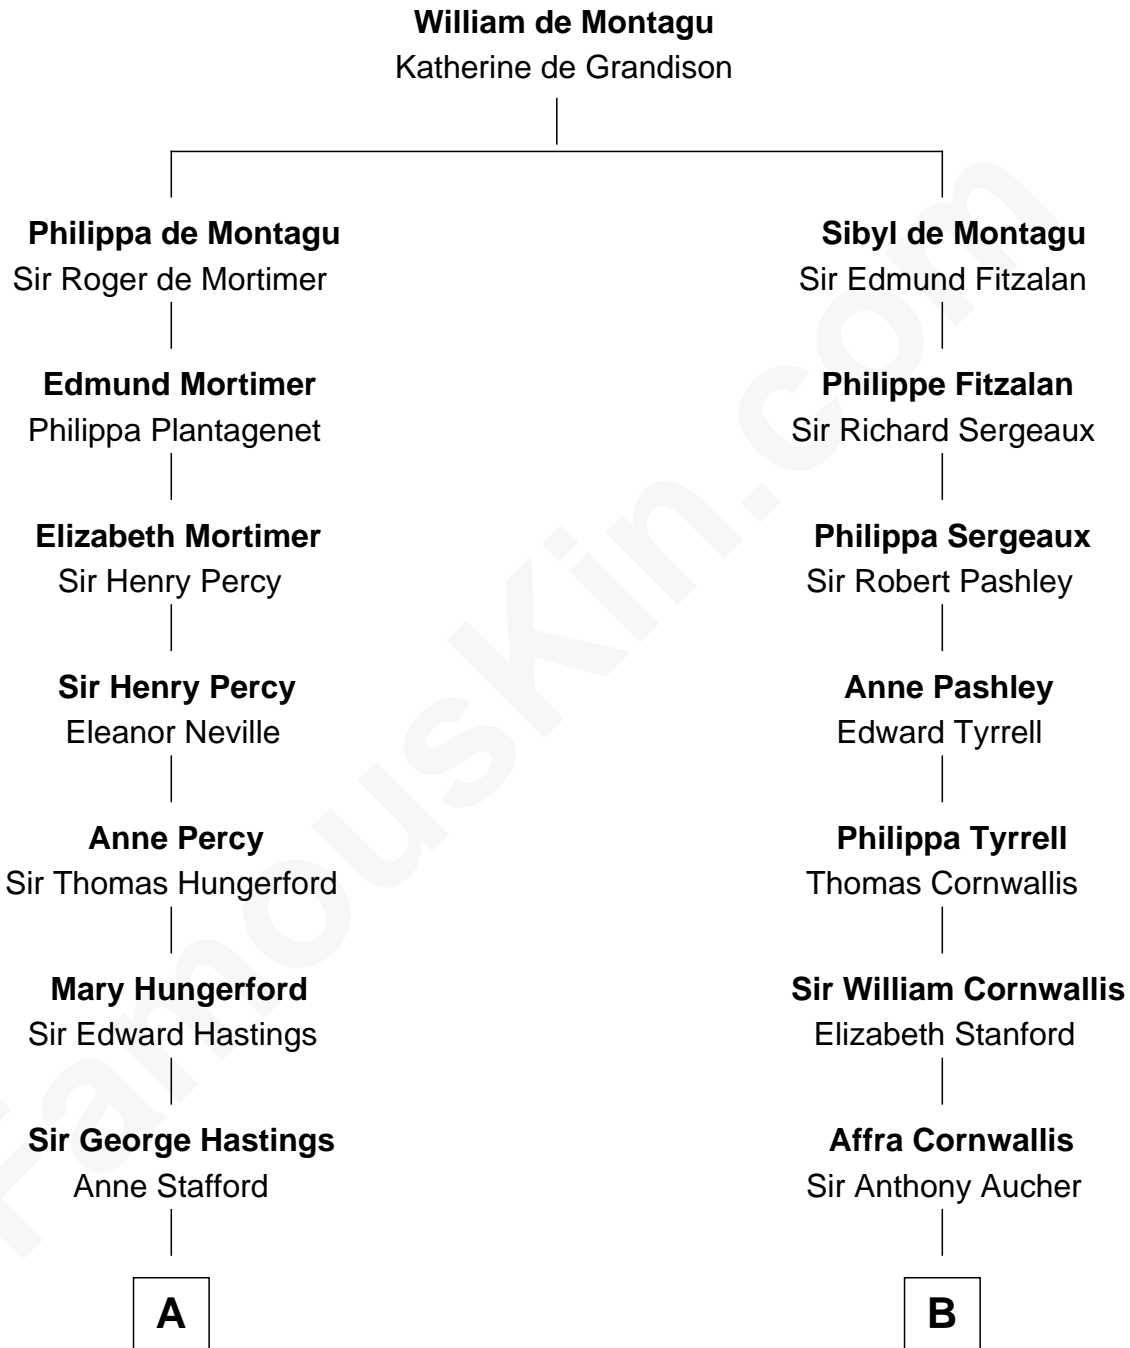

FamousKin.com

Relationship Chart of

Queen Elizabeth II

Queen of the United Kingdom

18th cousin 2 times removed of

Helen Keller

Author and Activist

C

Rev. Charles William Cavendish-Bentinck

Caroline Louisa Burnaby

Cecilia Nina Cavendish-Bentinck

Claude George Bowes-Lyon

Elizabeth Bowes-Lyon

George VI, King of the United Kingdom

Queen Elizabeth II

Queen of the United Kingdom

D

Arthur Henley Keller

Kate Adams

Helen Keller

Author and Activist

FamousKin.com